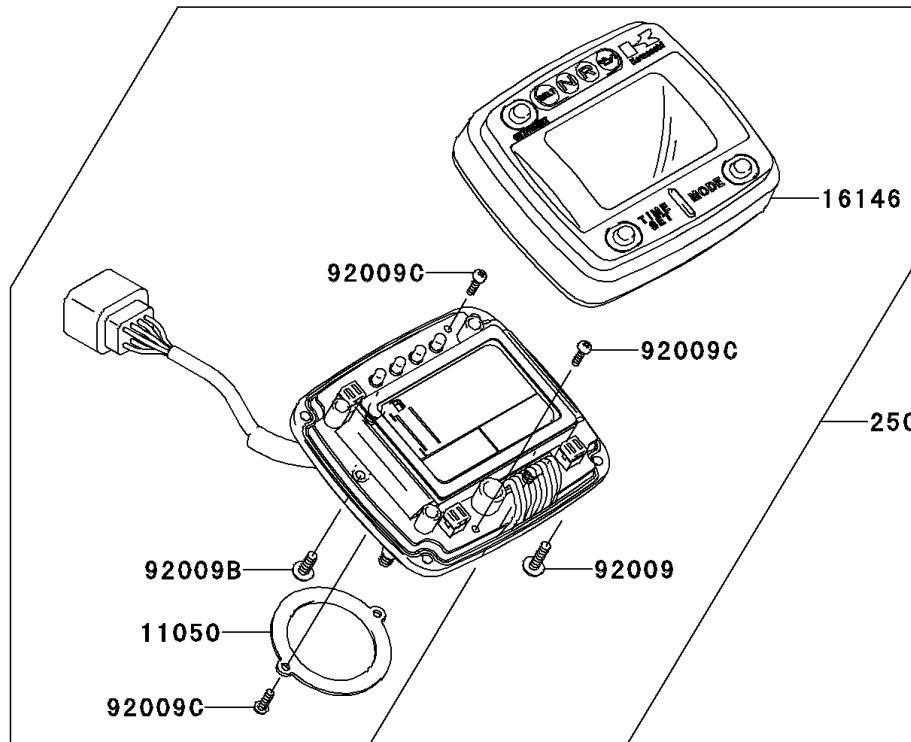

## 2011 Brute Force® 650 4x4i PARTS DIAGRAM

Meter(s)

F2530

92161

## 2011 Brute Force® 650 4x4i PARTS LIST

Meter(s)

ITEM NAME	PART NUMBER	QUANTITY
NUT-HEX (Ref # 311)	311AB0500	1
BRACKET,METER (Ref # 11050)	11050-1932	1
COVER-ASSY,UPPER (Ref # 16146)	16146-0011	1
BRACKET-METER (Ref # 25008)	25008-0034	1
WASHER,5.2X16X1.2 (Ref # 25009)	25009-004	1
SCREW,TAPPING,4X16 (Ref # 92009)	92009-1163	1
SCREW,TAPPING,5X14 (Ref # 92009A)	92009-1197	1
SCREW,TAPPING,4X12 (Ref # 92009B)	92009-1254	1
SCREW,3X12 (Ref # 92009C)	92009-1326	1
SCREW,5X12 (Ref # 92009D)	92009-1652	1
NUT,5MM (Ref # 92015)	92015-1573	1
DAMPER (Ref # 92160)	92160-1460	1
DAMPER,METER,UPP (Ref # 92161)	92161-1114	1
METER-ASSY,MPH (Ref # 25031)	25031-0034	1
METER-ASSY,KPH (Ref # 25031A)	25031-0057	1