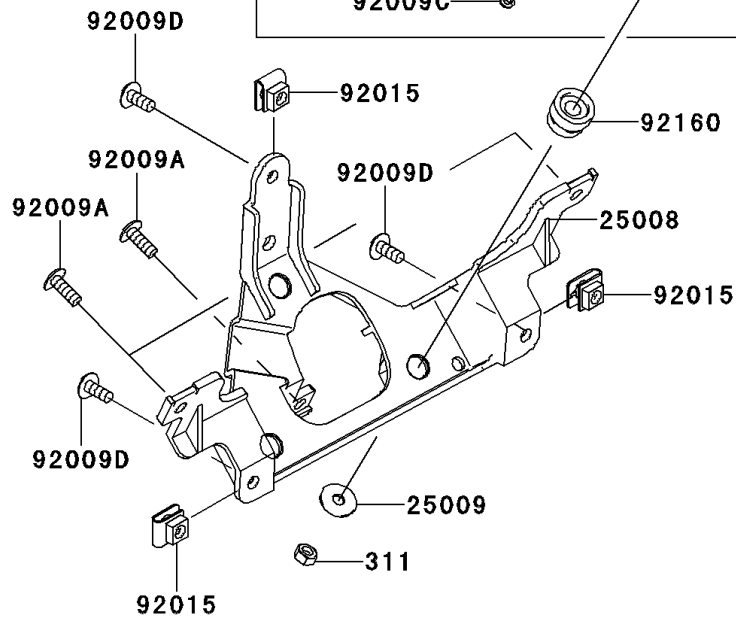

## 2011 Brute Force® 650 4x4i PARTS DIAGRAM

Meter(s)

F2530

92161

## 2011 Brute Force® 650 4x4i PARTS LIST

Meter(s)

ITEM NAME	PART NUMBER	QUANTITY
NUT-HEX (Ref # 311)	311AB0500	1
BRACKET,METER (Ref # 11050)	11050-1932	1
COVER-ASSY,UPPER (Ref # 16146)	16146-0011	1
BRACKET-METER (Ref # 25008)	25008-0034	1
WASHER,5.2X16X1.2 (Ref # 25009)	25009-004	1
SCREW,TAPPING,4X16 (Ref # 92009)	92009-1163	1
SCREW,TAPPING,5X14 (Ref # 92009A)	92009-1197	1
SCREW,TAPPING,4X12 (Ref # 92009B)	92009-1254	1
SCREW,3X12 (Ref # 92009C)	92009-1326	1
SCREW,5X12 (Ref # 92009D)	92009-1652	1
NUT,5MM (Ref # 92015)	92015-1573	1
DAMPER (Ref # 92160)	92160-1460	1
DAMPER,METER,UPP (Ref # 92161)	92161-1114	1
METER-ASSY,MPH (Ref # 25031)	25031-0034	1
METER-ASSY,KPH (Ref # 25031A)	25031-0057	1