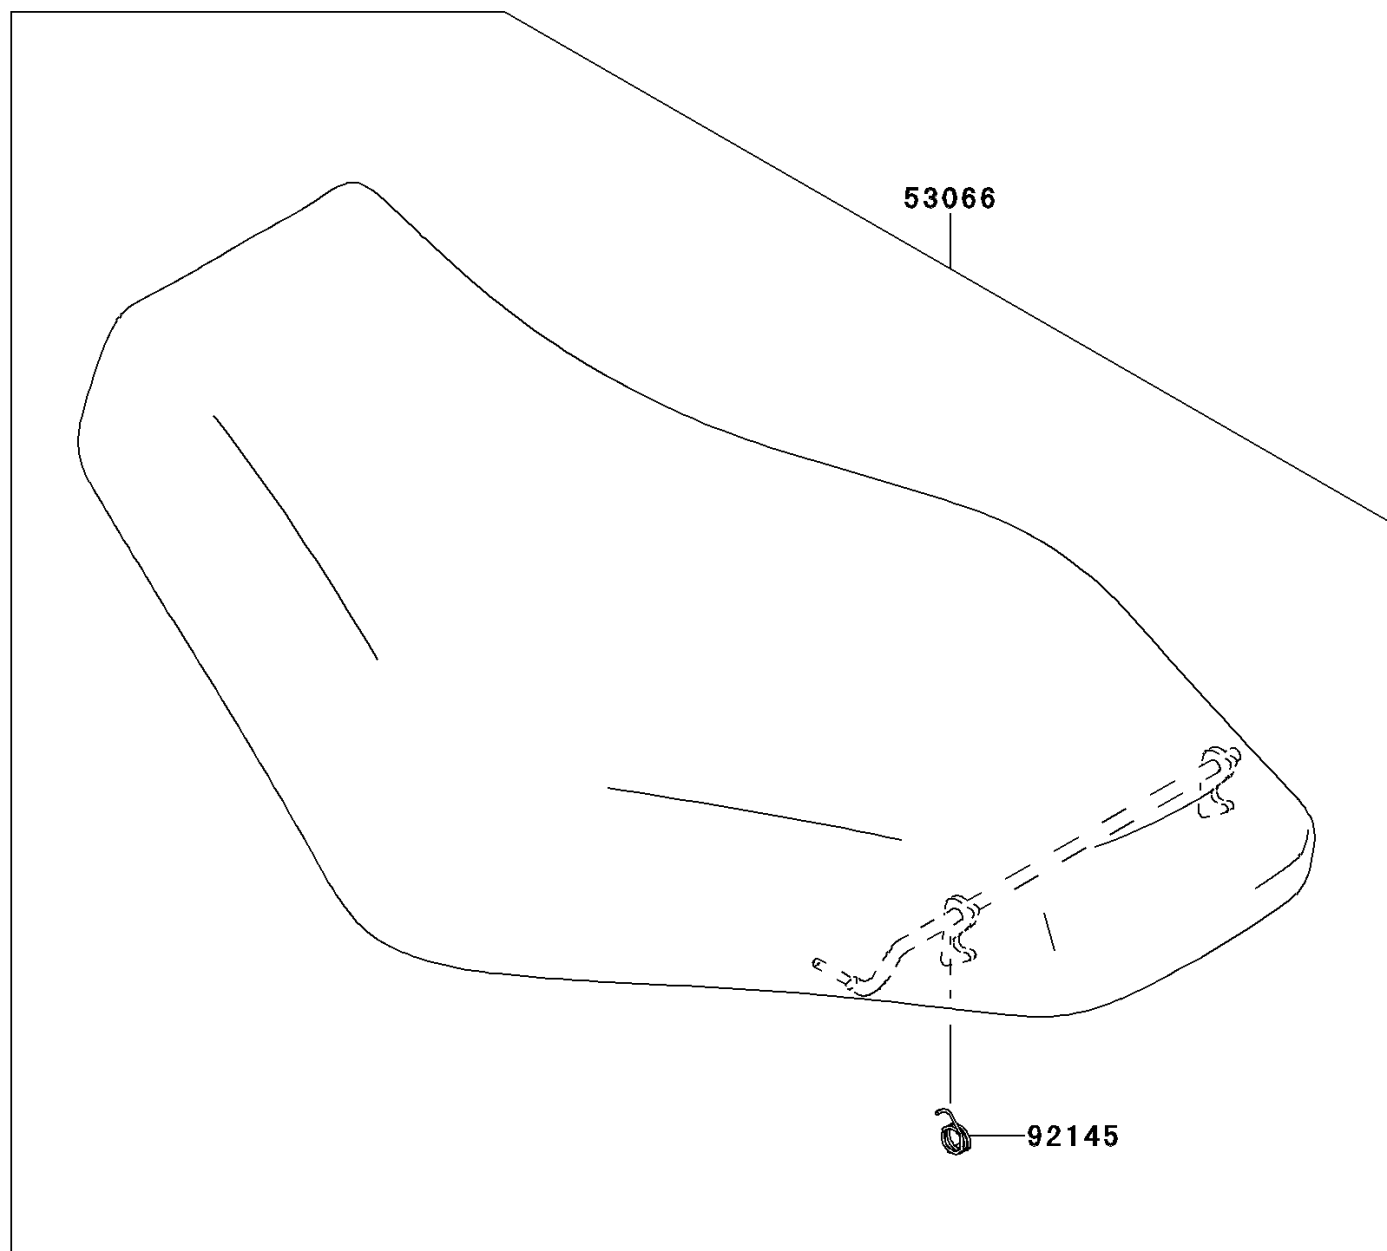

2011 Brute Force® 650 4x4i PARTS DIAGRAM

Seat

F2510

2011 Brute Force® 650 4x4i PARTS LIST

Seat

ITEM NAME	PART NUMBER	QUANTITY
SEAT-ASSY,BLACK (Ref # 53066)	53066-0273-MA	1
SPRING,SEAT LATCH (Ref # 92145)	92145-0022	1