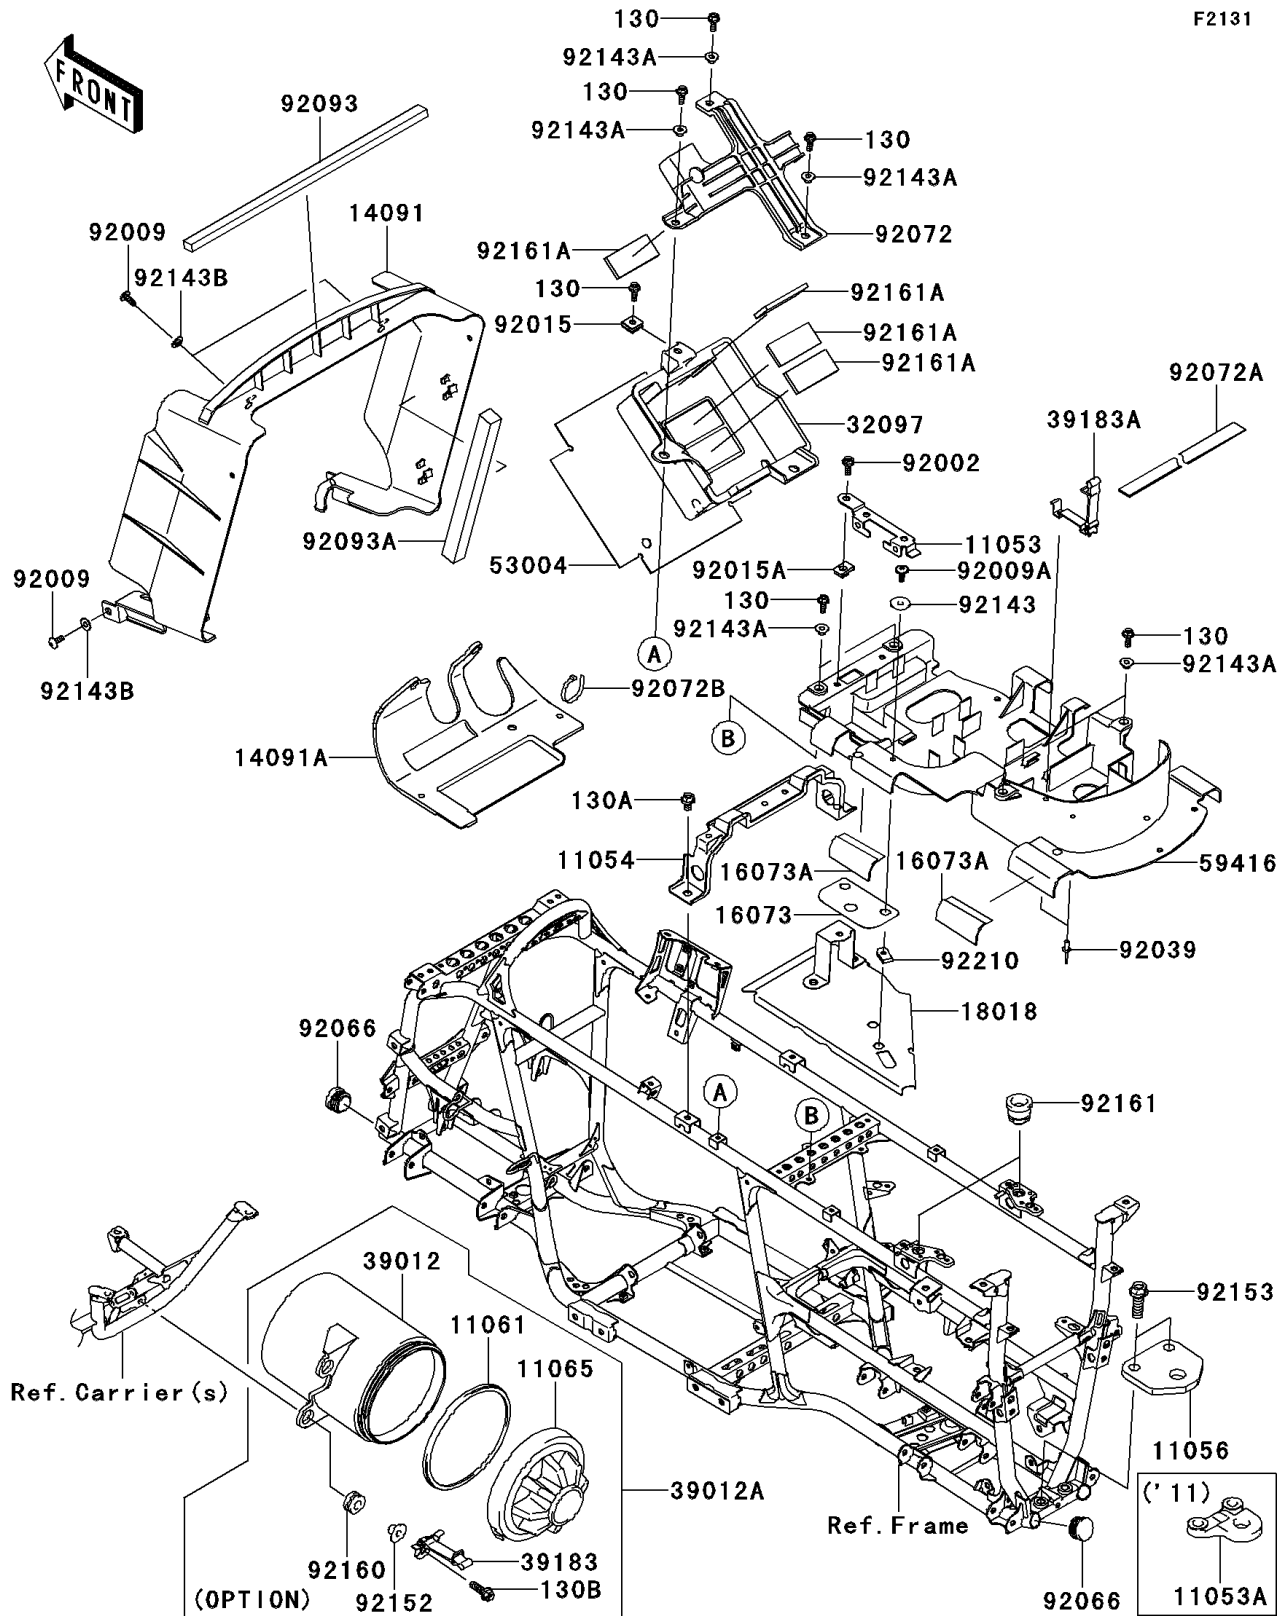

2011 Brute Force® 650 4x4i PARTS DIAGRAM

Frame Fittings

2011 Brute Force® 650 4x4i PARTS LIST

Frame Fittings

ITEM NAME	PART NUMBER	QUANTITY
BRACKET,FUSE ASSY (Ref # 11053)	11053-0937	1
BRACKET,TRAILER HITCH (Ref # 11053A)	11053-1638	1
BRACKET,SEAT&BATTERY BAND (Ref # 11054)	11054-1236	1
GASKET,TOOL CASE (Ref # 11061)	11061-0072	1
CAP,TOOL CASE (Ref # 11065)	11065-0088	1
COVER,RADIATOR (Ref # 14091)	14091-0338	1
COVER,AIR CLEANER (Ref # 14091A)	14091-0540	1
INSULATOR,ELECTRIC CASE (Ref # 16073)	16073-0035	1
INSULATOR,ELECTRIC CASE (Ref # 16073A)	16073-0036	1
PLATE-HEAT GUARD (Ref # 18018)	18018-0009	1
CASE-BATTERY (Ref # 32097)	32097-0009	1
CASE-STORAGE (Ref # 39012)	39012-0005	1
CASE-STORAGE,ASSY (Ref # 39012A)	39012-5013	1
BAND-ASSY,TOOL BAG (Ref # 39183)	39183-0003	1
BAND-ASSY,TOOL BAG (Ref # 39183A)	39183-1065	1
MAT,BATTERY CASE (Ref # 53004)	53004-0002	1
CASE-ELECTRIC (Ref # 59416)	59416-0004	1
BOLT,6X16 (Ref # 92002)	92002-1571	1
SCREW,TAPPING,6X16 (Ref # 92009)	92009-1166	1
SCREW,6X16 (Ref # 92009A)	92009-1621	1
NUT,6MM (Ref # 92015)	92015-1094	1
NUT,6MM (Ref # 92015A)	92015-1602	1
RIVET,4.8MM (Ref # 92039)	92039-3719	1
PLUG (Ref # 92066)	92066-0036	1
BAND,BATTERY (Ref # 92072)	92072-0033	1
BAND,MAGIC TAPE (Ref # 92072A)	92072-0040	1
BAND,L=188 (Ref # 92072B)	92072-1239	1
SEAL,L=408 (Ref # 92093)	92093-0024	1
SEAL,L=250 (Ref # 92093A)	92093-0028	1

2011 Brute Force® 650 4x4i PARTS LIST

Frame Fittings

ITEM NAME	PART NUMBER	QUANTITY
COLLAR,L=6.5 (Ref # 92143)	92143-1025	1
COLLAR (Ref # 92143A)	92143-1057	1
COLLAR (Ref # 92143B)	92143-1087	1
COLLAR (Ref # 92152)	92152-0155	1
BOLT,FLANGED,12X35 (Ref # 92153)	92153-0847	1
BOLT-FLANGED,6X16 (Ref # 130)	130BA0616	1
BOLT-FLANGED,8X12 (Ref # 130A)	130BA0812	1
BOLT-FLANGED,8X25 (Ref # 130B)	130BB0825	1
DAMPER (Ref # 92160)	92160-1151	1
DAMPER (Ref # 92161)	92161-0048	1
DAMPER (Ref # 92161A)	92161-1127	1
NUT (Ref # 92210)	92210-1331	1