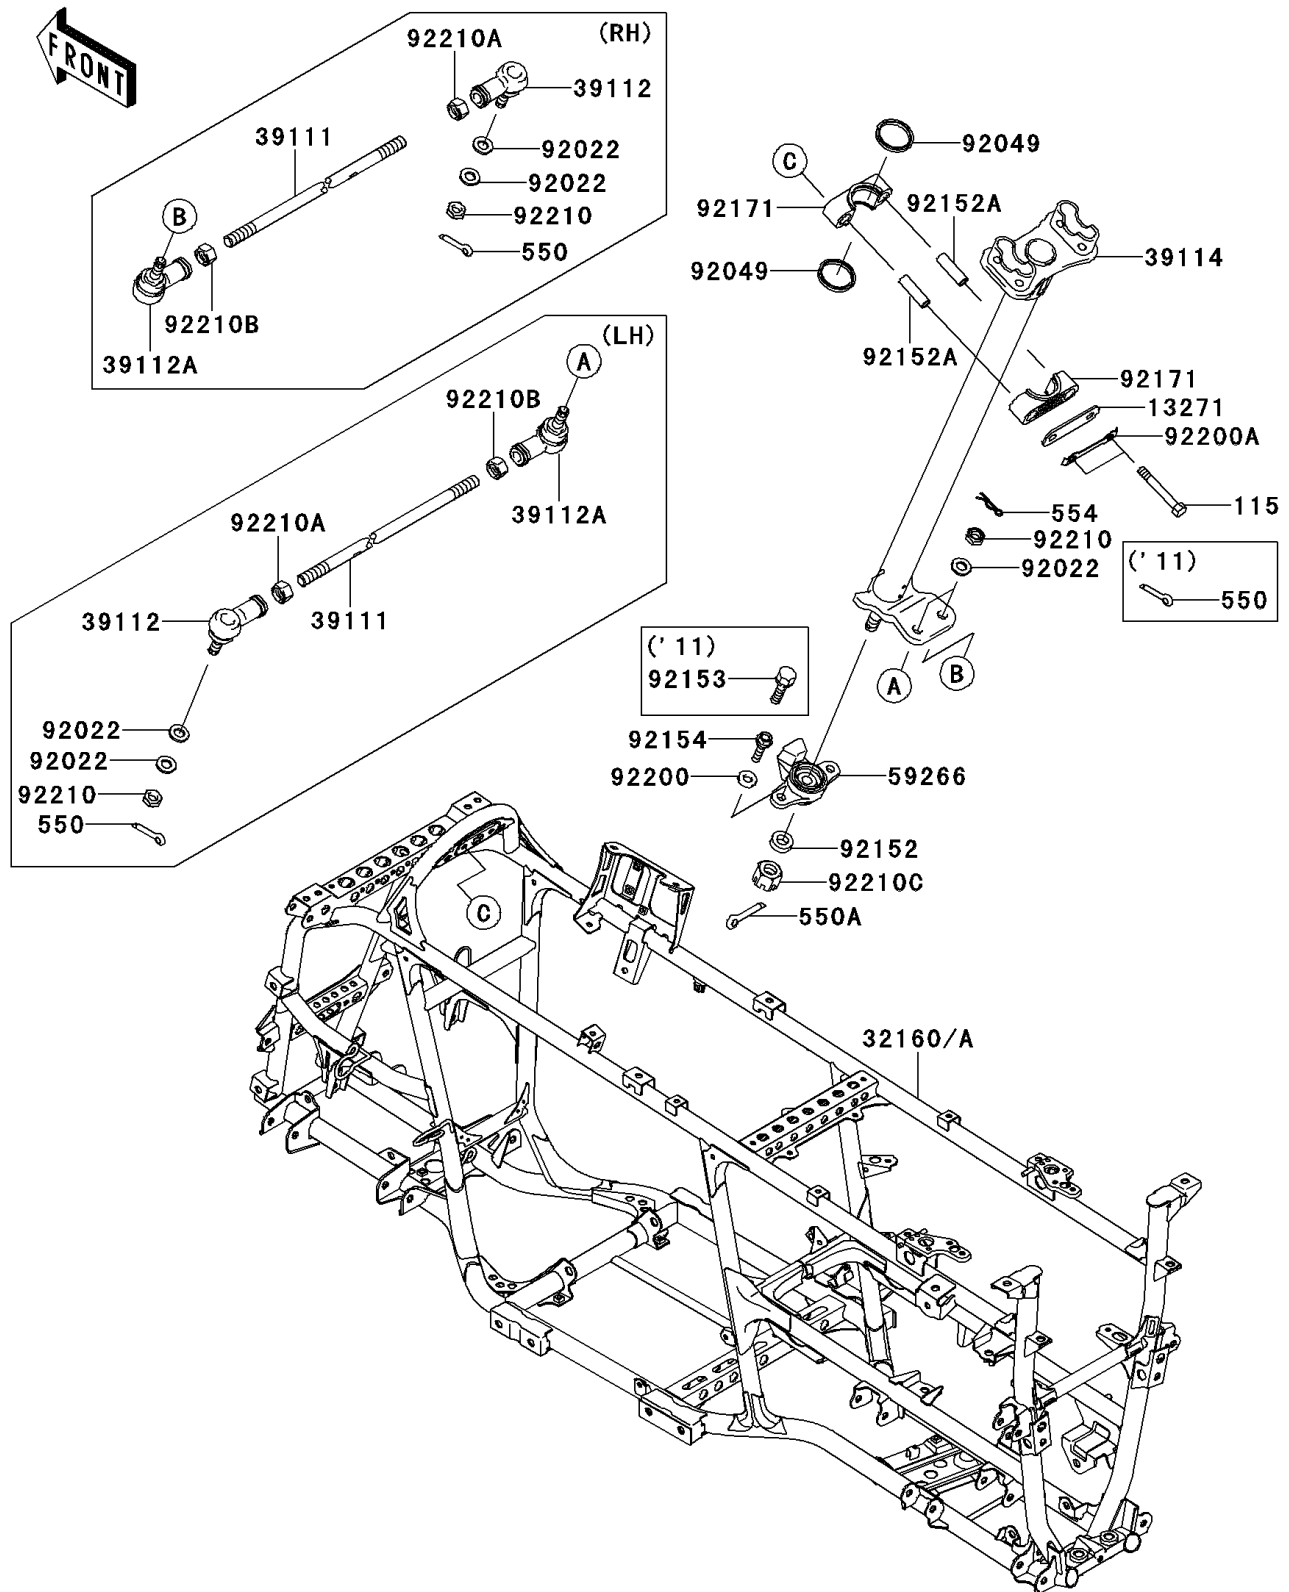

2011 Brute Force® 650 4x4i PARTS DIAGRAM

Frame

F2120

2011 Brute Force® 650 4x4i PARTS LIST

Frame

ITEM NAME	PART NUMBER	QUANTITY
BOLT-SMALL-UPSET,8X55 (Ref # 115)	115CB0855	1
PIN-COTTER,2.0X15 (Ref # 550)	550AA2015	1
PIN-COTTER,3.0X25 (Ref # 550A)	550AA3025	1
PLATE,STEERING,CLAMP (Ref # 13271)	13271-7506	1
FRAME-COMP (Ref # 32160)	32160-0227	1
ROD-TIE (Ref # 39111)	39111-0023	1
RODEND-TIE,RIGHT HANDED (Ref # 39112)	39112-0009	1
RODEND-TIE,LEFT HANDED (Ref # 39112A)	39112-0010	1
SHAFT-COMP-STRG (Ref # 39114)	39114-0006	1
JOINT-BALL (Ref # 59266)	59266-1125	1
WASHER,10.2X20X1.5 (Ref # 92022)	92022-3742	1
SEAL-OIL,SR31.8X37.5X3.8LR (Ref # 92049)	92049-7501	1
COLLAR,12X21.3X7 (Ref # 92152)	92152-1351	1
COLLAR,9.1X13.95X42 (Ref # 92152A)	92152-7501	1
BOLT,8X30 (Ref # 92153)	92153-1065	1
CLAMP,STEERING (Ref # 92171)	92171-7501	1
WASHER,STEERING CLAMP (Ref # 92200A)	92200-0384	1
NUT,LOCK,10MM (Ref # 92210)	92210-1184	1
NUT,RIGHT HANDED (Ref # 92210A)	92210-1385	1
NUT,LEFT HANDED (Ref # 92210B)	92210-1386	1
NUT,12MM (Ref # 92210C)	92210-7501	1