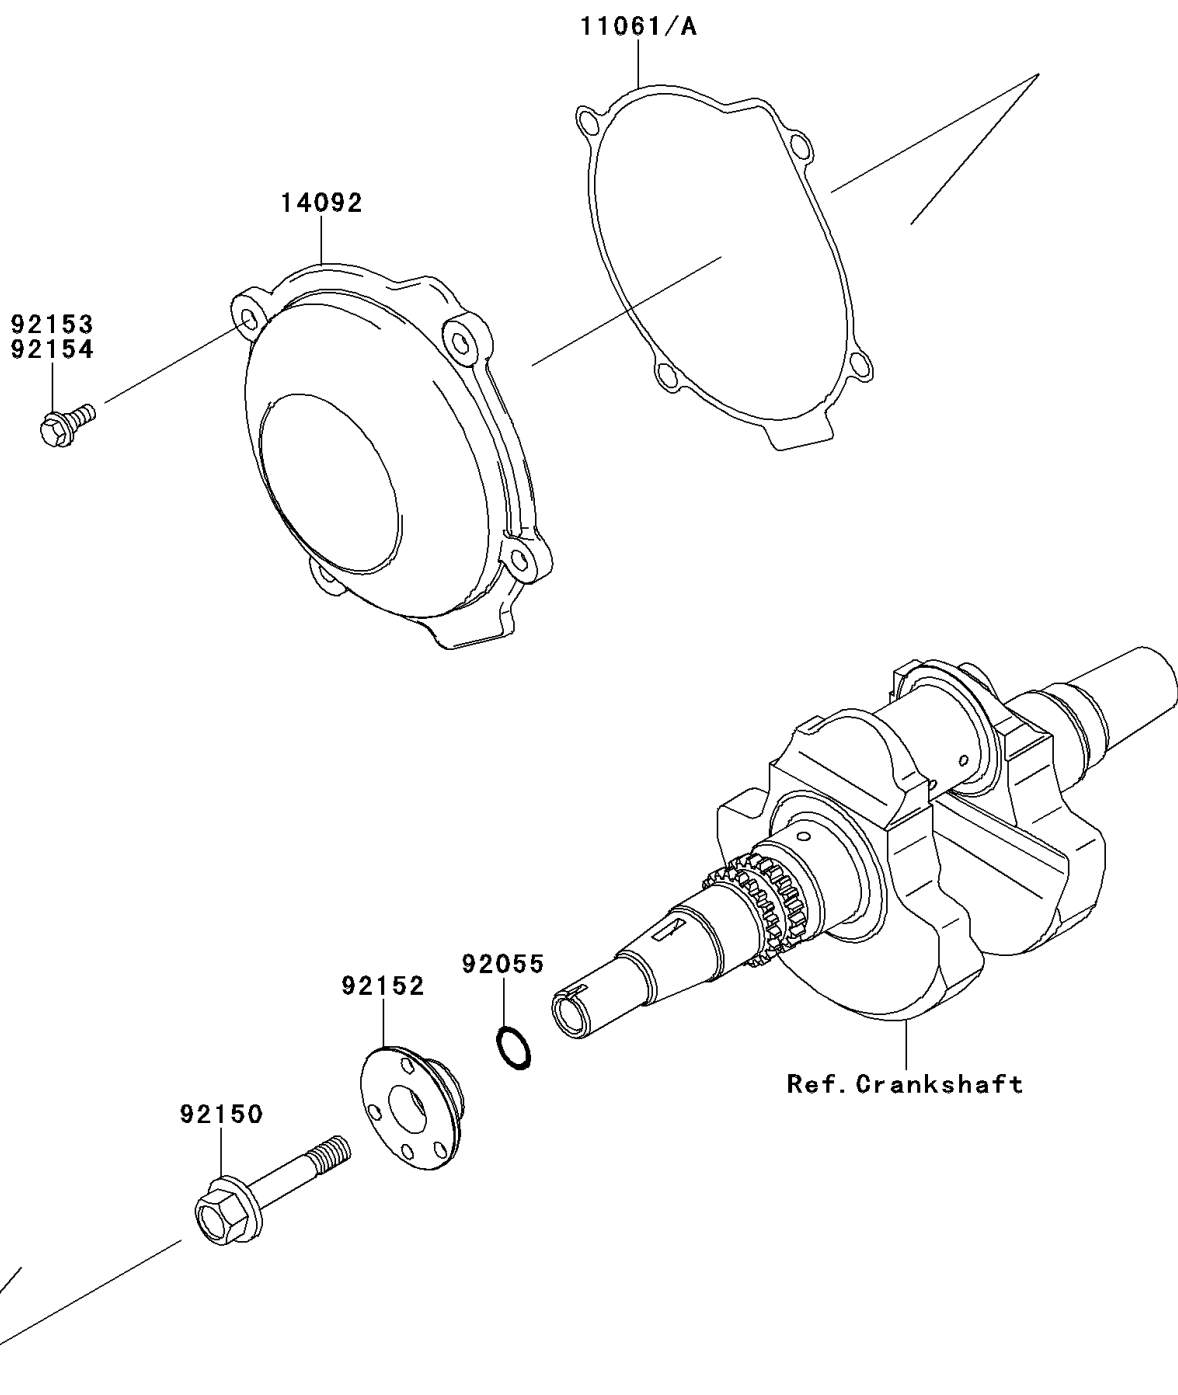

## 2011 Brute Force® 650 4x4i PARTS DIAGRAM

Recoil Starter

E3040

## 2011 Brute Force® 650 4x4i PARTS LIST

Recoil Starter

ITEM NAME	PART NUMBER	QUANTITY
GASKET (Ref # 11061A)	11061-1153	1
COVER (Ref # 14092)	14092-0798	1
RING-O,19.8X2.2 (Ref # 92055)	92055-1215	1
BOLT,12X65 (Ref # 92150)	92150-1987	1
COLLAR,20X51X17 (Ref # 92152)	92152-1467	1
BOLT,FLANGED,6X16 (Ref # 92153)	92153-7007	1