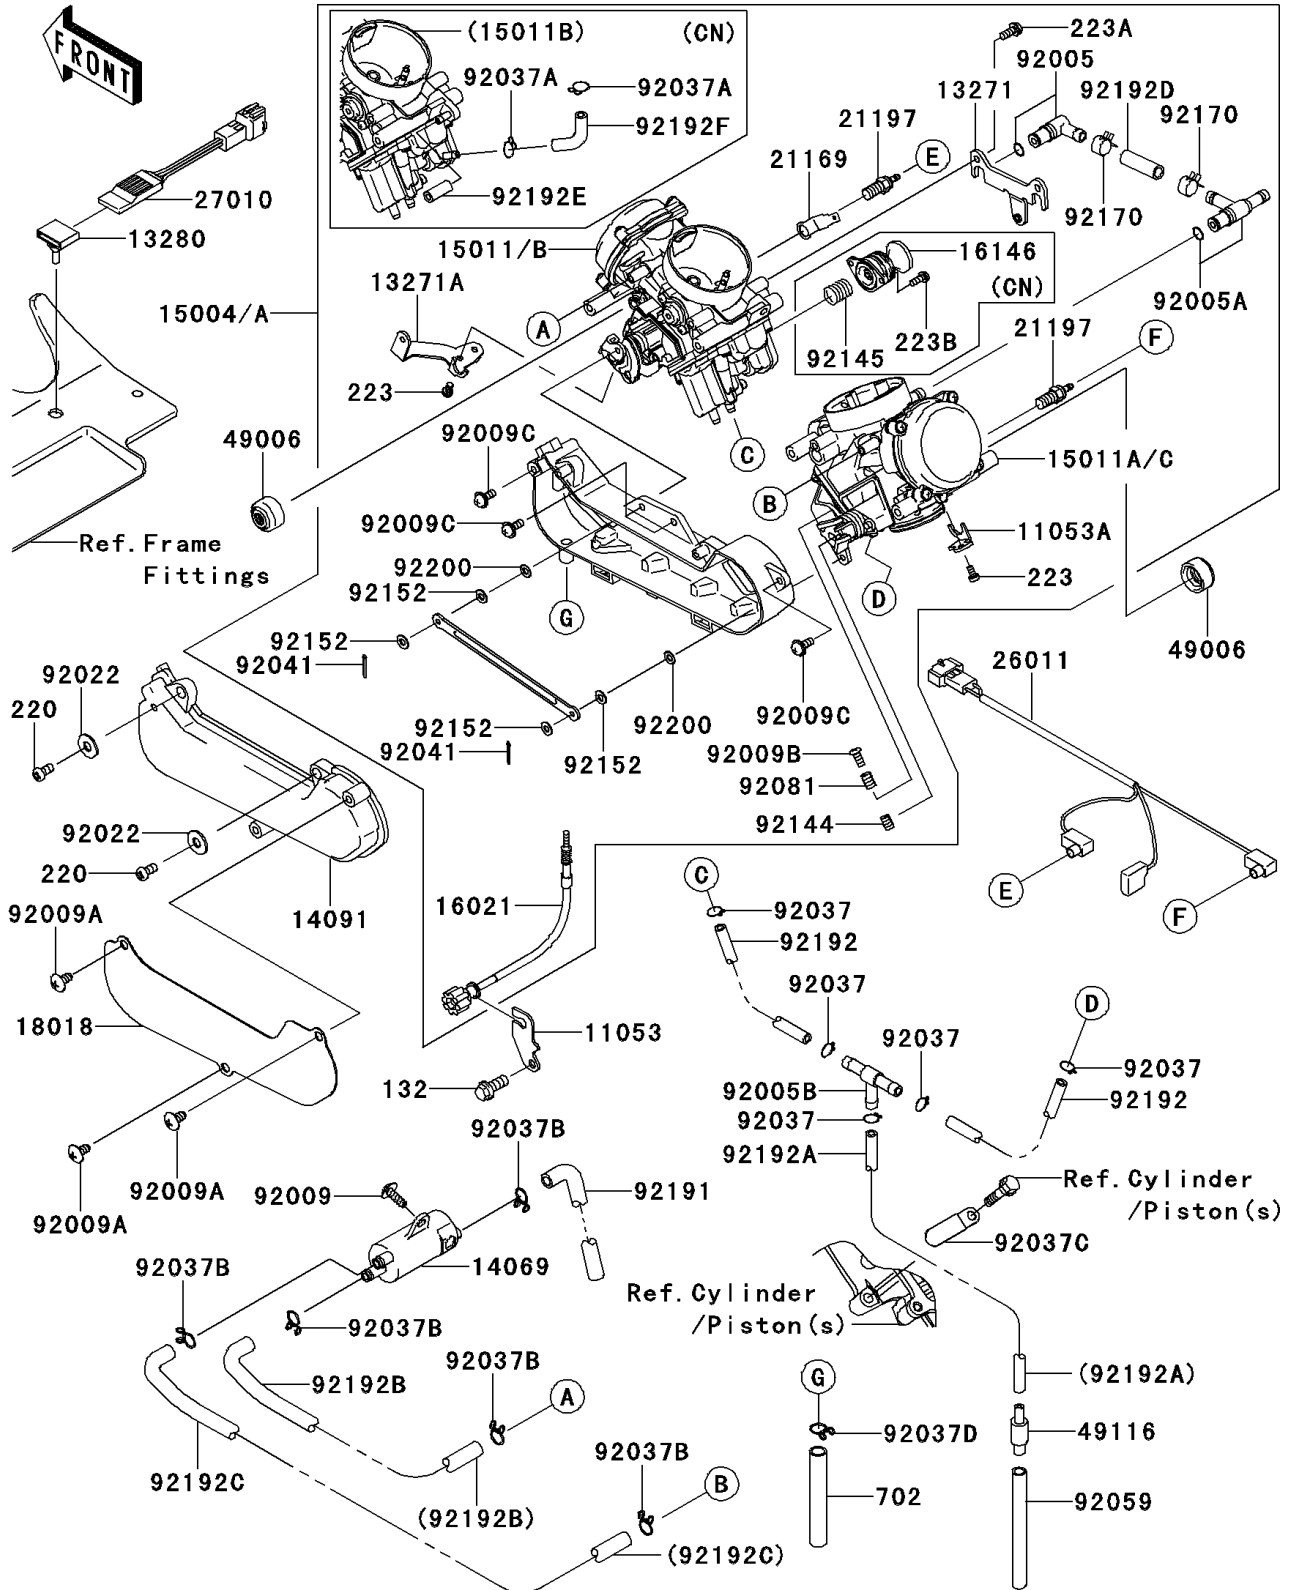

2011 Brute Force® 650 4x4i PARTS DIAGRAM

Carburetor

E1611

2011 Brute Force® 650 4x4i PARTS LIST

Carburetor

| ITEM NAME | PART NUMBER | QUANTITY |
|-------------------------------------|-------------|----------|
| BRACKET (Ref # 11053) | 11053-1299 | 1 |
| BRACKET (Ref # 11053A) | 11053-1606 | 1 |
| PLATE (Ref # 13271) | 13271-0750 | 1 |
| PLATE (Ref # 13271A) | 13271-0751 | 1 |
| HOLDER,CARBURETOR (Ref # 13280) | 13280-1253 | 1 |
| BREATHER (Ref # 14069) | 14069-0002 | 1 |
| COVER (Ref # 14091) | 14091-0360 | 1 |
| SCREW-THROTTLE STOP (Ref # 16021) | 16021-0011 | 1 |
| PLATE-HEAT GUARD (Ref # 18018) | 18018-0004 | 1 |
| TERMINAL (Ref # 21169) | 21169-0001 | 1 |
| HEATER (Ref # 21197) | 21197-1006 | 1 |
| WIRE-LEAD,ATV (Ref # 26011) | 26011-0235 | 1 |
| SWITCH (Ref # 27010) | 27010-0013 | 1 |
| BOOT,STARTER CABLE (Ref # 49006) | 49006-1353 | 1 |
| VALVE-ASSY (Ref # 49116) | 49116-1126 | 1 |
| FITTING (Ref # 92005) | 92005-0029 | 1 |
| FITTING (Ref # 92005A) | 92005-0030 | 1 |
| FITTING,TUBE,T-TYPE (Ref # 92005B) | 92005-1017 | 1 |
| SCREW,TAPPING (Ref # 92009) | 92009-1113 | 1 |
| SCREW,6X12 (Ref # 92009A) | 92009-1480 | 1 |
| SCREW,SYNCHRONIZE (Ref # 92009B) | 92009-1858 | 1 |
| SCREW (Ref # 92009C) | 92009-1878 | 1 |
| WASHER,5.2X13X1 (Ref # 92022) | 92022-1380 | 1 |
| CLAMP,TUBE (Ref # 92037) | 92037-010 | 1 |
| CLAMP,TUBE (Ref # 92037B) | 92037-147 | 1 |
| BOLT-FLANGED-SMALL,6X14 (Ref # 132) | 132BD0614 | 1 |
| SCREW-PAN-CROS,4X8 (Ref # 220) | 220AA0408 | 1 |
| SCREW-PAN-WS-CROS,4X8 (Ref # 223) | 223AA0408 | 1 |
| SCREW-PAN-WS-CROS,5X14 (Ref # 223A) | 223AA0514 | 1 |