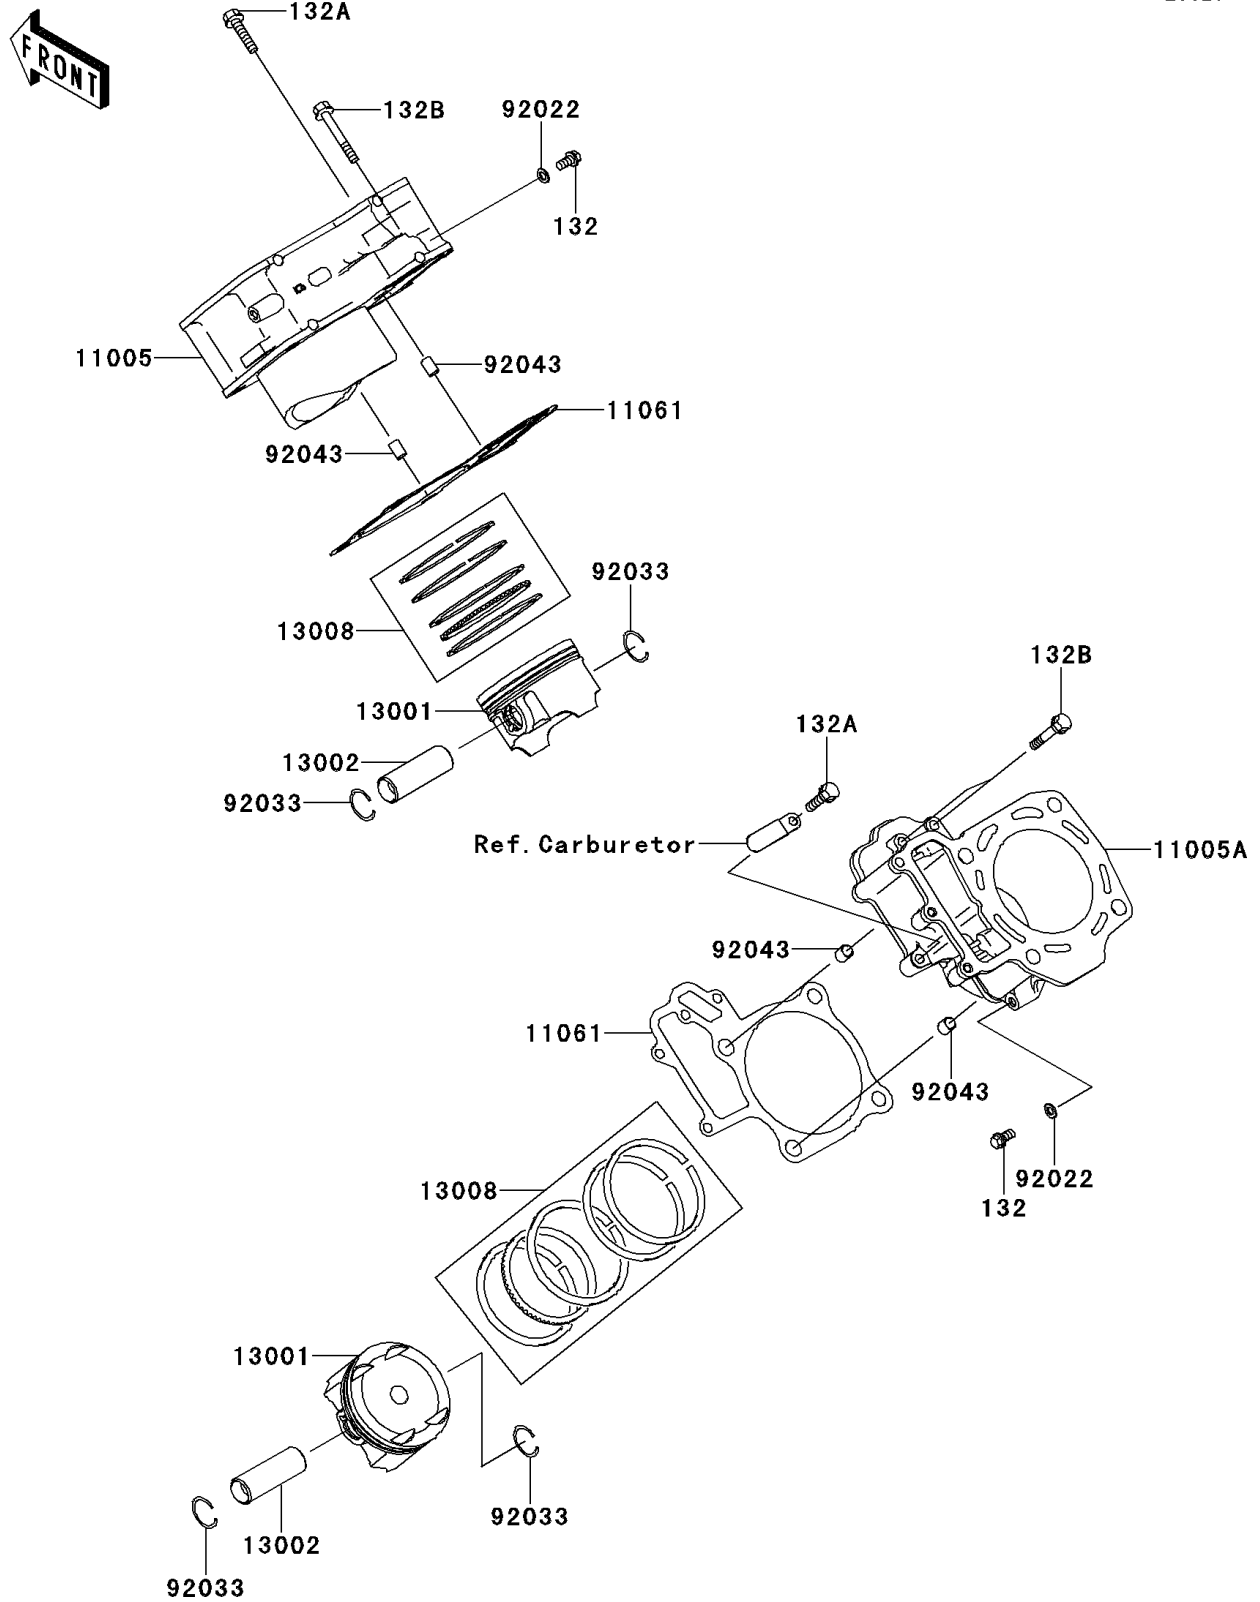

2011 Brute Force® 650 4x4i PARTS DIAGRAM

Cylinder/Piston(s)

E1120

2011 Brute Force® 650 4x4i PARTS LIST

Cylinder/Piston(s)

ITEM NAME	PART NUMBER	QUANTITY
BOLT-FLANGED-SMALL,6X12 (Ref # 132)	132BD0612	1
BOLT-FLANGED-SMALL,6X30 (Ref # 132A)	132BD0630	1
BOLT-FLANGED-SMALL,6X40 (Ref # 132B)	132BD0640	1
CYLINDER-ENGINE,FR (Ref # 11005)	11005-0059	1
CYLINDER-ENGINE,RR (Ref # 11005A)	11005-0060	1
GASKET,CYLINDER BASE (Ref # 11061)	11061-0063	1
PISTON-ENGINE (Ref # 13001)	13001-1574	1
PIN-PISTON (Ref # 13002)	13002-1060	1
RING-SET-PISTON (Ref # 13008)	13008-1198	1
WASHER,6.2X11X1 (Ref # 92022)	92022-304	1
RING-SNAP (Ref # 92033)	92033-1207	1
PIN,10.1X12X14 (Ref # 92043)	92043-4009	1