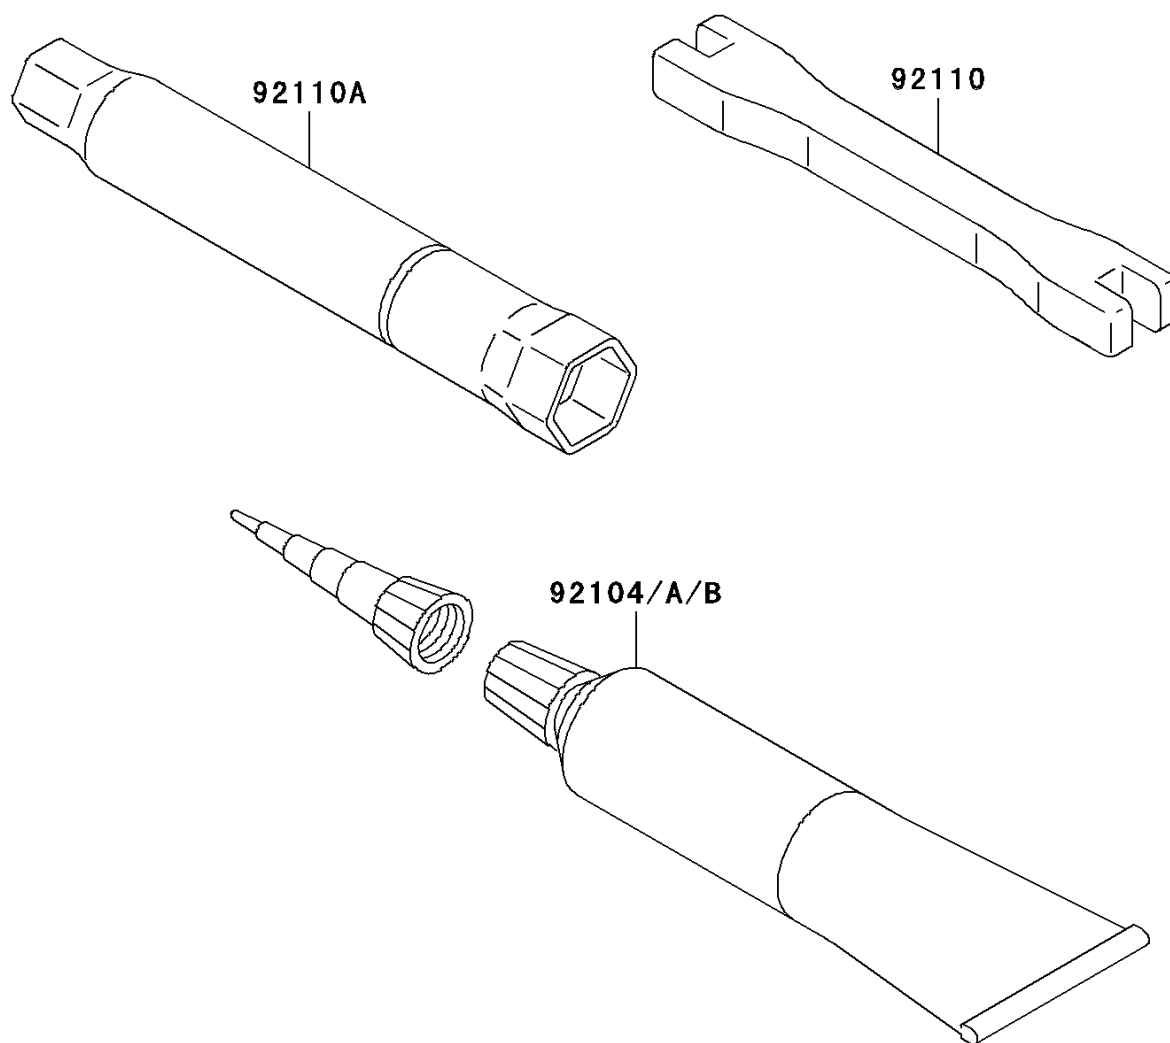

2008 KLX™450R PARTS DIAGRAM

Owner's Tools

F2810

2008 KLX™450R PARTS LIST

Owner's Tools

ITEM NAME	PART NUMBER	QUANTITY
GASKET-LIQUID,TB1211F,CLEAR (Ref # 92104)	92104-0004	1
GASKET-LIQUID,TB1216,GRAY (Ref # 92104A)	92104-1063	1
GASKET-LIQUID,TB1216B,BLACK (Ref # 92104B)	92104-1064	1
TOOL-WRENCH,NIPPLE,6X8 (Ref # 92110)	92110-0004	1
TOOL-WRENCH,BOX,16MM (Ref # 92110A)	92110-0005	1