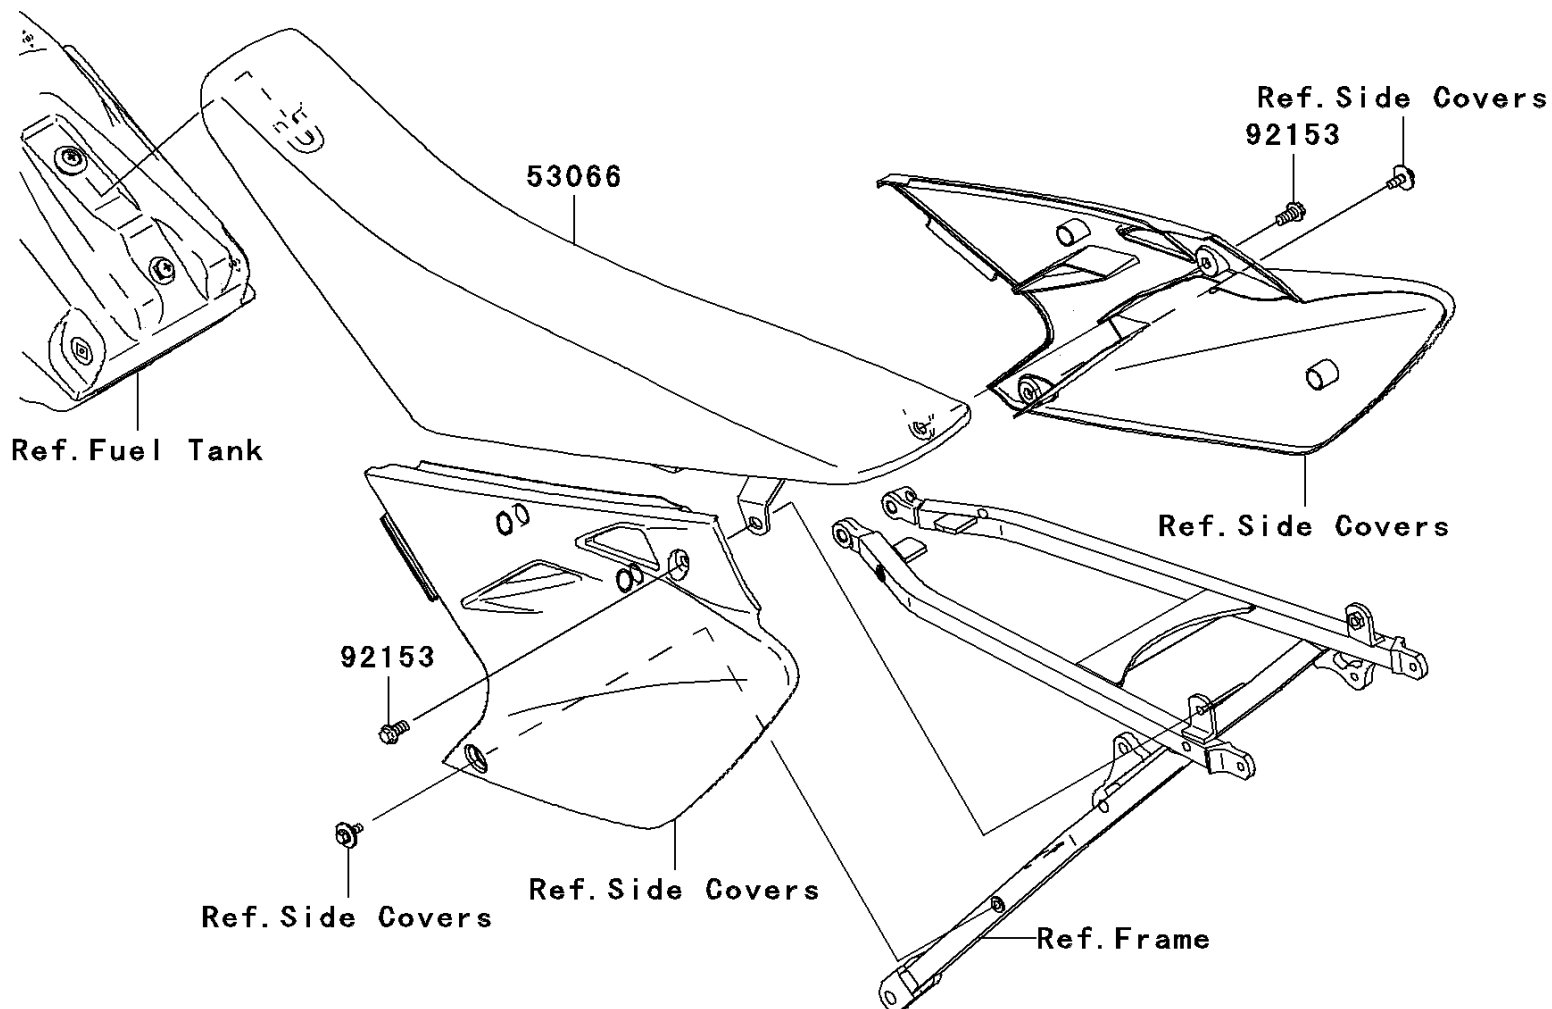

## 2008 KX™450F PARTS DIAGRAM

Seat

F2510

## 2008 KX™450F PARTS LIST

Seat

ITEM NAME	PART NUMBER	QUANTITY
SEAT-ASSY,BLACK (Ref # 53066)	53066-0131-MA	1
BOLT,FLANGED,8X16 (Ref # 92153)	92153-1308	1