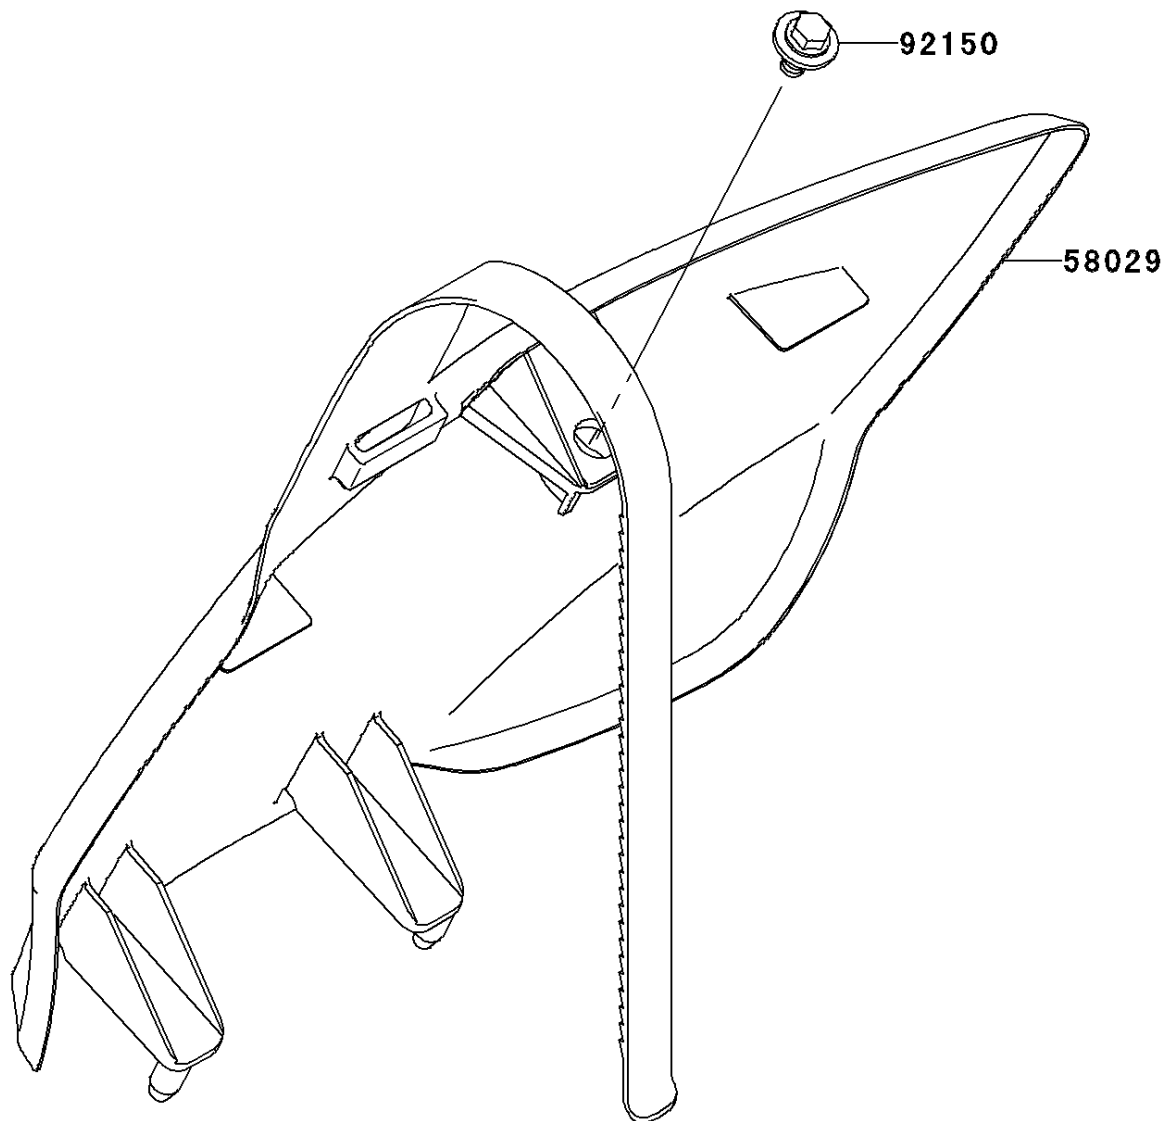

## 2011 KX™450F PARTS DIAGRAM

Accessory

F2910

## 2011 KX™450F PARTS LIST

Accessory

ITEM NAME	PART NUMBER	QUANTITY
PLATE-NUMBER,B.WHITE (Ref # 58029)	58029-0006-266	1
BOLT,6X12 (Ref # 92150)	92150-1435	1