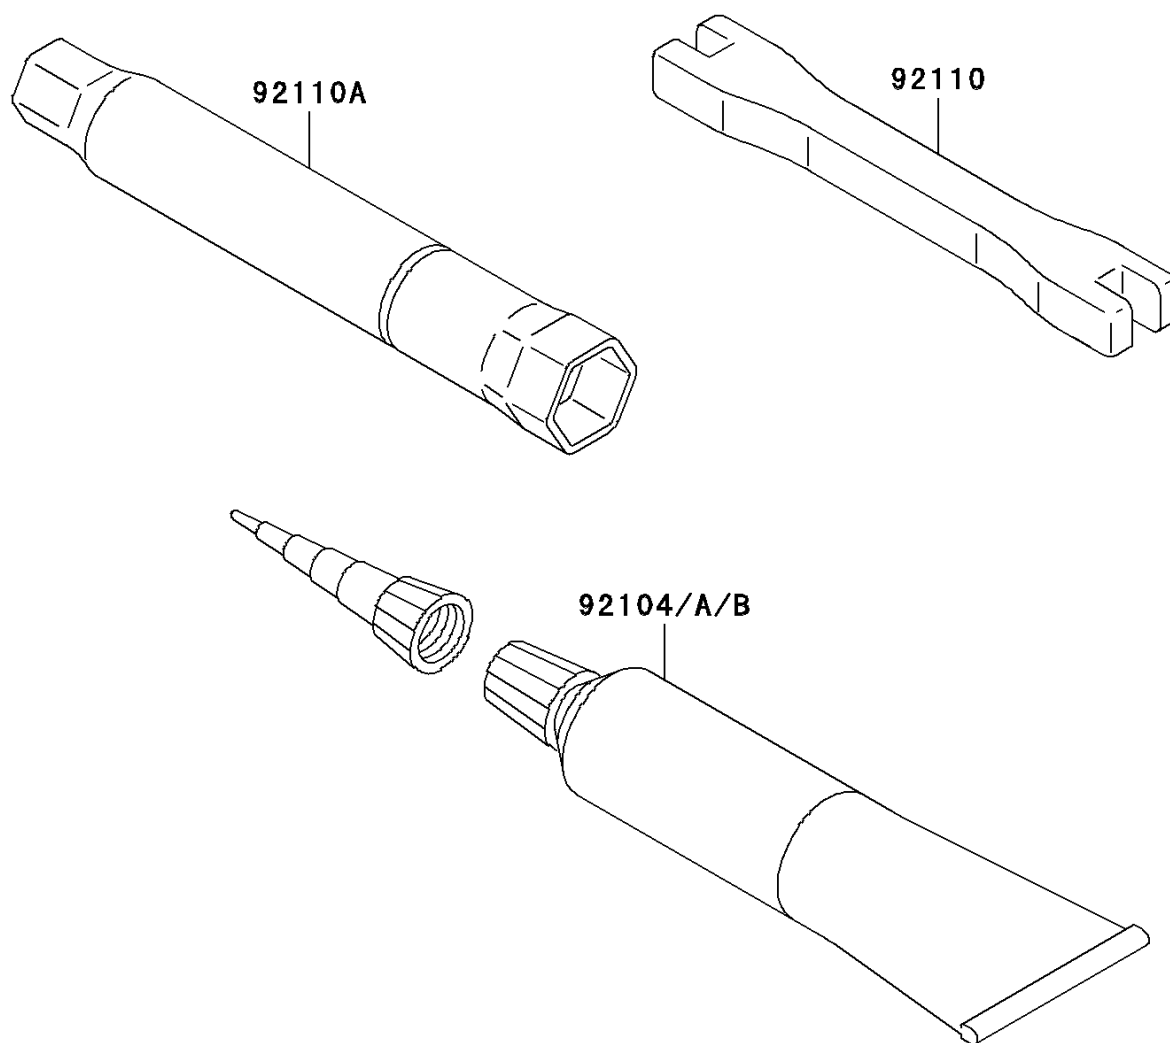

2011 KX™450F PARTS DIAGRAM

Owner's Tools

F2810

2011 KX™450F PARTS LIST

Owner's Tools

| ITEM NAME | PART NUMBER | QUANTITY |
|--|-------------|----------|
| GASKET-LIQUID,TB1211F,CLEAR (Ref # 92104) | 92104-0004 | 1 |
| GASKET-LIQUID,TB1216,GRAY (Ref # 92104A) | 92104-1063 | 1 |
| GASKET-LIQUID,TB1216B,BLACK (Ref # 92104B) | 92104-1064 | 1 |
| TOOL-WRENCH,NIPPLE,6X8 (Ref # 92110) | 92110-0004 | 1 |
| TOOL-WRENCH,BOX,16MM (Ref # 92110A) | 92110-0005 | 1 |