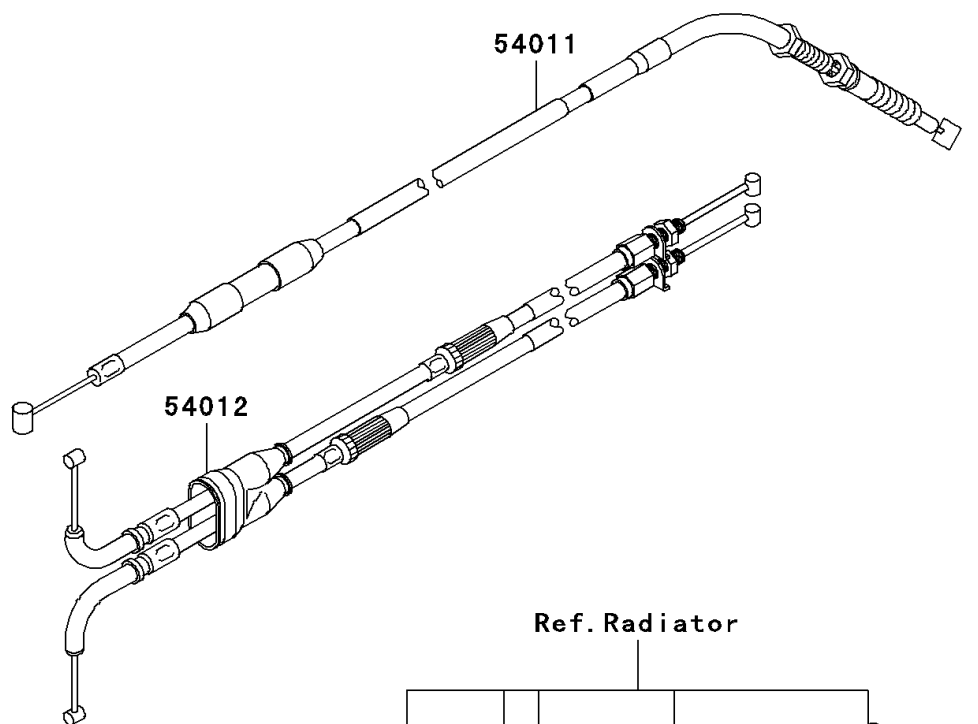

2011 KX™450F PARTS DIAGRAM

Cables

F2540

2011 KX™450F PARTS LIST

Cables

ITEM NAME	PART NUMBER	QUANTITY
CABLE-CLUTCH (Ref # 54011)	54011-0095	1
CABLE-THROTTLE (Ref # 54012)	54012-0245	1
CLAMP (Ref # 92037)	92037-1608	1
CLAMP (Ref # 92171)	92171-0652	1