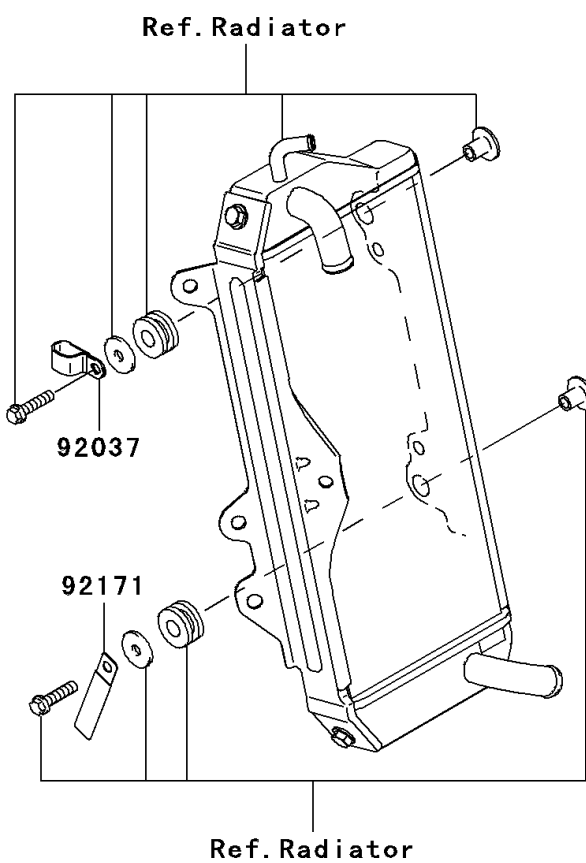

2011 KX™450F PARTS DIAGRAM

Cables

F2540

2011 KX™450F PARTS LIST

Cables

ITEM NAME	PART NUMBER	QUANTITY
CABLE-CLUTCH (Ref # 54011)	54011-0095	1
CABLE-THROTTLE (Ref # 54012)	54012-0245	1
CLAMP (Ref # 92037)	92037-1608	1
CLAMP (Ref # 92171)	92171-0652	1