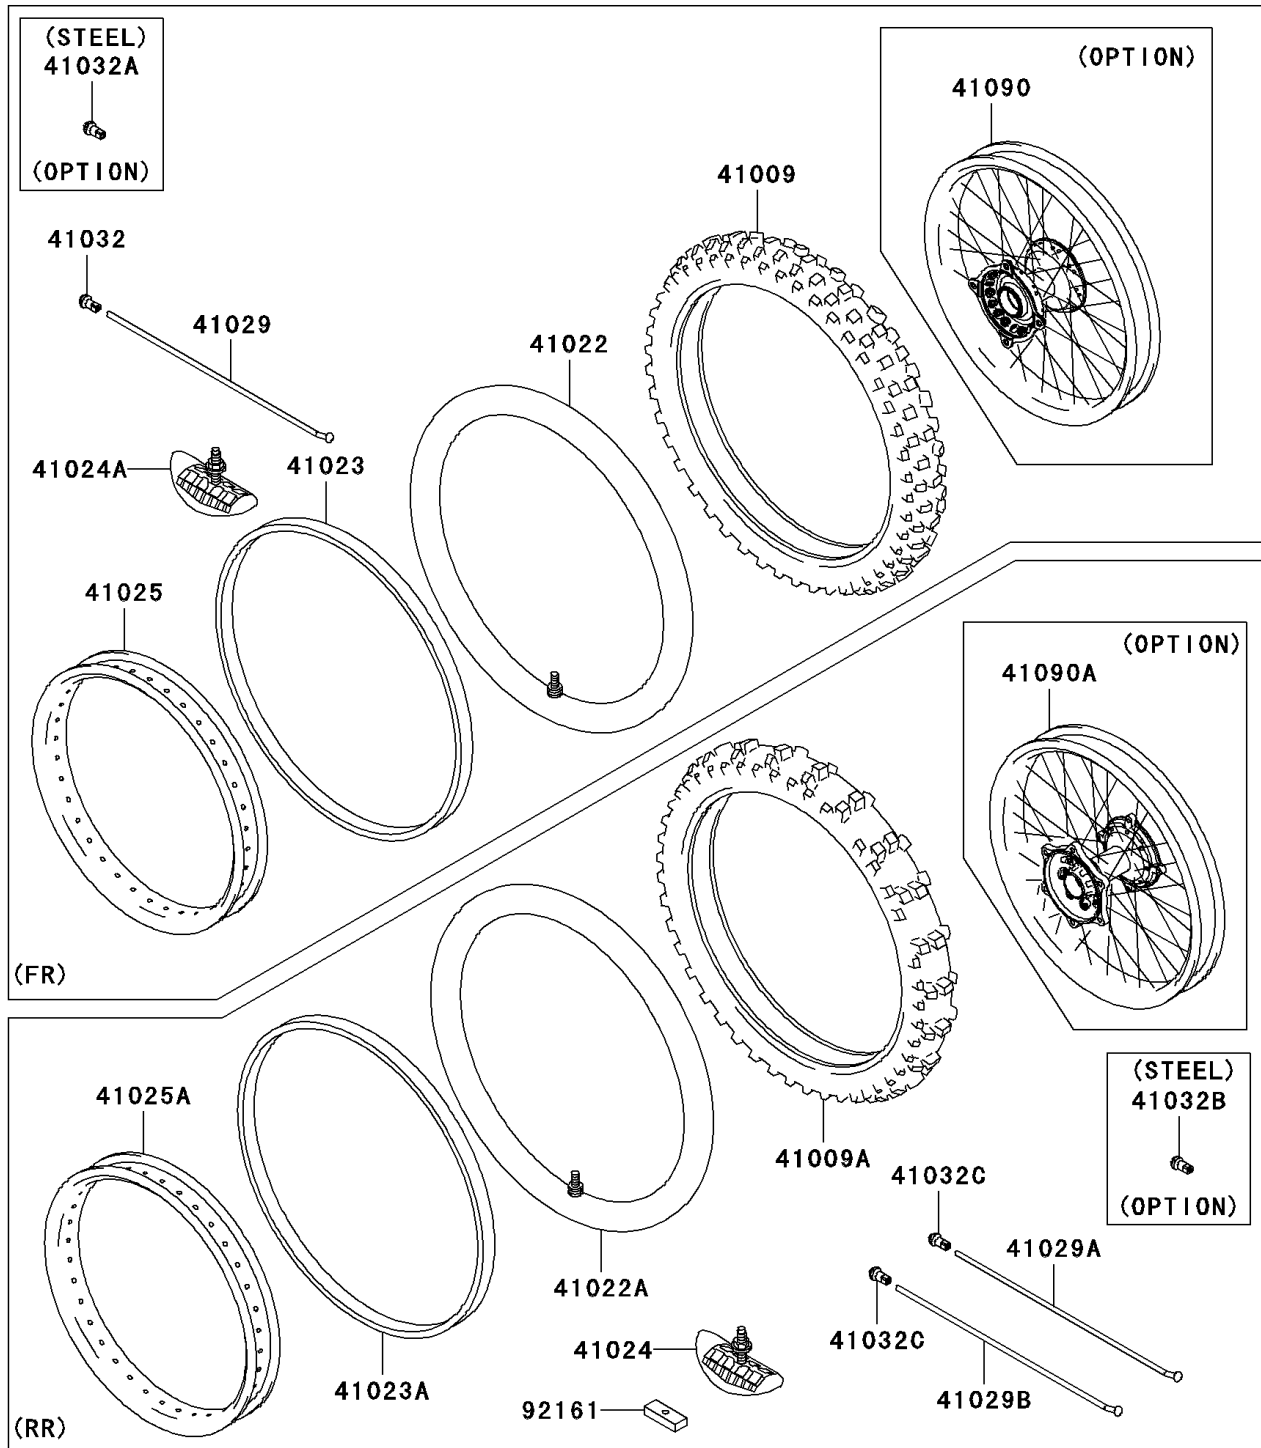

## 2011 KX™450F PARTS DIAGRAM

Wheels/Tires

F2210

## 2011 KX™450F PARTS LIST

Wheels/Tires

ITEM NAME	PART NUMBER	QUANTITY
TIRE,FR,90/100-21 57M,M403(BS) (Ref # 41009)	41009-0235	1
TIRE,RR,120/80-19 63M,M404(BS) (Ref # 41009A)	41009-0236	1
TUBE-TIRE,MCS90/100-21(BS) (Ref # 41022)	41022-0043	1
TUBE-TIRE,110/90-19(BS) (Ref # 41022A)	41022-1140	1
BAND-RIM,X-21(BS) (Ref # 41023)	41023-1009	1
BAND-RIM,110/90-19(BS) (Ref # 41023A)	41023-1081	1
STOPPER-RIM,2.15-M(DUNLOP) (Ref # 41024)	41024-009	1
STOPPER-RIM,1.60-M(DUNLOP) (Ref # 41024A)	41024-010	1
RIM,FR,1.60X21,BLACK (Ref # 41025)	41025-0094-WC	1
RIM,RR,2.15X19,BLACK (Ref # 41025A)	41025-0095-WC	1
SPOKE-INNER,FR (Ref # 41029)	41029-0003	1
SPOKE-INNER,RR,202MMX160D (Ref # 41029A)	41029-1204	1
SPOKE-INNER,RR,204MMX159D (Ref # 41029B)	41029-1330	1
NIPPLE-SPOKE,ALUMINIUM (Ref # 41032)	41032-0002	1
NIPPLE-SPOKE,8X9X20(+),STEEL (Ref # 41032A)	41032-1077	1
NIPPLE-SPOKE,STEEL (Ref # 41032B)	41032-1085	1
NIPPLE-SPOKE,ALUMINIUM (Ref # 41032C)	41032-1086	1
WHEEL,FR,1.60X21,AL NIPPLE,BLK (Ref # 41090)	41090-0080-WC	1
WHEEL,RR,2.15X19,AL NIPPLE,BLK (Ref # 41090A)	41090-0081-WC	1
DAMPER,RIM STOPPER (Ref # 92161)	92161-1184	1