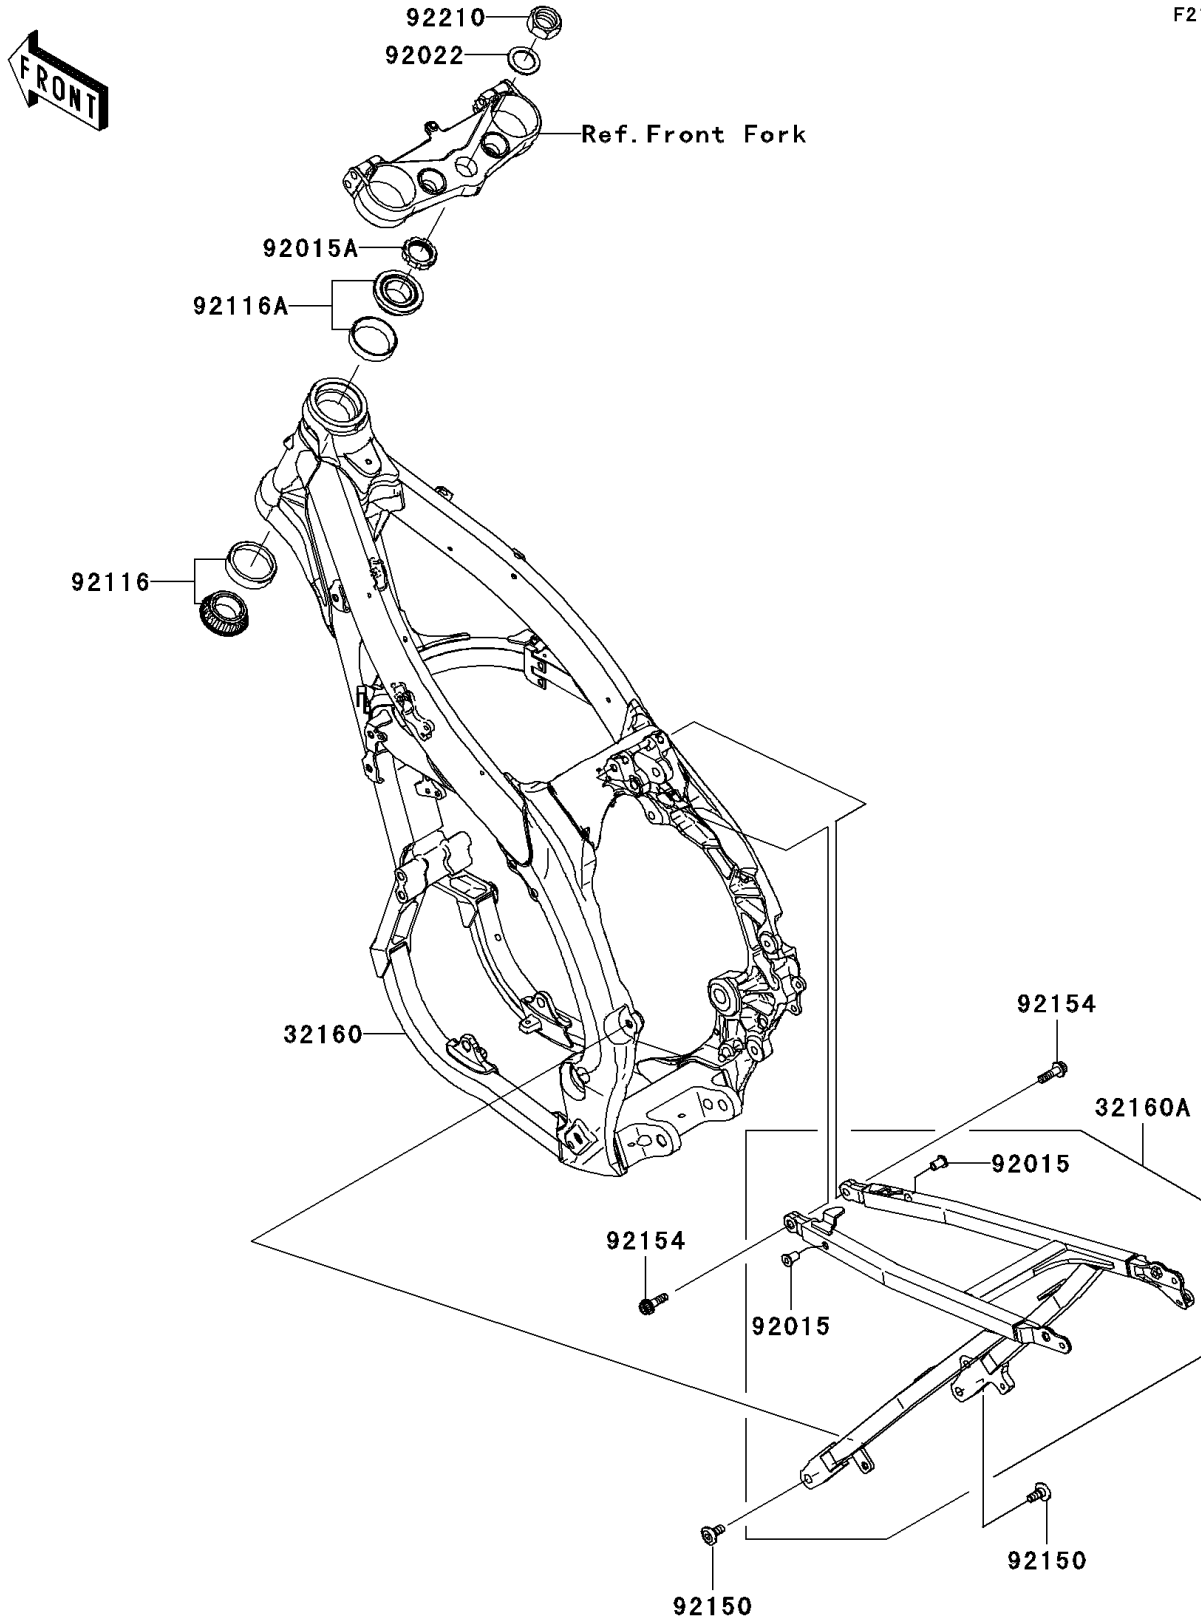

## 2011 KX™450F PARTS DIAGRAM

Frame

F2120

## 2011 KX™450F PARTS LIST

Frame

ITEM NAME	PART NUMBER	QUANTITY
FRAME-COMP,FR (Ref # 32160)	32160-0419	1
FRAME-COMP,RR (Ref # 32160A)	32160-0463	1
NUT,POP,6MM,L=15 (Ref # 92015)	92015-1791	1
NUT,STEERING STEM,28MM (Ref # 92015A)	92015-1861	1
WASHER,25X36X2.3 (Ref # 92022)	92022-250	1
BEARING-ROLLER,HI-CAP32006JRRS (Ref # 92116)	92116-1069	1
BEARING-ROLLER,HI-CAP320/28JRR (Ref # 92116A)	92116-1076	1
BOLT,SOCKET,8X20 (Ref # 92150)	92150-1760	1
BOLT,SOCKET,8X32 (Ref # 92154)	92154-0024	1
NUT,24MM (Ref # 92210)	92210-0066	1