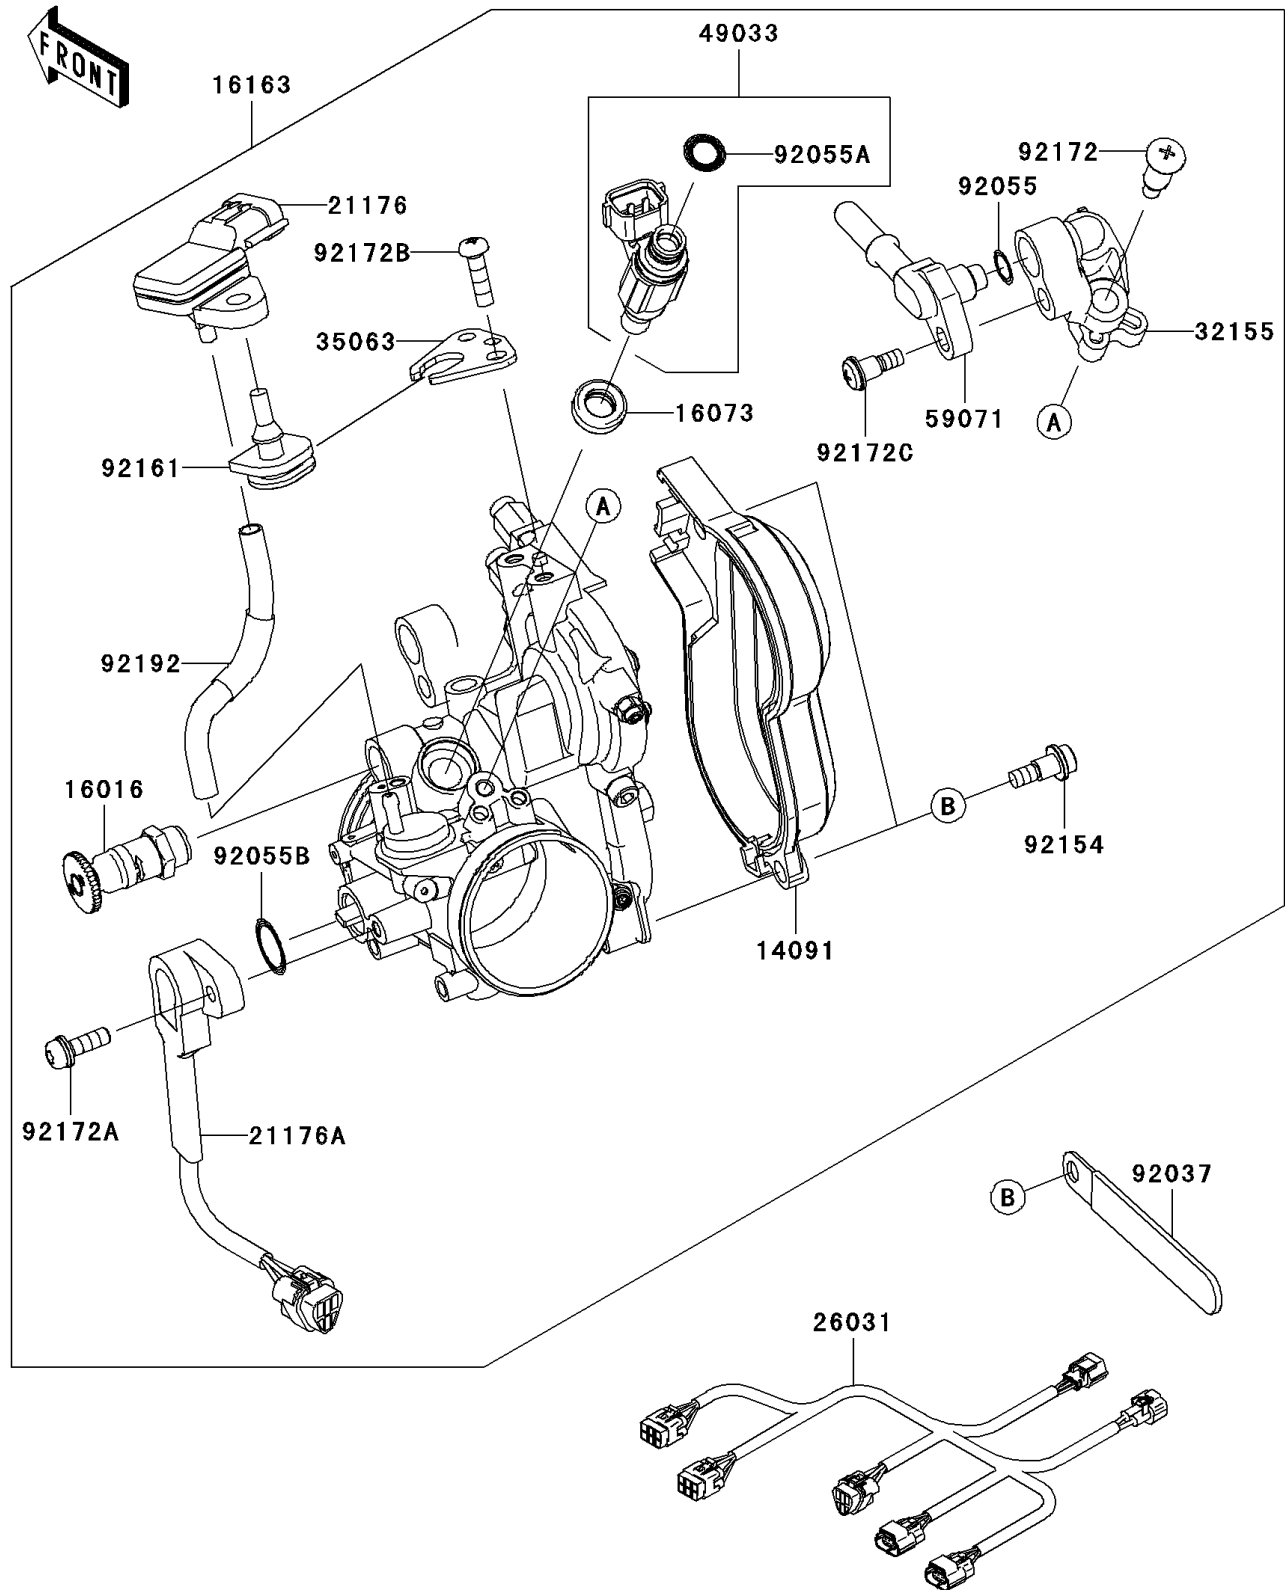

## 2011 KX™450F PARTS DIAGRAM

Throttle

E1510

## 2011 KX™450F PARTS LIST

Throttle

ITEM NAME	PART NUMBER	QUANTITY
COVER,THROTTLE DUST (Ref # 14091)	14091-1815	1
PLUNGER (Ref # 16016)	16016-0023	1
INSULATOR (Ref # 16073)	16073-3707	1
THROTTLE-ASSY (Ref # 16163)	16163-0140	1
SENSOR,PRESSURE (Ref # 21176)	21176-0058	1
SENSOR,THROTTLE POSITION (Ref # 21176A)	21176-0129	1
HARNESS,RR (Ref # 26031)	26031-0932	1
PIPE,FUEL (Ref # 32155)	32155-0112	1
STAY (Ref # 35063)	35063-0647	1
NOZZLE-INJECTION (Ref # 49033)	49033-0010	1
JOINT (Ref # 59071)	59071-0071	1
CLAMP (Ref # 92037)	92037-1993	1
RING-O (Ref # 92055)	92055-0064	1
RING-O,INJECTION NOZZLE (Ref # 92055A)	92055-1622	1
RING-O (Ref # 92055B)	92055-1671	1
BOLT (Ref # 92154)	92154-0243	1
DAMPER (Ref # 92161)	92161-0041	1
SCREW,PIPE INJECTION (Ref # 92172)	92172-0064	1
SCREW (Ref # 92172A)	92172-0080	1
SCREW (Ref # 92172B)	92172-0438	1
SCREW (Ref # 92172C)	92172-0439	1
TUBE (Ref # 92192)	92192-0823	1