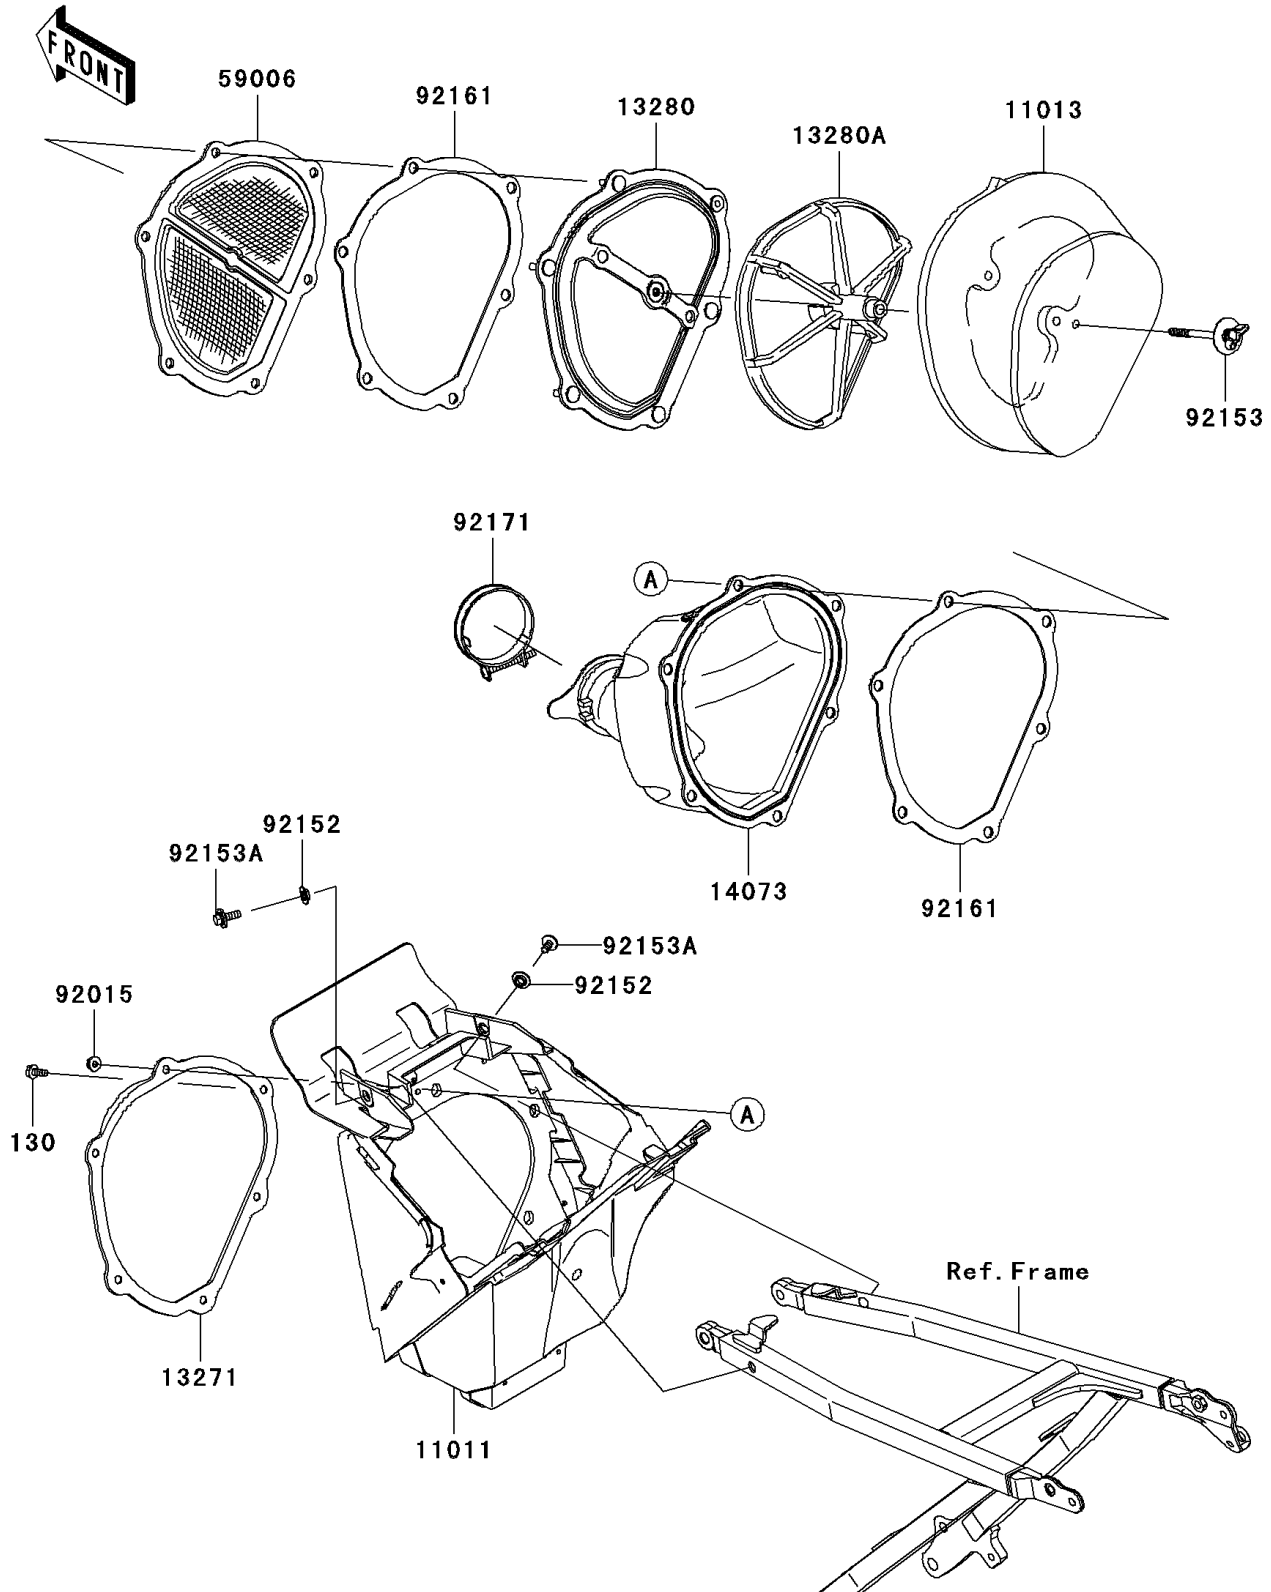

## 2011 KX™450F PARTS DIAGRAM

Air Cleaner

E1130

## 2011 KX™450F PARTS LIST

Air Cleaner

ITEM NAME	PART NUMBER	QUANTITY
BOLT-FLANGED,5X12 (Ref # 130)	130BA0512	1
CASE-AIR FILTER (Ref # 11011)	11011-0156	1
ELEMENT-AIR FILTER (Ref # 11013)	11013-0011	1
PLATE,DUCT FITTING (Ref # 13271)	13271-0730	1
HOLDER (Ref # 13280)	13280-0170	1
HOLDER,ELEMENT (Ref # 13280A)	13280-0383	1
DUCT,AIR FILTER (Ref # 14073)	14073-0271	1
ARRESTER-FLAME (Ref # 59006)	59006-0011	1
NUT,FLANGED,5MM (Ref # 92015)	92015-1259	1
COLLAR (Ref # 92152)	92152-0275	1
BOLT,6X75 (Ref # 92153)	92153-0623	1
BOLT,6X16 (Ref # 92153A)	92153-0863	1
DAMPER (Ref # 92161)	92161-0213	1
CLAMP,57.5MM (Ref # 92171)	92171-1990	1