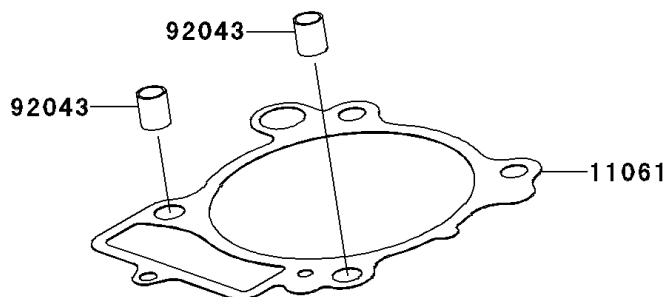

2011 KX™450F PARTS DIAGRAM

Cylinder/Piston(s)

E1120

2011 KX™450F PARTS LIST

Cylinder/Piston(s)

ITEM NAME	PART NUMBER	QUANTITY
CYLINDER-ENGINE (Ref # 11005)	11005-0132	1
GASKET,CYLINDER BASE (Ref # 11061)	11061-0353	1
PISTON-ENGINE (Ref # 13001)	13001-0128	1
PIN-PISTON (Ref # 13002)	13002-0028	1
RING-SET-PISTON (Ref # 13008)	13008-0018	1
RING-SNAP,PISTON PIN (Ref # 92036)	92036-008	1
PIN,10.1X12X14 (Ref # 92043)	92043-4009	1
BOLT,SOCKET,6X35 (Ref # 92150)	92150-1875	1