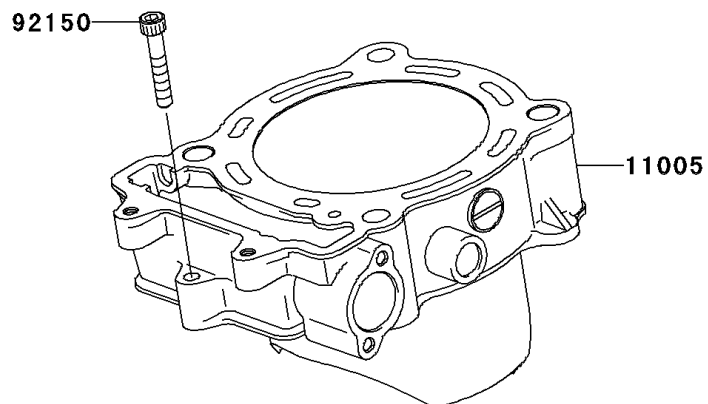

2011 KX™450F PARTS DIAGRAM

Cylinder/Piston(s)

E1120

2011 KX™450F PARTS LIST

Cylinder/Piston(s)

ITEM NAME	PART NUMBER	QUANTITY
CYLINDER-ENGINE (Ref # 11005)	11005-0132	1
GASKET,CYLINDER BASE (Ref # 11061)	11061-0353	1
PISTON-ENGINE (Ref # 13001)	13001-0128	1
PIN-PISTON (Ref # 13002)	13002-0028	1
RING-SET-PISTON (Ref # 13008)	13008-0018	1
RING-SNAP,PISTON PIN (Ref # 92036)	92036-008	1
PIN,10.1X12X14 (Ref # 92043)	92043-4009	1
BOLT,SOCKET,6X35 (Ref # 92150)	92150-1875	1