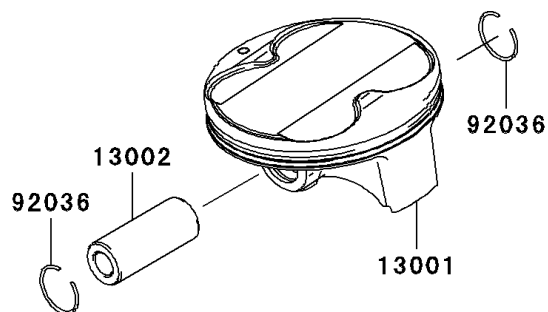

2011 KX™450F PARTS DIAGRAM

Cylinder/Piston(s)

E1120

2011 KX™450F PARTS LIST

Cylinder/Piston(s)

ITEM NAME	PART NUMBER	QUANTITY
CYLINDER-ENGINE (Ref # 11005)	11005-0132	1
GASKET,CYLINDER BASE (Ref # 11061)	11061-0353	1
PISTON-ENGINE (Ref # 13001)	13001-0128	1
PIN-PISTON (Ref # 13002)	13002-0028	1
RING-SET-PISTON (Ref # 13008)	13008-0018	1
RING-SNAP,PISTON PIN (Ref # 92036)	92036-008	1
PIN,10.1X12X14 (Ref # 92043)	92043-4009	1
BOLT,SOCKET,6X35 (Ref # 92150)	92150-1875	1