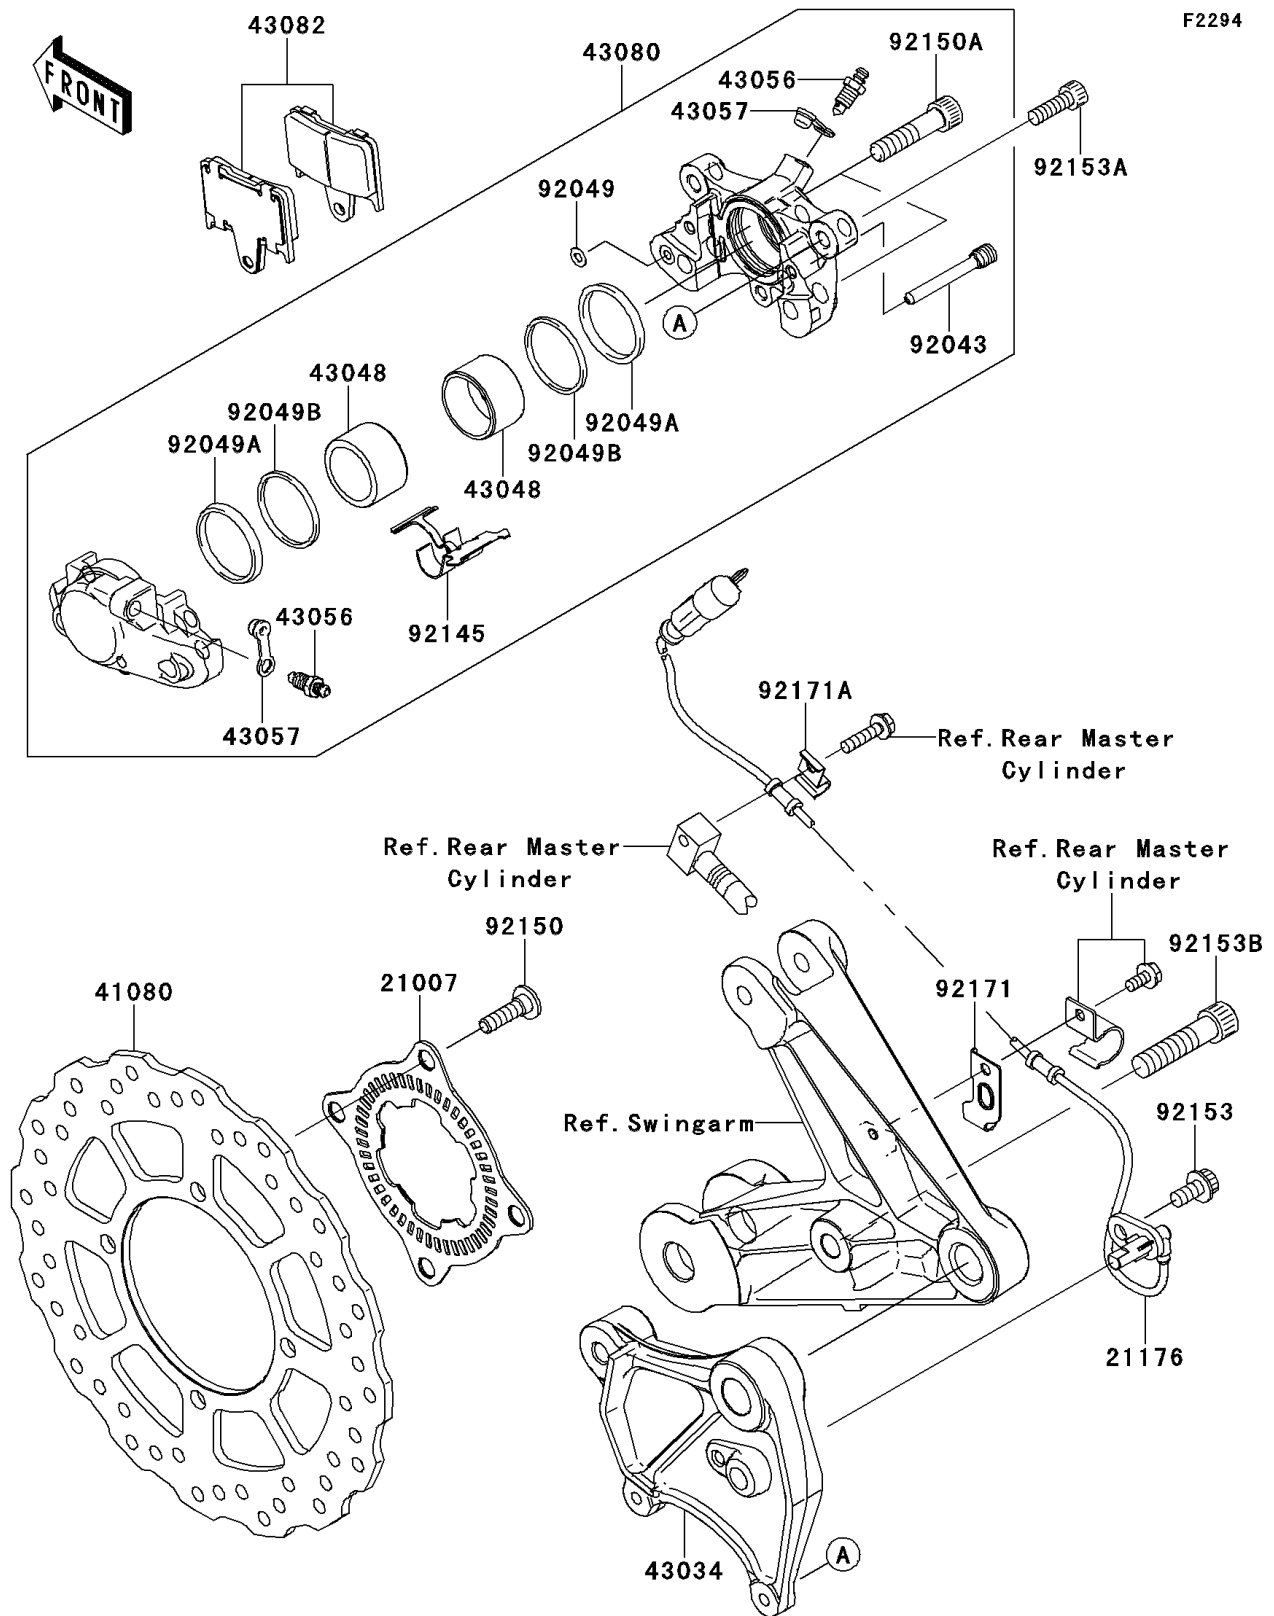

## 2010 Concours® 14 ABS PARTS DIAGRAM

Rear Brake

## 2010 Concours® 14 ABS PARTS LIST

Rear Brake

ITEM NAME	PART NUMBER	QUANTITY
ROTOR,SENSOR,RR (Ref # 21007)	21007-0141	1
SENSOR,SPEED,RR (Ref # 21176)	21176-0131	1
DISC,RR (Ref # 41080)	41080-0106	1
HOLDER-BRAKE,RR CALIPER (Ref # 43034)	43034-0058	1
PISTON-CALIPER (Ref # 43048)	43048-0017	1
BREATHER (Ref # 43056)	43056-1055	1
CAP-BREATHER (Ref # 43057)	43057-1001	1
CALIPER-SUB-ASSY,RR,BLACK (Ref # 43080)	43080-0088-DJ	1
PAD-ASSY-BRAKE (Ref # 43082)	43082-0055	1
PIN,PAD (Ref # 92043)	92043-0106	1
SEAL-OIL (Ref # 92049)	92049-1448	1
SEAL-OIL (Ref # 92049A)	92049-1449	1
SEAL-OIL (Ref # 92049B)	92049-1450	1
SPRING,PAD (Ref # 92145)	92145-0379	1
BOLT,SOCKET,8X30 (Ref # 92150)	92150-1771	1
BOLT (Ref # 92150A)	92150-1972	1
BOLT,SOCKET,8X16 (Ref # 92153)	92153-0327	1
BOLT,SOCKET,8X25 (Ref # 92153A)	92153-1625	1
BOLT,SOCKET,12X50 (Ref # 92153B)	92153-1781	1
CLAMP (Ref # 92171)	92171-0881	1
CLAMP (Ref # 92171A)	92171-1702	1