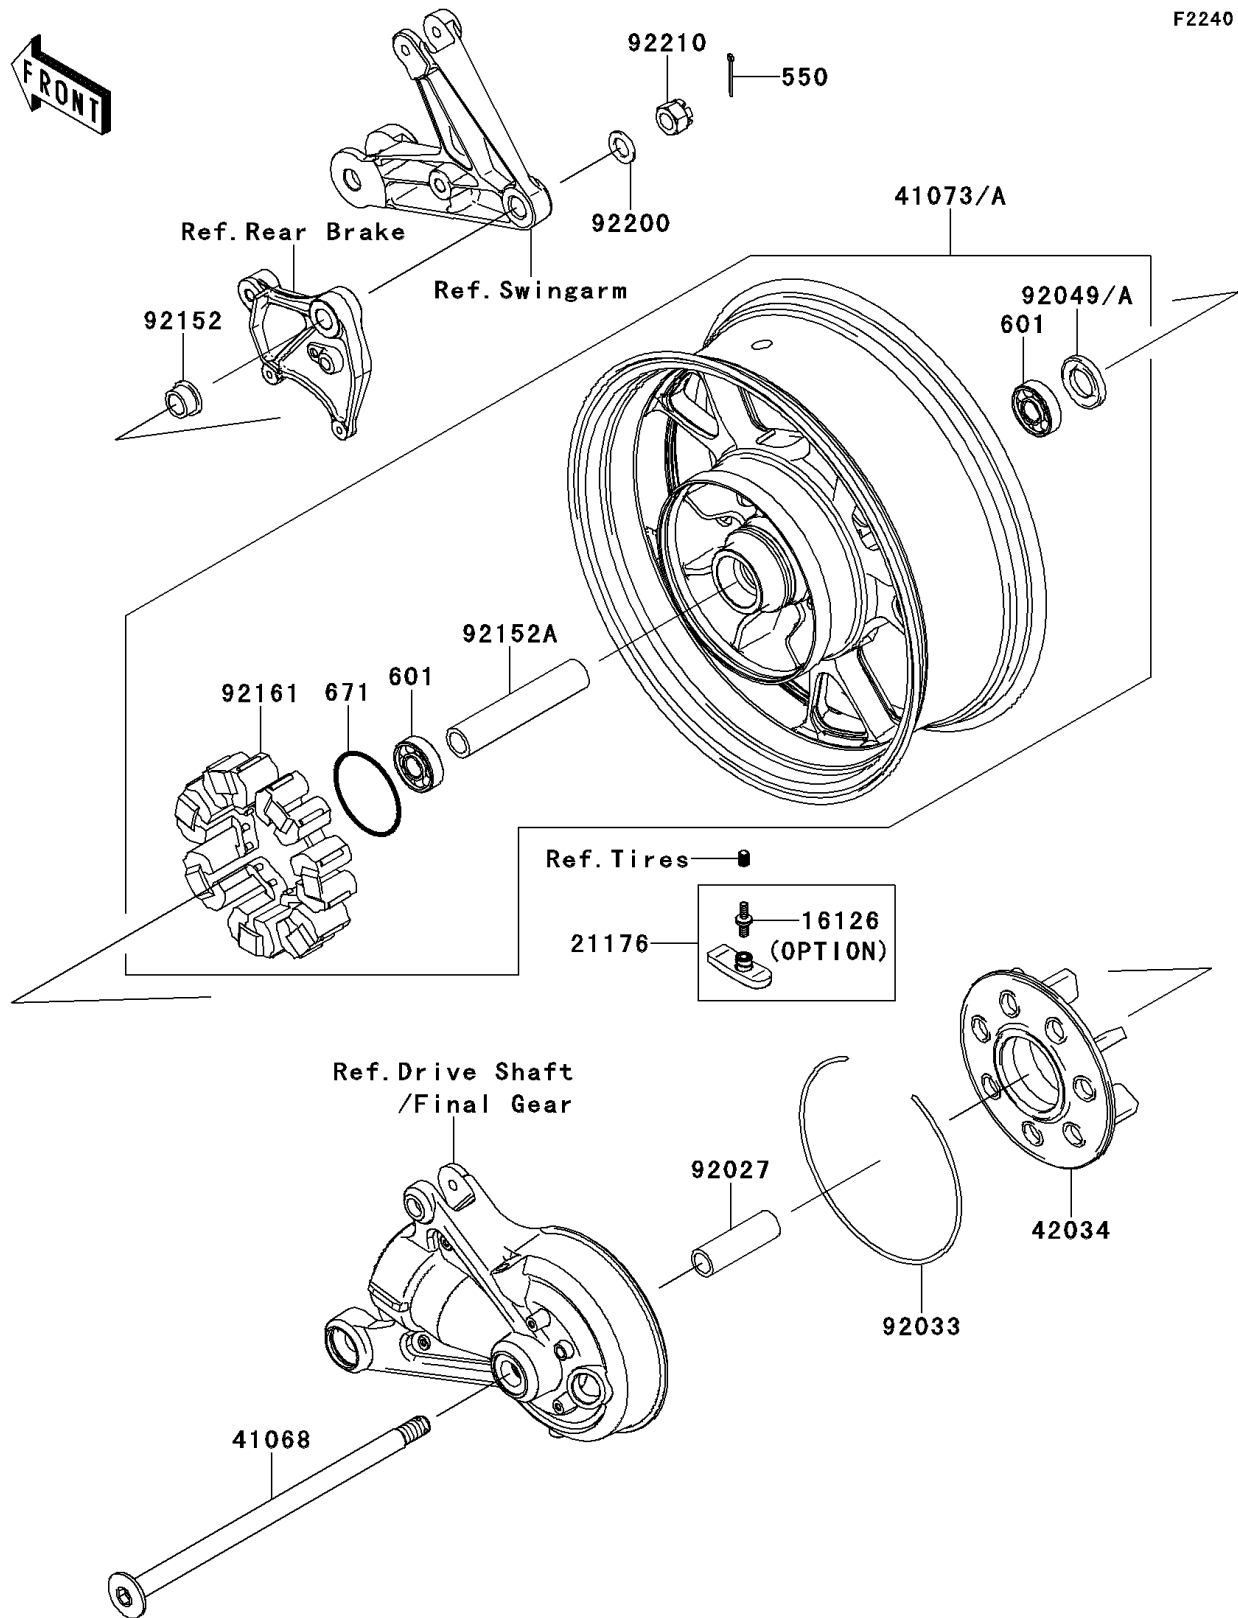

2010 Concoours® 14 ABS PARTS DIAGRAM

Rear Wheel/Chain(CAF-CDF)

F2240

2010 Concours® 14 ABS PARTS LIST

Rear Wheel/Chain(CAF-CDF)

ITEM NAME	PART NUMBER	QUANTITY
PIN-COTTER,4.0X35 (Ref # 550)	550AA4035	1
BEARING-BALL,#6304UUC3 (Ref # 601)	601B6304UU	1
O RING,80MM (Ref # 671)	671B2580	1
VALVE,TIRE PRESSURE SENSOR (Ref # 16126)	16126-0040	1
SENSOR,TPMS 315MHZ (Ref # 21176)	21176-0125	1
AXLE,RR (Ref # 41068)	41068-0060	1
WHEEL-ASSY,RR,M.F.P.SILVER (Ref # 41073)	41073-0160-795	1
COUPLING,RR HUB (Ref # 42034)	42034-0002	1
COLLAR,20.2X28X89 (Ref # 92027)	92027-1553	1
RING-SNAP,220MM (Ref # 92033)	92033-0012	1
SEAL-OIL,28X52X5 (Ref # 92049A)	92049-1061	1
COLLAR,RR AXLE,RH,L=17 (Ref # 92152)	92152-0105	1
COLLAR,RR HUB,L=151 (Ref # 92152A)	92152-0494	1
DAMPER,SHOCK,RR HUB (Ref # 92161)	92161-0409	1
WASHER,19X32X2.6 (Ref # 92200)	92200-1489	1
NUT,CASTLE,18MM (Ref # 92210)	92210-1134	1