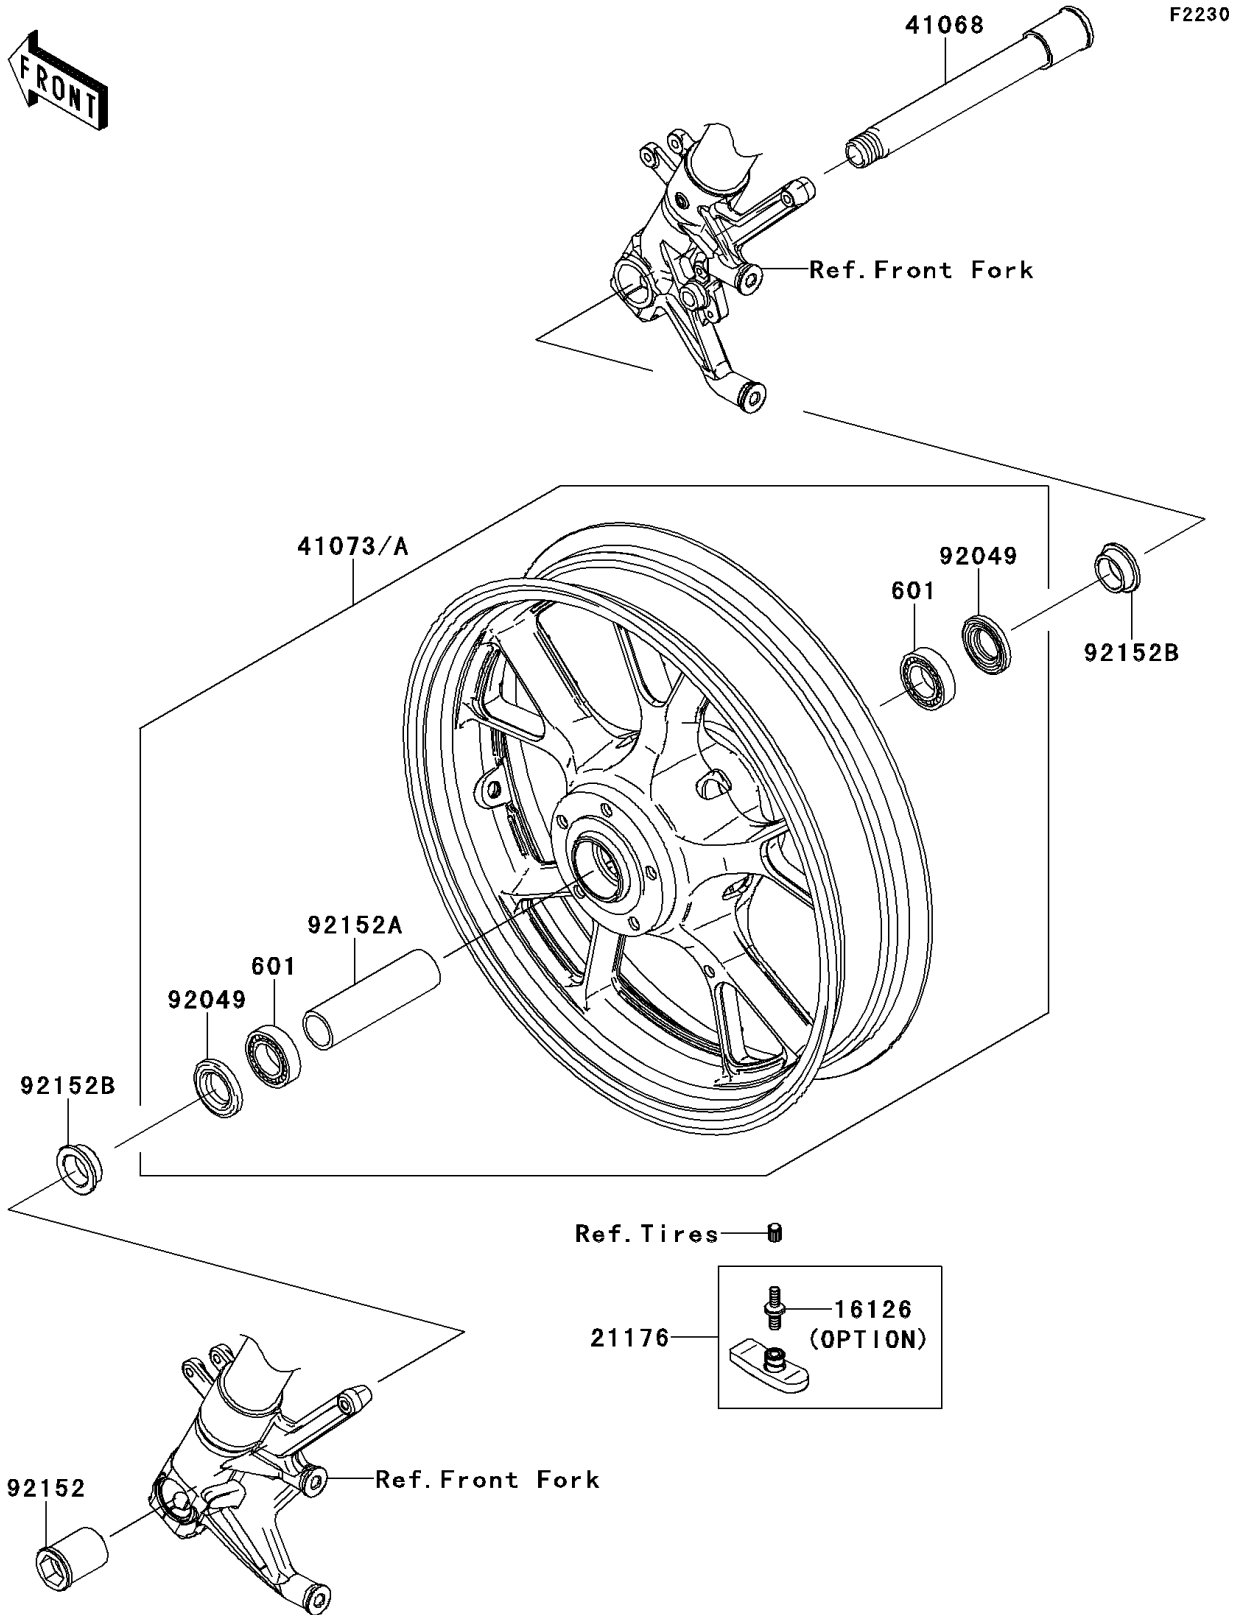

2010 Concoours® 14 ABS PARTS DIAGRAM

Front Wheel(CAF-CDF)

2010 Concours® 14 ABS PARTS LIST

Front Wheel(CAF-CDF)

ITEM NAME	PART NUMBER	QUANTITY
BEARING-BALL,#6005UU (Ref # 601)	601B6005UU	1
VALVE,TIRE PRESSURE SENSOR (Ref # 16126)	16126-0040	1
SENSOR,TPMS 315MHZ (Ref # 21176)	21176-0125	1
AXLE,FR (Ref # 41068)	41068-0049	1
WHEEL-ASSY,FR,M.F.P.SILVER (Ref # 41073A)	41073-0105-795	1
SEAL-OIL,BJN-C2 32X47X5 (Ref # 92049)	92049-0050	1
COLLAR,FR AXLE,LH,L=44.5 (Ref # 92152)	92152-0240	1
COLLAR,FR HUB,L=115 (Ref # 92152A)	92152-0242	1
COLLAR,25X32X13 (Ref # 92152B)	92152-0289	1