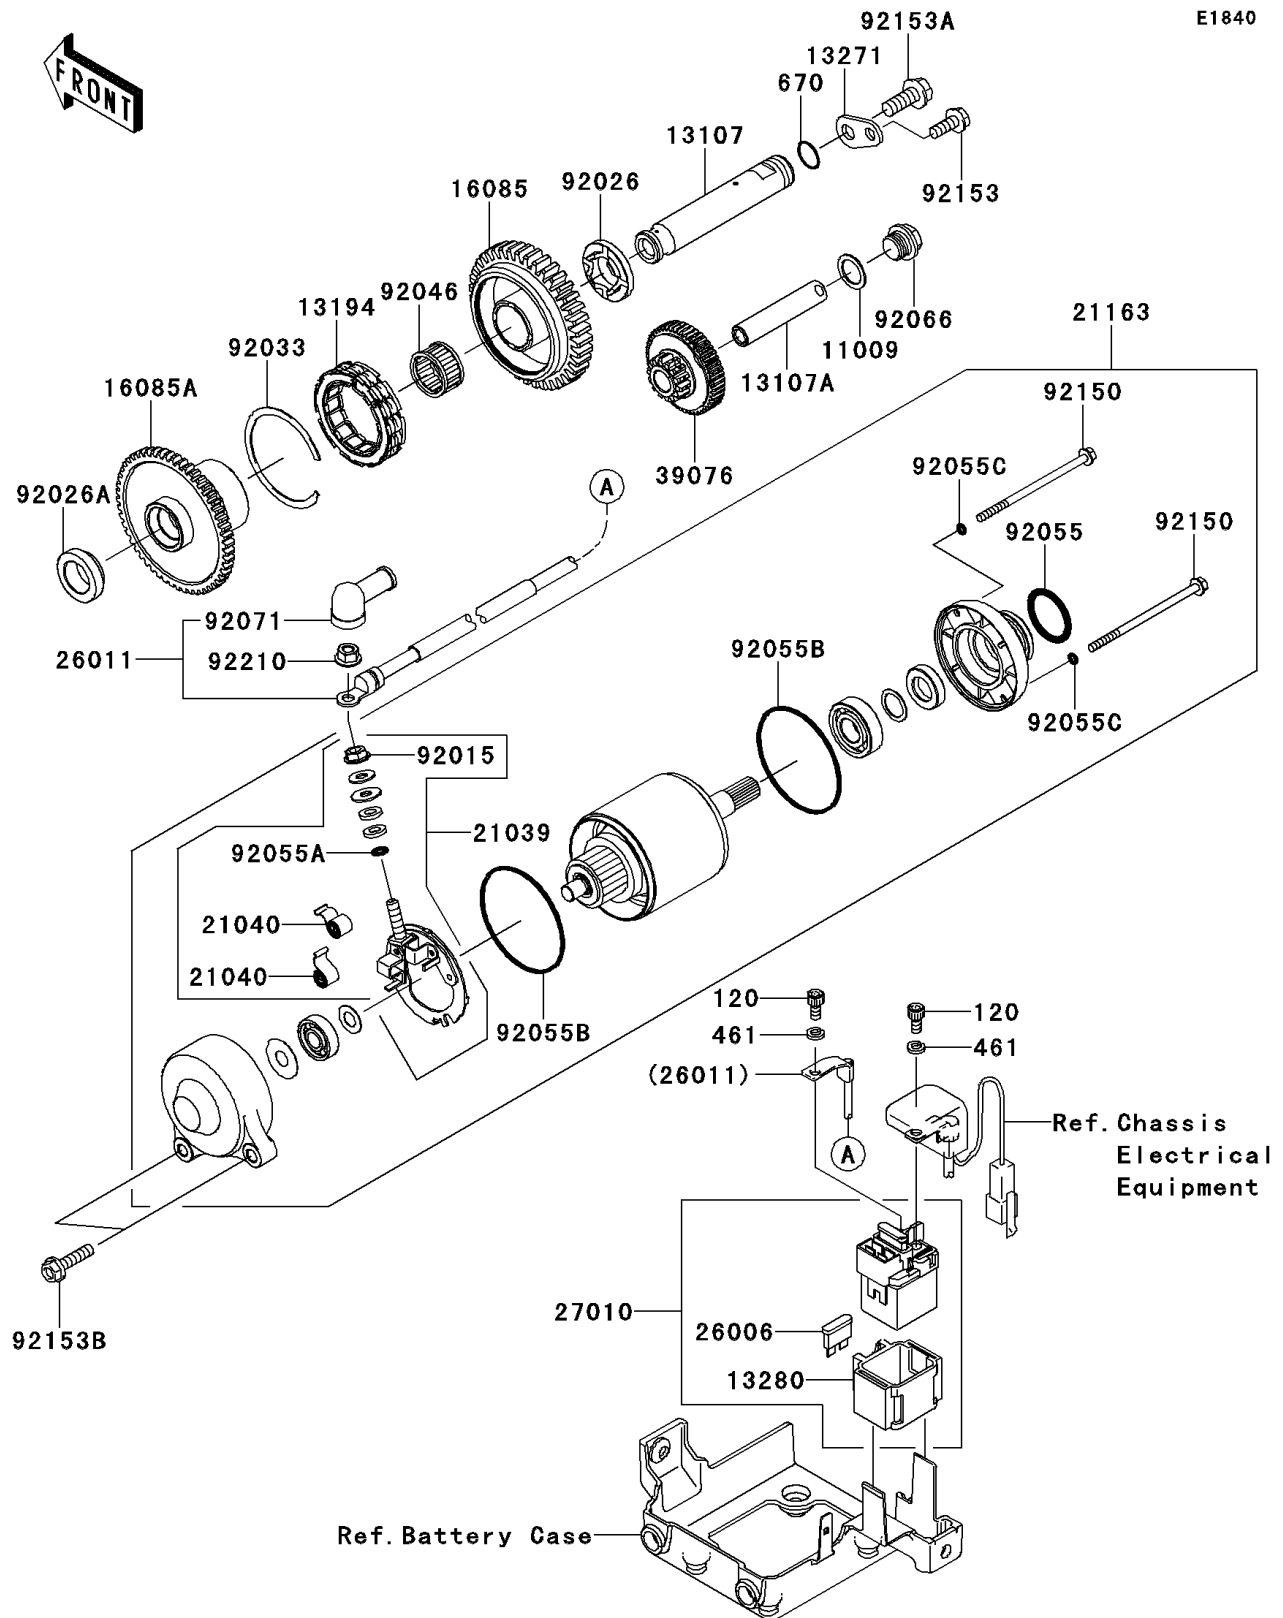

2010 Concoours® 14 ABS PARTS DIAGRAM

Starter Motor

E1840

2010 Concours® 14 ABS PARTS LIST

Starter Motor

ITEM NAME	PART NUMBER	QUANTITY
BOLT-SOCKET,5X10 (Ref # 120)	120CA0510	1
WASHER-SPRING (Ref # 461)	461DA0500	1
O RING,14MM (Ref # 670)	670D2014	1
GASKET,14.3X20X1 (Ref # 11009)	11009-1238	1
SHAFT (Ref # 13107)	13107-0110	1
SHAFT (Ref # 13107A)	13107-0136	1
CLUTCH-ONEWAY (Ref # 13194)	13194-3704	1
PLATE (Ref # 13271)	13271-0845	1
HOLDER (Ref # 13280)	13280-1263	1
GEAR (Ref # 16085)	16085-0080	1
GEAR (Ref # 16085A)	16085-0113	1
BRUSH (Ref # 21039)	21039-1066	1
SPRING-BRUSH (Ref # 21040)	21040-1057	1
STARTER-ELECTRIC (Ref # 21163)	21163-0053	1
FUSE,BLADE,30A,GREEN (Ref # 26006)	26006-1006	1
WIRE-LEAD (Ref # 26011)	26011-0122	1
SWITCH,MAGNETIC (Ref # 27010)	27010-1446	1
LIMITER (Ref # 39076)	39076-0556	1
NUT,STARTER MOTOR (Ref # 92015)	92015-1476	1
SPACER,RH (Ref # 92026)	92026-0081	1
SPACER,LH (Ref # 92026A)	92026-0137	1
RING-SNAP (Ref # 92033)	92033-3731	1
BEARING-NEEDLE,18X24X17 (Ref # 92046)	92046-0608	1
RING-O (Ref # 92055)	92055-1276	1
RING-O,4.5X2.0 (Ref # 92055A)	92055-1370	1
RING-O (Ref # 92055B)	92055-1550	1
RING-O (Ref # 92055C)	92055-1551	1
PLUG,14X8 (Ref # 92066)	92066-1273	1
GROMMET (Ref # 92071)	92071-0024	1

2010 Concours® 14 ABS PARTS LIST

Starter Motor

ITEM NAME	PART NUMBER	QUANTITY
BOLT,FLANGED,4X80 (Ref # 92150)	92150-1969	1
BOLT,FLANGED,6X16 (Ref # 92153)	92153-1551	1
BOLT,FLANGED,8X20 (Ref # 92153A)	92153-1554	1
BOLT,FLANGED,6X25 (Ref # 92153B)	92153-1592	1
NUT,6MM (Ref # 92210)	92210-0188	1