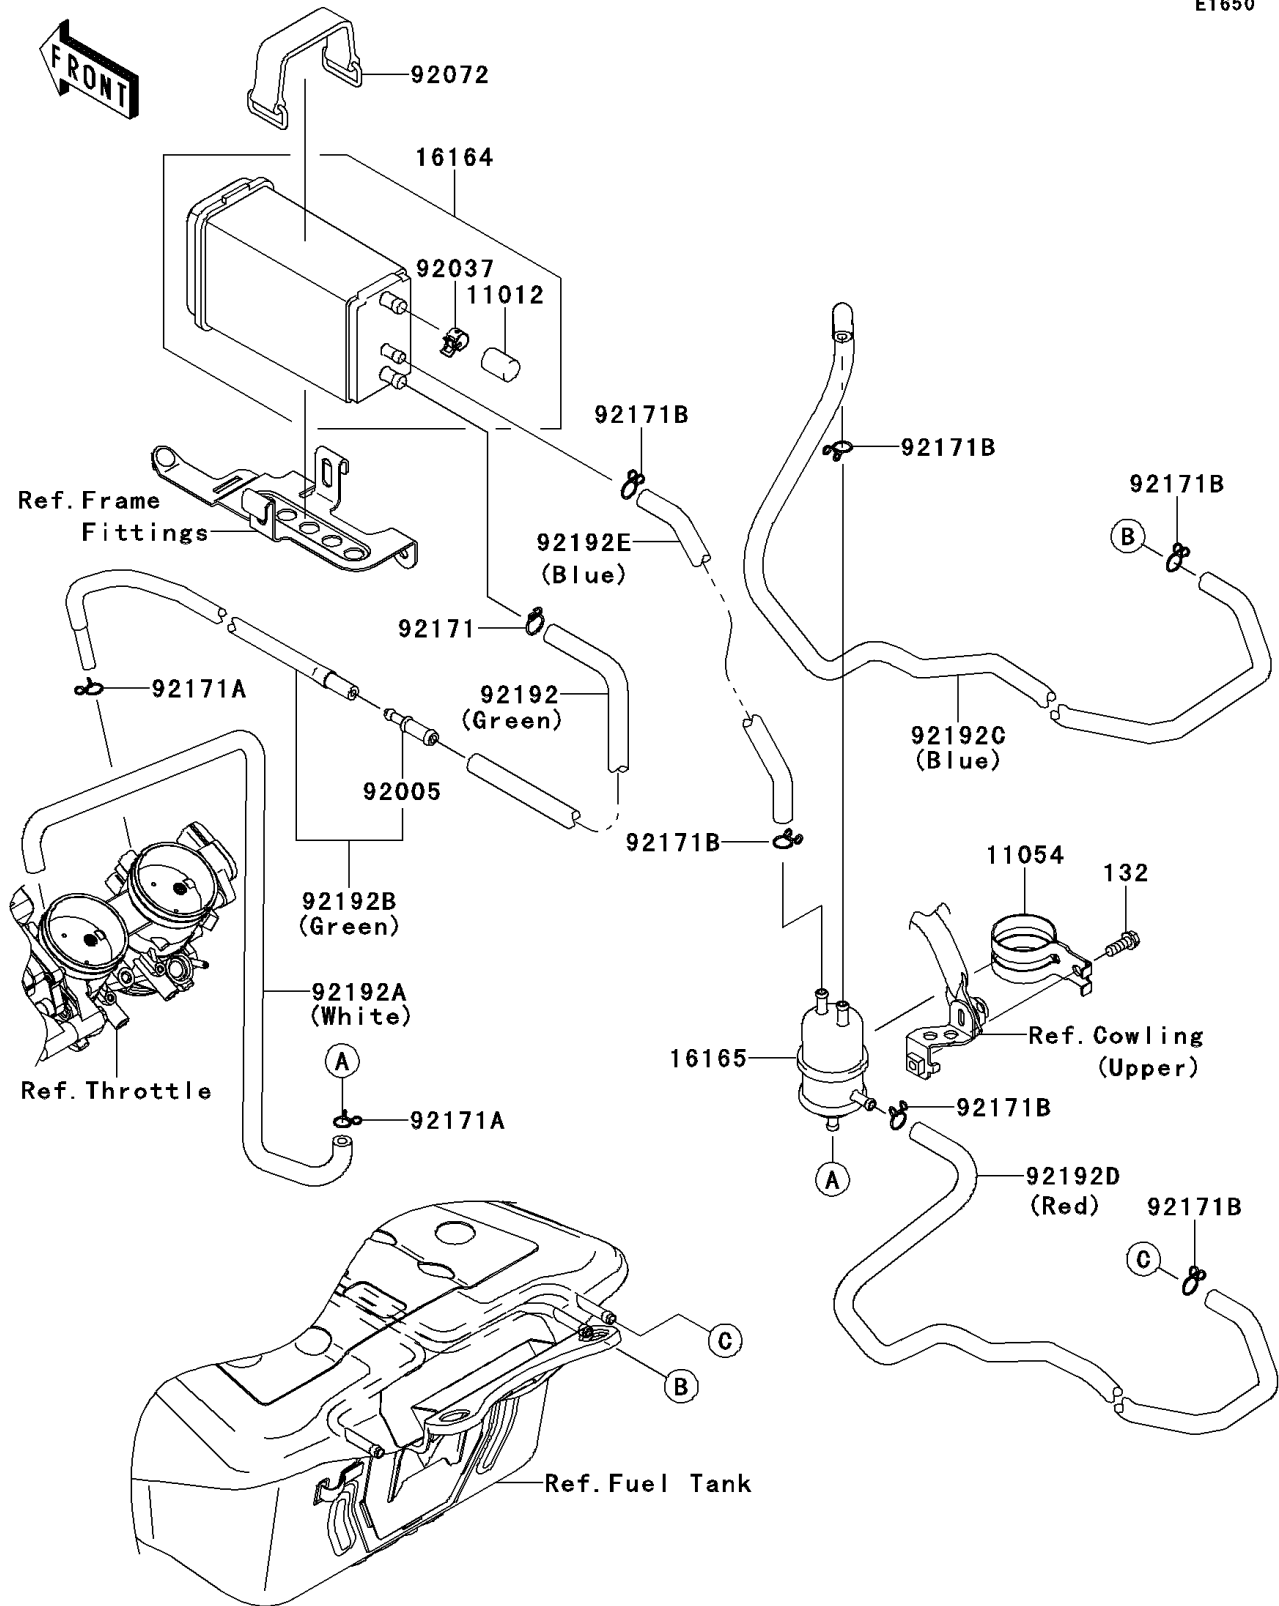

## 2010 Concoors® 14 ABS PARTS DIAGRAM

Fuel Evaporative System(CA)

E1650

## 2010 Concours® 14 ABS PARTS LIST

Fuel Evaporative System(CA)

ITEM NAME	PART NUMBER	QUANTITY
BOLT-FLANGED-SMALL,6X16 (Ref # 132)	132BA0616	1
CAP,CANISTER (Ref # 11012)	11012-1388	1
BRACKET,SEPARATOR (Ref # 11054)	11054-1193	1
CANISTER (Ref # 16164)	16164-1054	1
SEPARATOR (Ref # 16165)	16165-1001	1
FITTING (Ref # 92005)	92005-0032	1
CLAMP,CANISTER (Ref # 92037)	92037-1512	1
BAND (Ref # 92072)	92072-0050	1
CLAMP (Ref # 92171)	92171-0574	1
CLAMP (Ref # 92171A)	92171-0576	1
CLAMP (Ref # 92171B)	92171-0718	1
TUBE,CANISTER-FITTING,GREEN (Ref # 92192)	92192-0417	1
TUBE,SEPARATOR-THROB0 #3,WHITE (Ref # 92192A)	92192-0418	1
TUBE,THROB0 #4-GRN TUBE (Ref # 92192B)	92192-0420	1
TUBE,SEPARATOR-TANK,BLUE (Ref # 92192C)	92192-0865	1
TUBE,TANK-SEPARATOR SIDE,RED (Ref # 92192D)	92192-0866	1
TUBE,CANISTER-SEPARATOR,BLUE (Ref # 92192E)	92192-0878	1