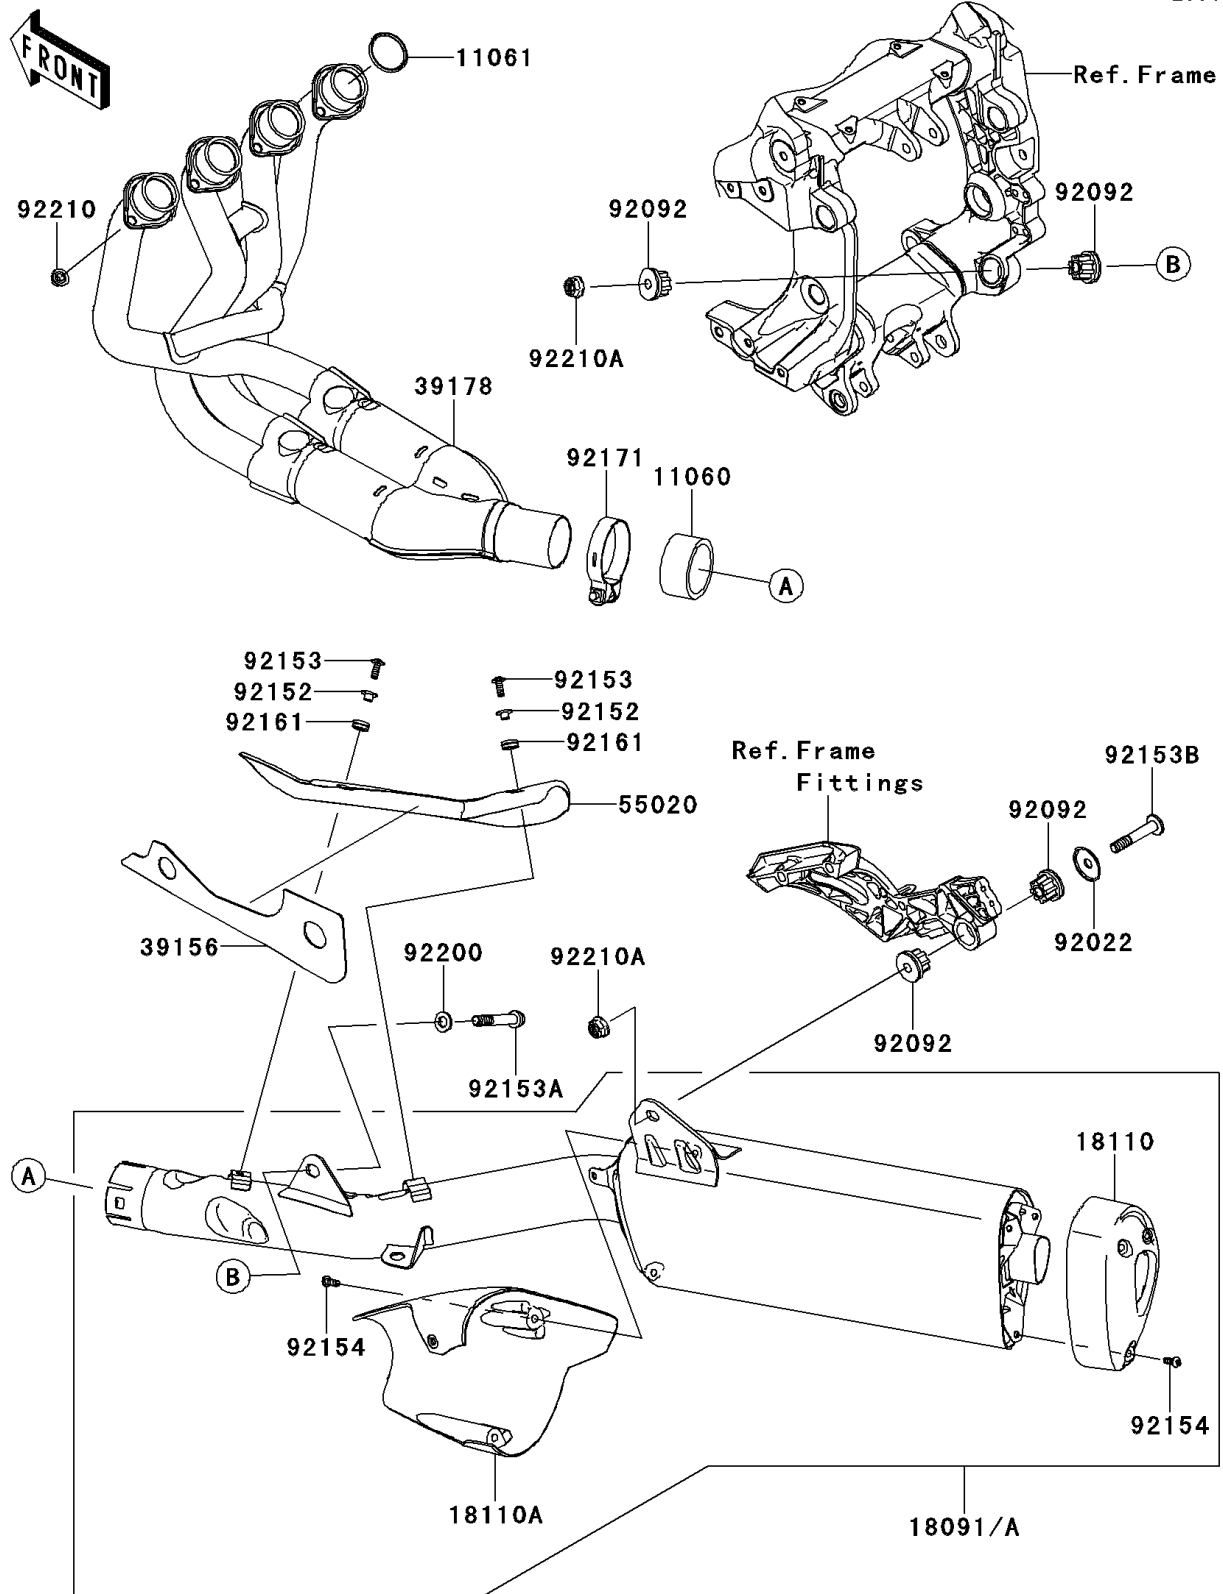

2010 Concours® 14 ABS PARTS DIAGRAM

Muffler(s)

E1140

2010 Concours® 14 ABS PARTS LIST

Muffler(s)

ITEM NAME	PART NUMBER	QUANTITY
GASKET,MUFFLER CONNECTING (Ref # 11060)	11060-1376	1
GASKET,EX PIPE (Ref # 11061)	11061-0027	1
BODY-COMP-MUFFLER (Ref # 18091)	18091-0616	1
BODY END-MUFFLER,RR (Ref # 18110)	18110-0111	1
BODY END-MUFFLER,FR (Ref # 18110A)	18110-0112	1
PAD (Ref # 39156)	39156-0604	1
MANIFOLD-COMP-EXHAUST (Ref # 39178)	39178-0140	1
GUARD (Ref # 55020)	55020-0529	1
WASHER (Ref # 92022)	92022-289	1
BUSHING-RUBBER,MUFFLER (Ref # 92092)	92092-1087	1
COLLAR (Ref # 92152)	92152-0286	1
BOLT,SOCKET,6X16 (Ref # 92153)	92153-0817	1
BOLT,SOCKET,10X60 (Ref # 92153A)	92153-1837	1
BOLT,SOCKET,10X58 (Ref # 92153B)	92153-1930	1
BOLT (Ref # 92154)	92154-0298	1
DAMPER (Ref # 92161)	92161-0306	1
CLAMP,64.5MM (Ref # 92171)	92171-0683	1
WASHER,10.7X20X2.5 (Ref # 92200)	92200-0393	1
NUT,8MM (Ref # 92210)	92210-0121	1
NUT,10X1.25 (Ref # 92210A)	92210-0316	1