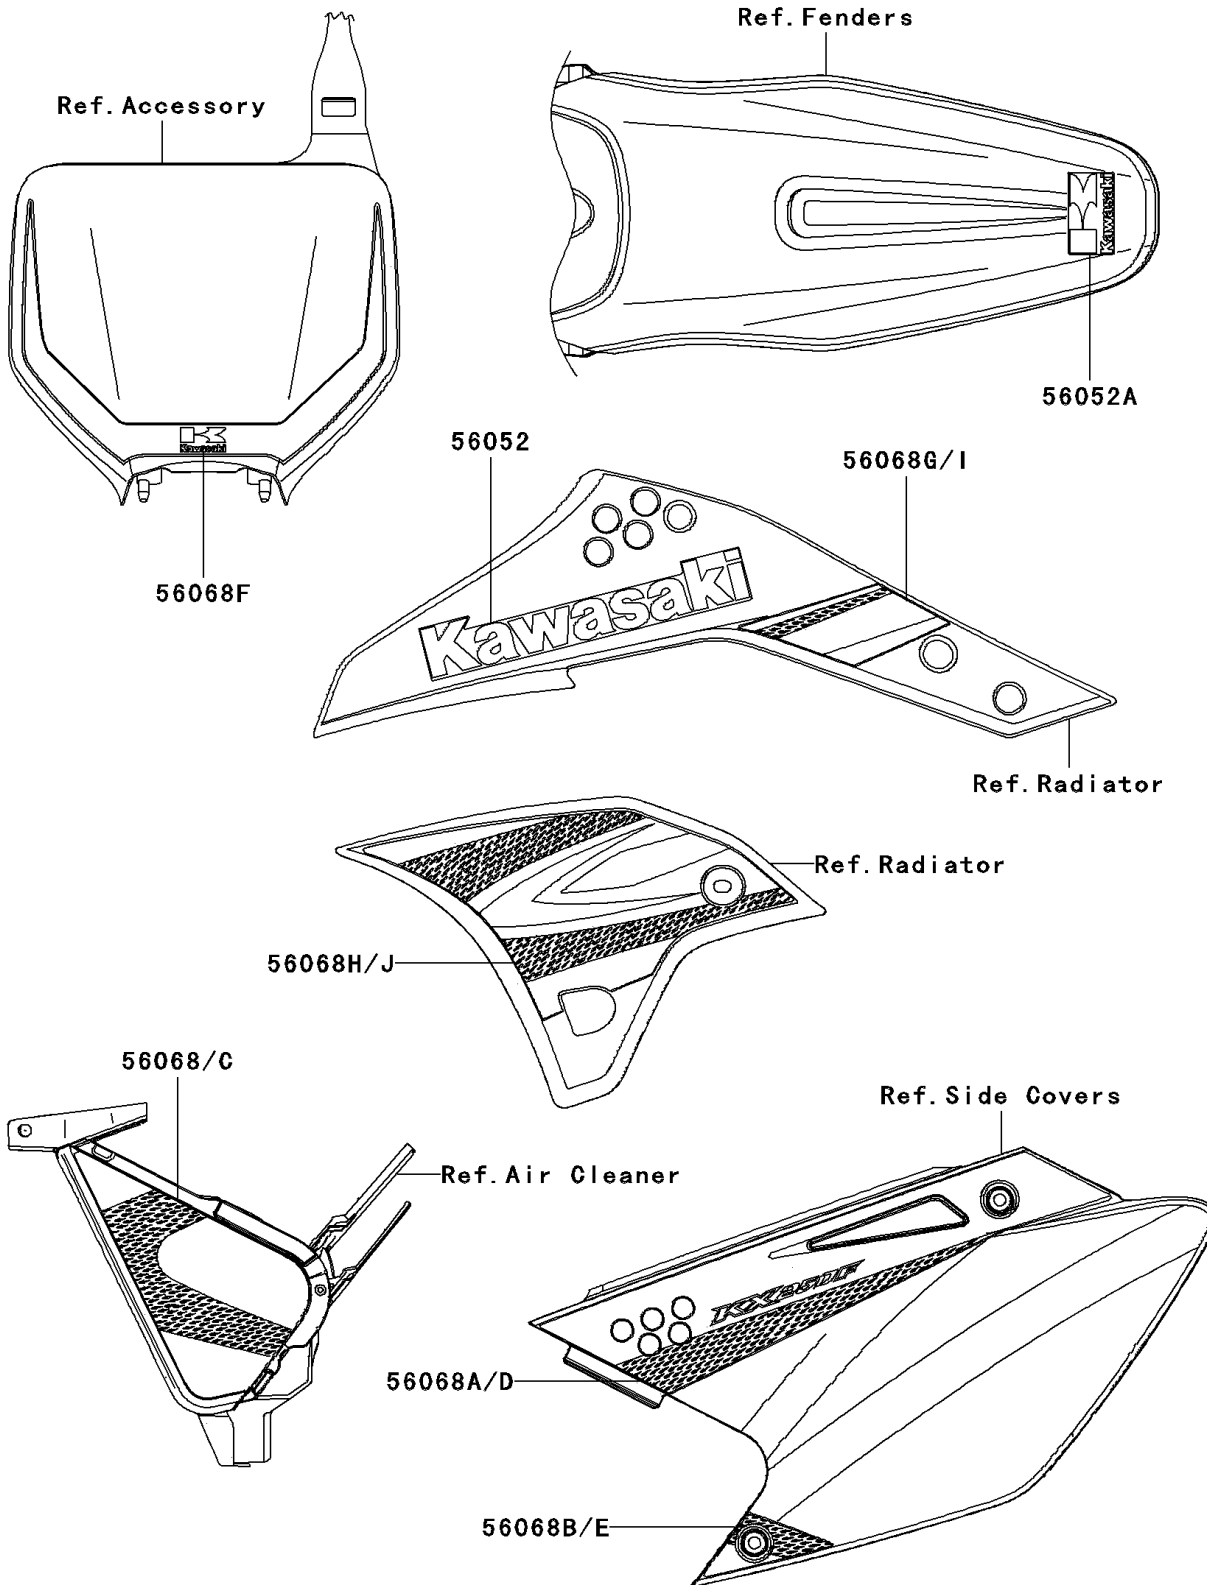

2008 KX™250F PARTS DIAGRAM

Decals

F2861

2008 KX™250F PARTS LIST

Decals

| ITEM NAME | PART NUMBER | QUANTITY |
|--|-------------|----------|
| MARK,SHROUD,KAWASAKI (Ref # 56052) | 56052-0886 | 1 |
| MARK,RR FENDER,KAWASAKI (Ref # 56052A) | 56052-0887 | 1 |
| PATTERN,AIR CLEANER,LH (Ref # 56068) | 56068-0210 | 1 |
| PATTERN,SIDE COVER,UPP,LH (Ref # 56068A) | 56068-0211 | 1 |
| PATTERN,SIDE COVER,LWR,LH (Ref # 56068B) | 56068-0212 | 1 |
| PATTERN,AIR CLEANER,RH (Ref # 56068C) | 56068-0213 | 1 |
| PATTERN,SIDE COVER,UPP,RH (Ref # 56068D) | 56068-0214 | 1 |
| PATTERN,SIDE COVER,LWR,RH (Ref # 56068E) | 56068-0215 | 1 |
| PATTERN,NUMBER PLATE (Ref # 56068F) | 56068-0216 | 1 |
| PATTERN,SHROUD,UPP,LH (Ref # 56068G) | 56068-0280 | 1 |
| PATTERN,SHROUD,LWR,LH (Ref # 56068H) | 56068-0281 | 1 |
| PATTERN,SHROUD,UPP,RH (Ref # 56068I) | 56068-0282 | 1 |
| PATTERN,SHROUD,LWR,RH (Ref # 56068J) | 56068-0283 | 1 |