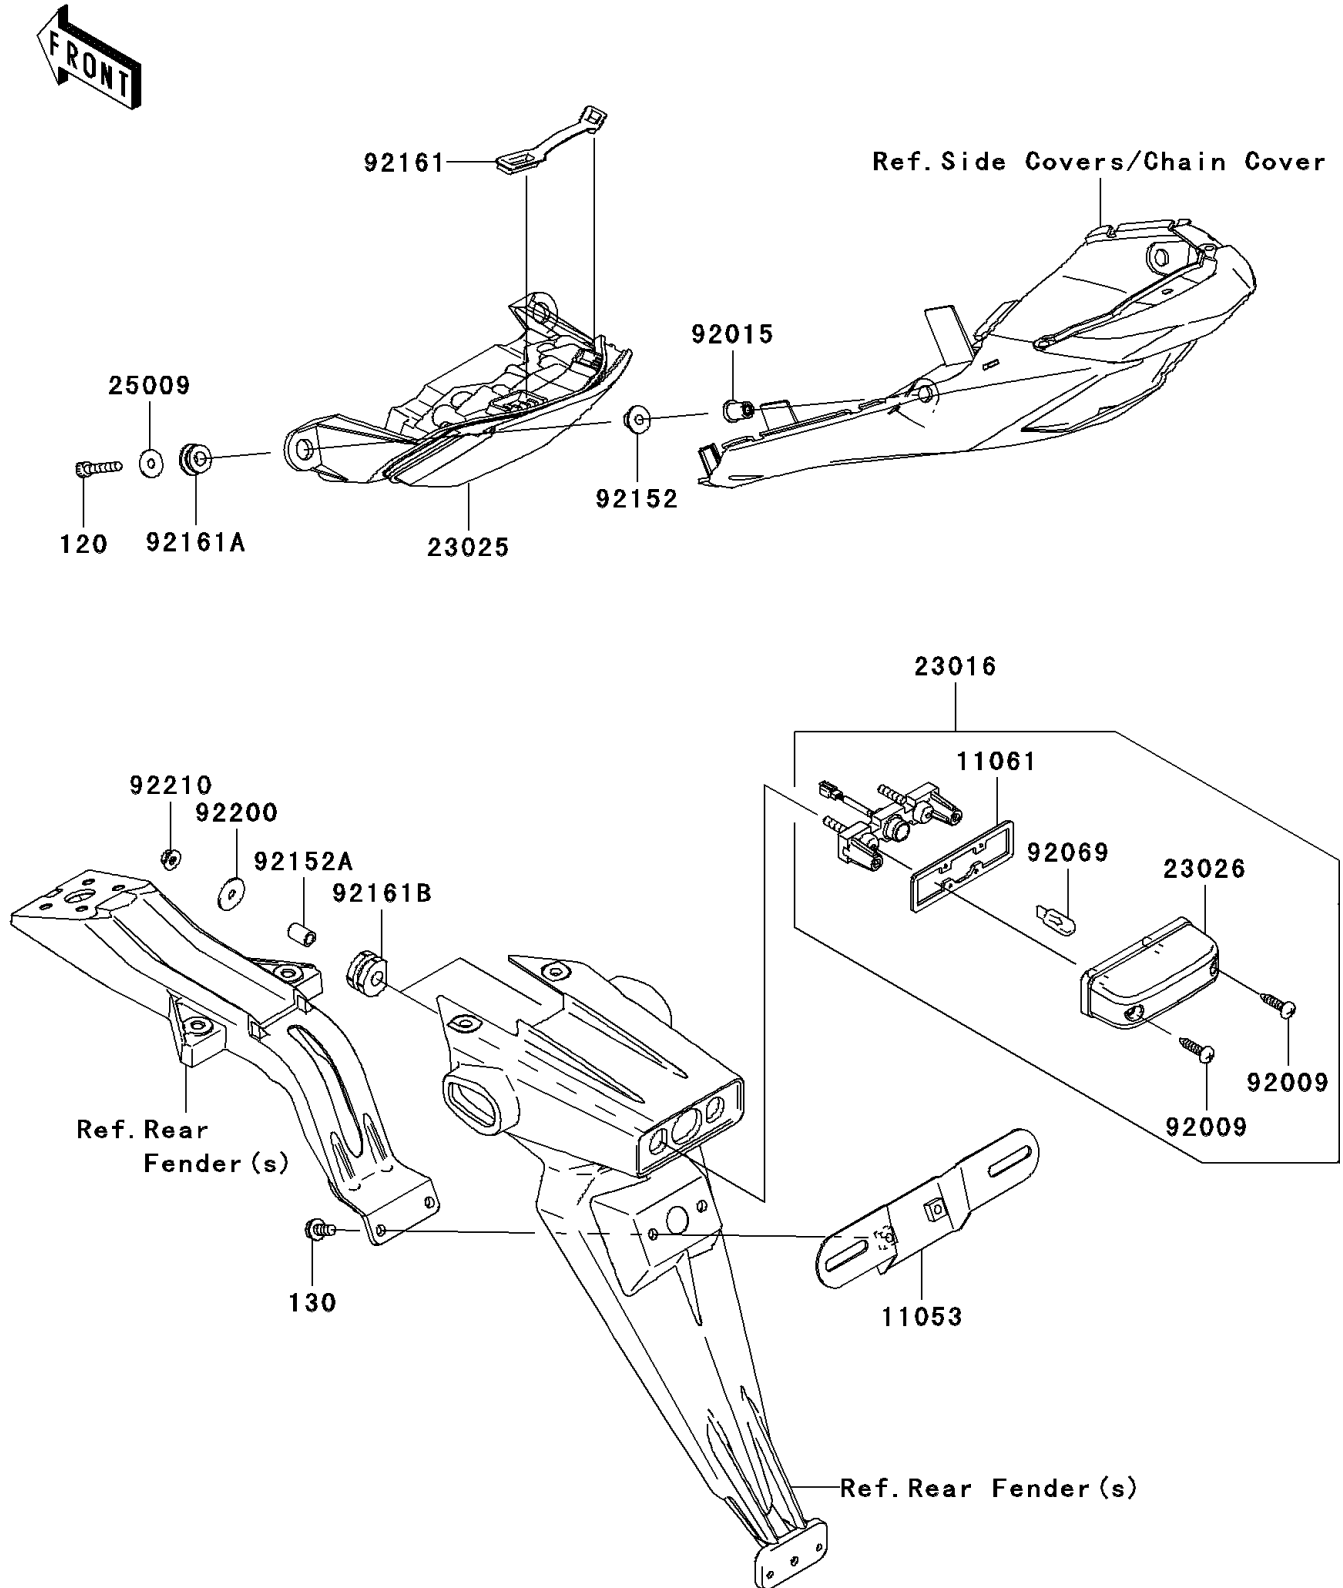

## 2010 NINJA® ZX™-10R PARTS DIAGRAM

Taillight(s)

F2720

## 2010 NINJA® ZX™-10R PARTS LIST

Taillight(s)

ITEM NAME	PART NUMBER	QUANTITY
BOLT-SOCKET,5X22 (Ref # 120)	120CA0522	1
BOLT-FLANGED,6X16 (Ref # 130)	130CA0616	1
BRACKET,LICENSE (Ref # 11053)	11053-0400	1
GASKET,LICENSE LAMP (Ref # 11061)	11061-0329	1
LAMP-ASSY,LICENSE (Ref # 23016)	23016-0020	1
LAMP-TAIL (Ref # 23025)	23025-0059	1
LENS,LICENSE LAMP (Ref # 23026)	23026-0014	1
WASHER,5.2X16X1.2 (Ref # 25009)	25009-004	1
SCREW,TAPPING,4X16 (Ref # 92009)	92009-1605	1
NUT,WELL,5MM (Ref # 92015)	92015-1757	1
BULB,12V 5W (Ref # 92069)	92069-1016	1
COLLAR (Ref # 92152)	92152-0092	1
COLLAR,6X9X13.3 (Ref # 92152A)	92152-0617	1
DAMPER,TAIL LAMP (Ref # 92161)	92161-0191	1
DAMPER (Ref # 92161A)	92161-0317	1
DAMPER (Ref # 92161B)	92161-0776	1
WASHER,5.5X20X1.2 (Ref # 92200)	92200-0284	1
NUT,FLANGED,5MM (Ref # 92210)	92210-0007	1