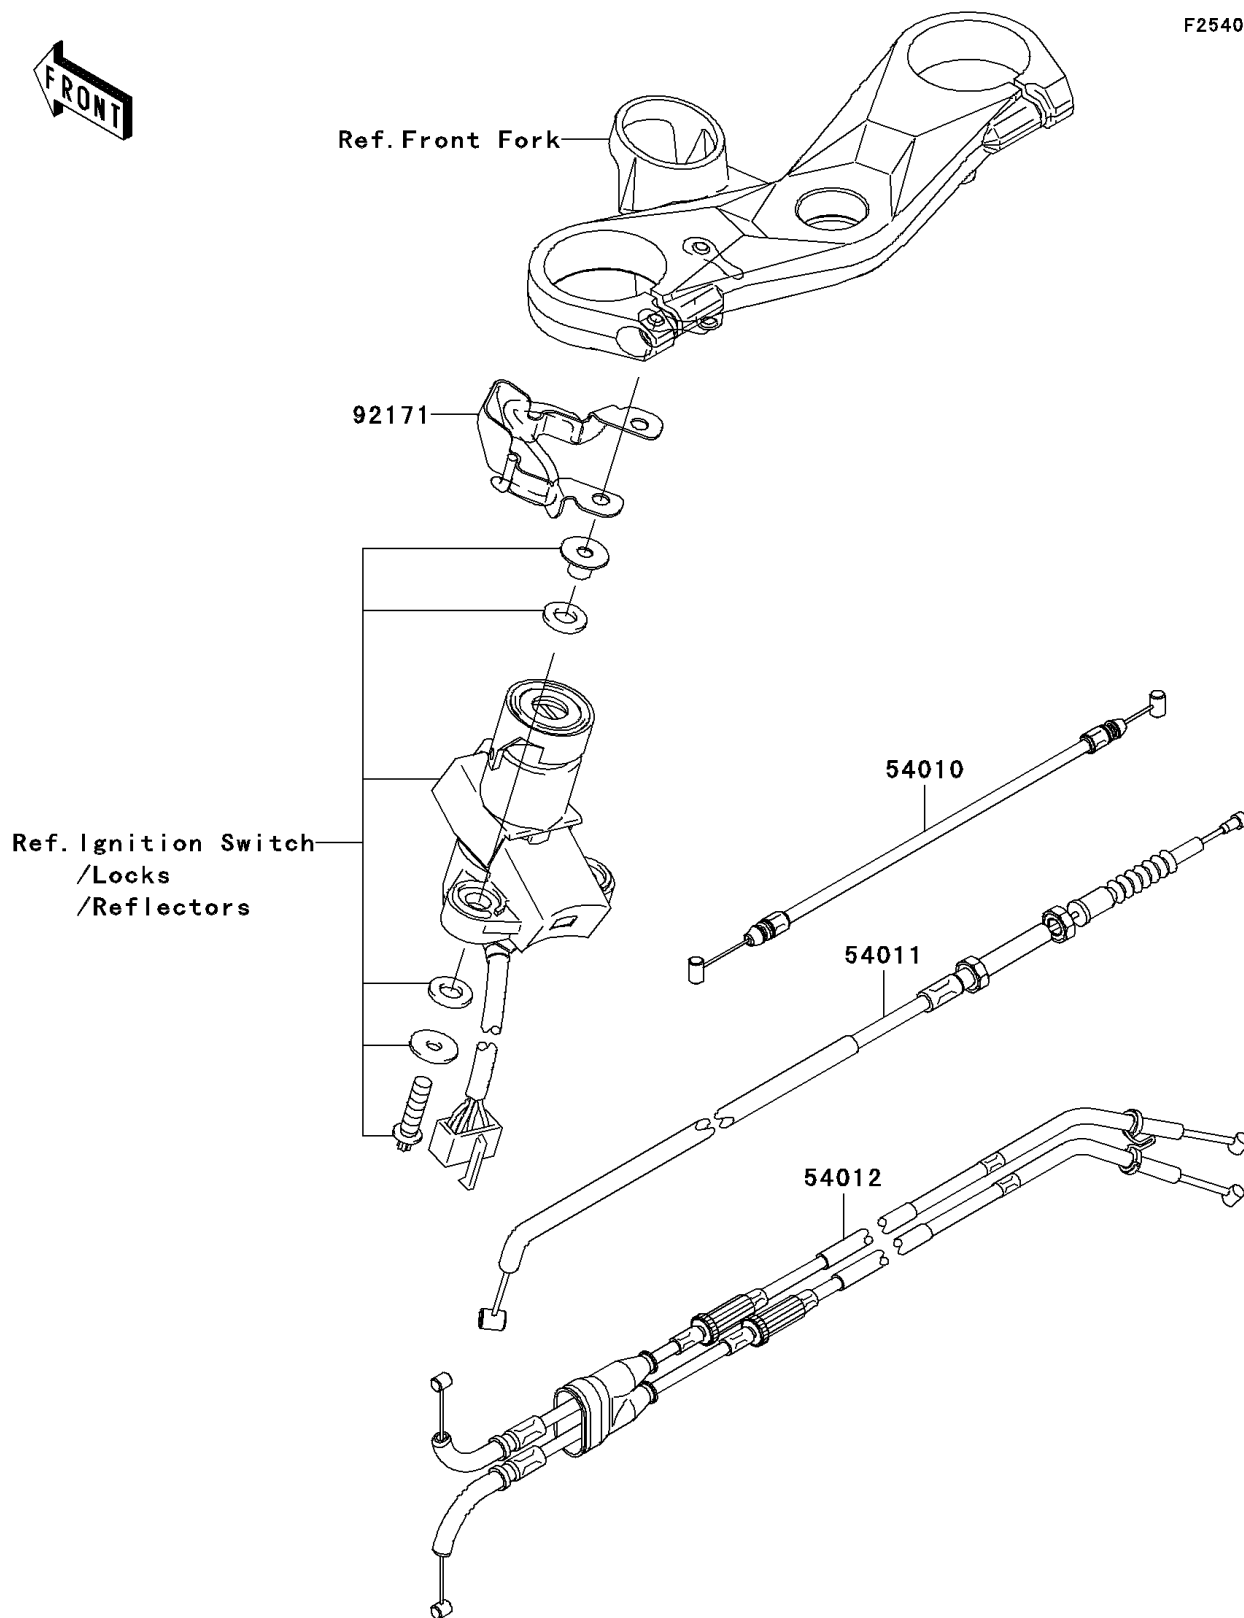

2010 NINJA® ZX™-10R PARTS DIAGRAM

Cables

F2540

2010 NINJA® ZX™-10R PARTS LIST

Cables

ITEM NAME	PART NUMBER	QUANTITY
CABLE,SEAT LOCK (Ref # 54010)	54010-0074	1
CABLE-CLUTCH (Ref # 54011)	54011-0080	1
CABLE-THROTTLE (Ref # 54012)	54012-0288	1
CLAMP,CABLE (Ref # 92171)	92171-0675	1