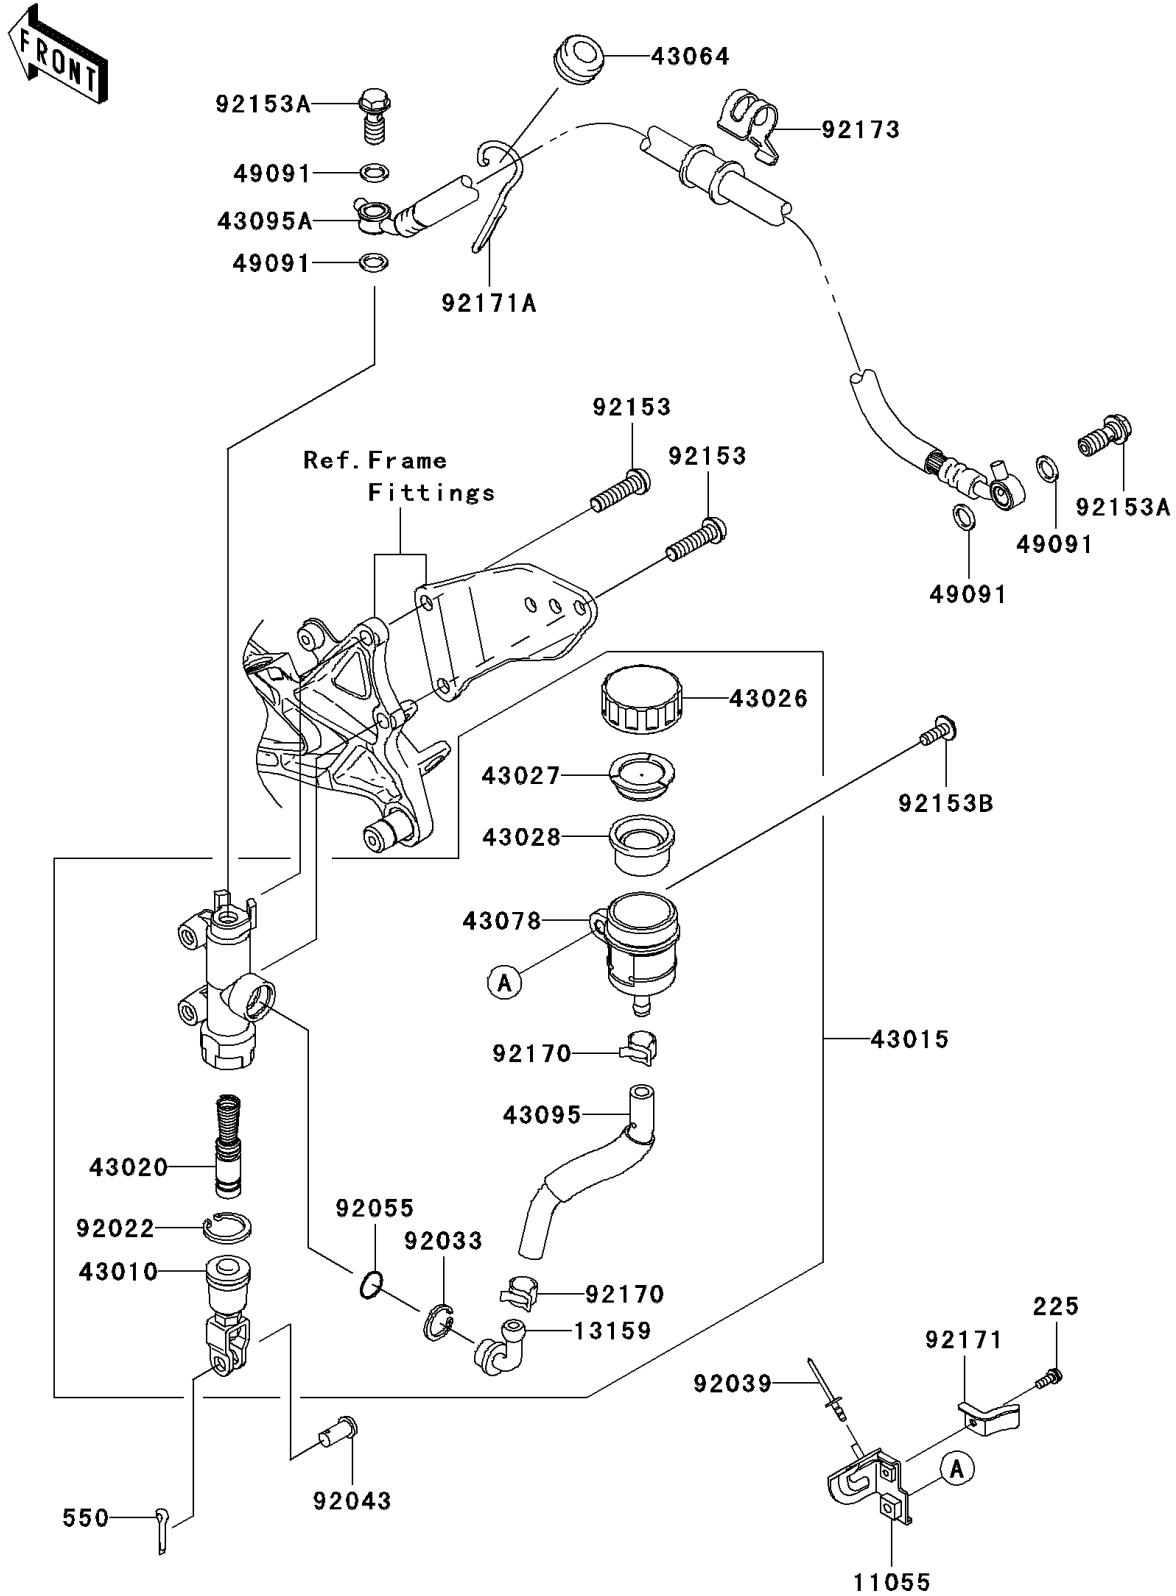

2010 NINJA® ZX™-10R PARTS DIAGRAM

Rear Master Cylinder

F2293

2010 NINJA® ZX™-10R PARTS LIST

Rear Master Cylinder

ITEM NAME	PART NUMBER	QUANTITY
SCREW-PAN-WSP-CROS,4X12 (Ref # 225)	225AB0412	1
PIN-COTTER,2.0X15 (Ref # 550)	550AA2015	1
BRACKET,RESERVOIR TANK (Ref # 11055)	11055-1029	1
CONNECTOR (Ref # 13159)	13159-1056	1
ROD-ASSY-BRAKE (Ref # 43010)	43010-1062	1
CYLINDER-ASSY-MASTER,RR (Ref # 43015)	43015-0103	1
PISTON-COMP-BRAKE (Ref # 43020)	43020-1094	1
CAP-BRAKE (Ref # 43026)	43026-0009	1
PLATE-DIAPHRAGM (Ref # 43027)	43027-1053	1
DIAPHRAGM (Ref # 43028)	43028-1065	1
GROMMET,HOSE CLAMP (Ref # 43064)	43064-006	1
RESERVOIR (Ref # 43078)	43078-0040	1
HOSE-BRAKE,RR MASTER CYLINDER (Ref # 43095)	43095-0380	1
HOSE-BRAKE (Ref # 43095A)	43095-0557	1
WASHER-SEAL,10.1X14.5X1.5 (Ref # 49091)	49091-0001	1
WASHER,CIRCRIP (Ref # 92022)	92022-1601	1
RING-SNAP,20.5MM (Ref # 92033)	92033-1186	1
RIVET (Ref # 92039)	92039-0067	1
PIN,8X17 (Ref # 92043)	92043-0104	1
RING-O,MASTER CYLINDER (Ref # 92055)	92055-1251	1
BOLT,SOCKET,8X30 (Ref # 92153)	92153-0393	1
BOLT,OIL,L=23 (Ref # 92153A)	92153-0627	1
BOLT,SOCKET,6X16 (Ref # 92153B)	92153-0817	1
CLAMP,HOSE (Ref # 92170)	92170-1091	1
CLAMP,RESERVOIR TANK (Ref # 92171)	92171-0776	1
CLAMP,BRAKE&RESERVOIR HOSE (Ref # 92171A)	92171-1699	1
CLAMP,RR BRAKE HOSE (Ref # 92173)	92173-0163	1