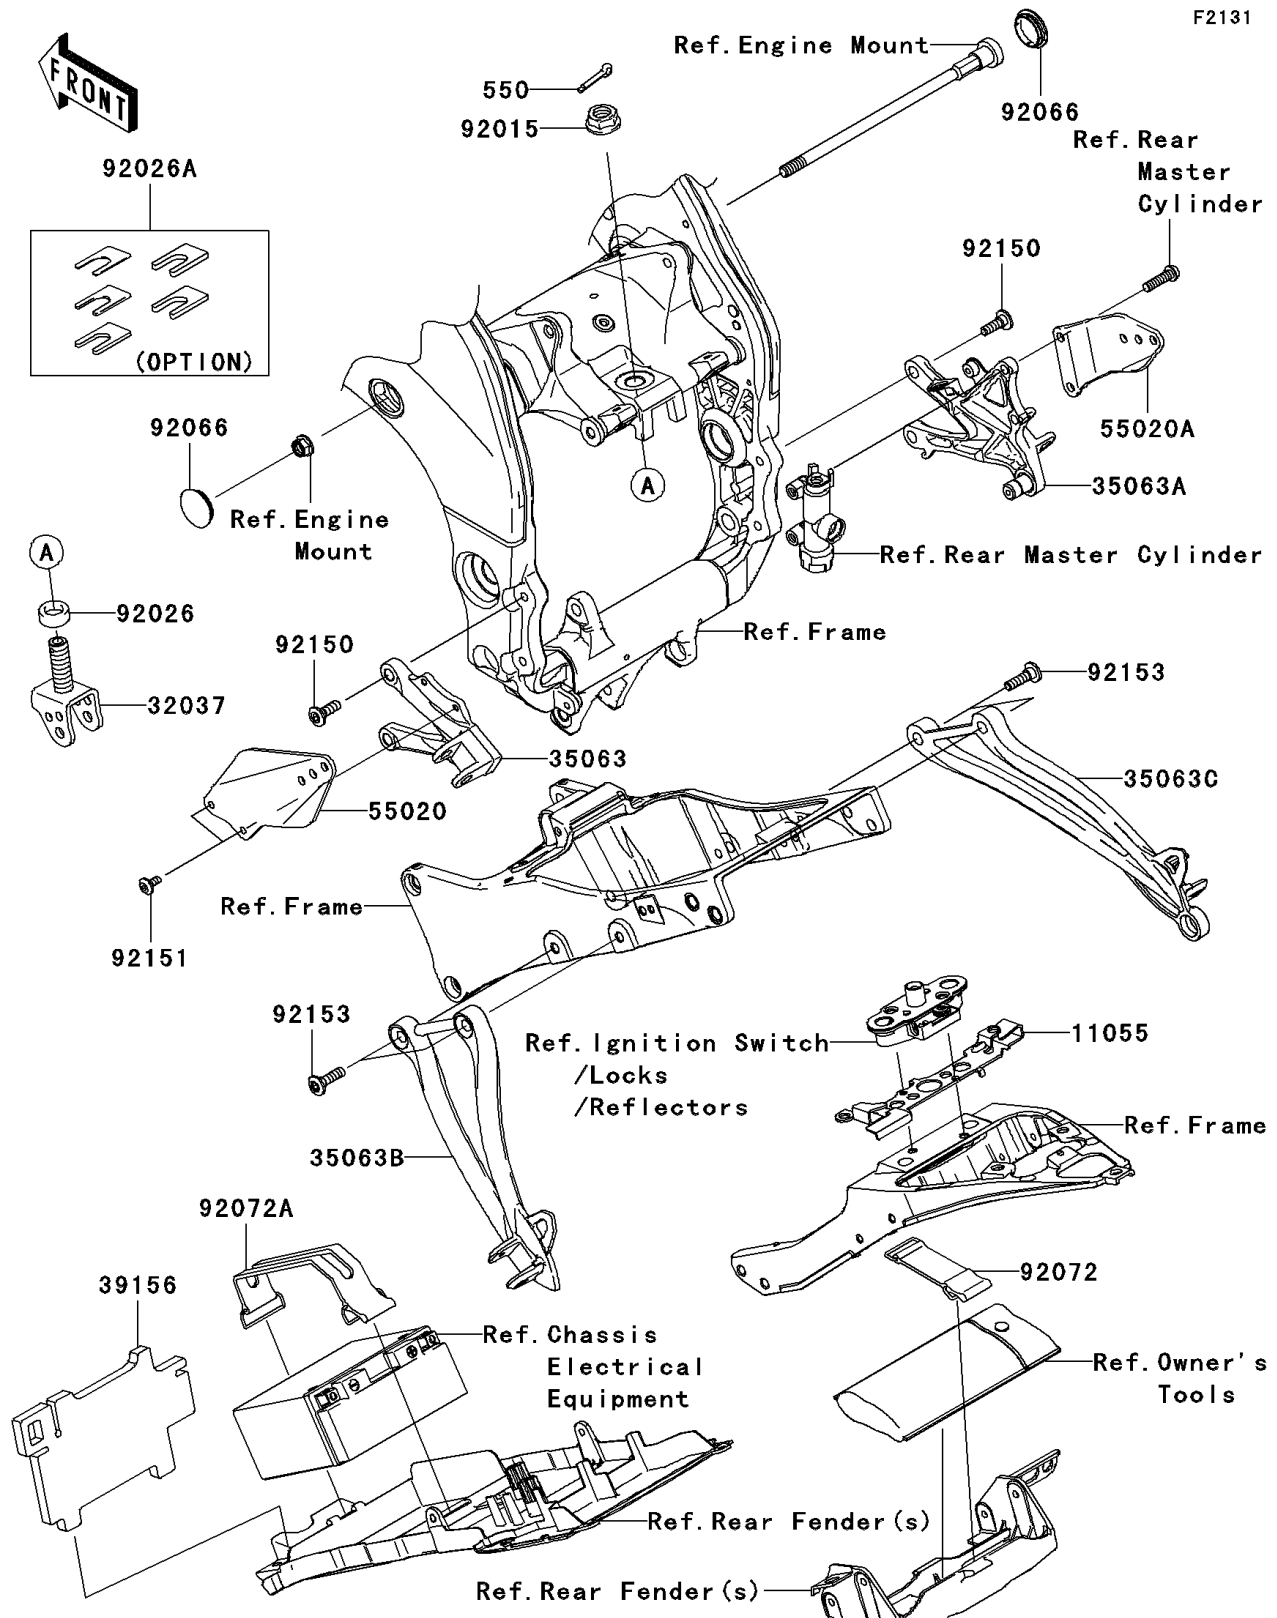

2010 NINJA® ZX™-10R PARTS DIAGRAM

Frame Fittings

2010 NINJA® ZX™-10R PARTS LIST

Frame Fittings

ITEM NAME	PART NUMBER	QUANTITY
PIN-COTTER,3X25 (Ref # 550)	550S3025	1
BRACKET,HELMET HOLDER (Ref # 11055)	11055-1011	1
BRACKET-SHOCKABSORBER (Ref # 32037)	32037-0013	1
STAY,FR,LH,F.S.BLACK (Ref # 35063)	35063-0226-18R	1
STAY,FR,RH,F.S.BLACK (Ref # 35063A)	35063-0227-18R	1
STAY,RR,LH,F.S.BLACK (Ref # 35063B)	35063-0444-18R	1
STAY,RR,RH,F.S.BLACK (Ref # 35063C)	35063-0445-18R	1
PAD,BATTERY (Ref # 39156)	39156-0443	1
GUARD,FRONT STEP STAY,LH (Ref # 55020)	55020-0414	1
GUARD,FRONT STEP STAY,RH (Ref # 55020A)	55020-0415	1
NUT,FLANGED,16MM (Ref # 92015)	92015-1881	1
SPACER,16.5X26X10 (Ref # 92026)	92026-0129	1
SPACER,SET (Ref # 92026A)	92026-1586	1
PLUG (Ref # 92066)	92066-0120	1
BAND,TOOL (Ref # 92072)	92072-1176	1
BAND,L=168 (Ref # 92072A)	92072-1306	1
BOLT,8X25 (Ref # 92150)	92150-1845	1
BOLT,SOCKET,6X14 (Ref # 92151)	92151-1654	1
BOLT,SOCKET,8X30 (Ref # 92153)	92153-1630	1