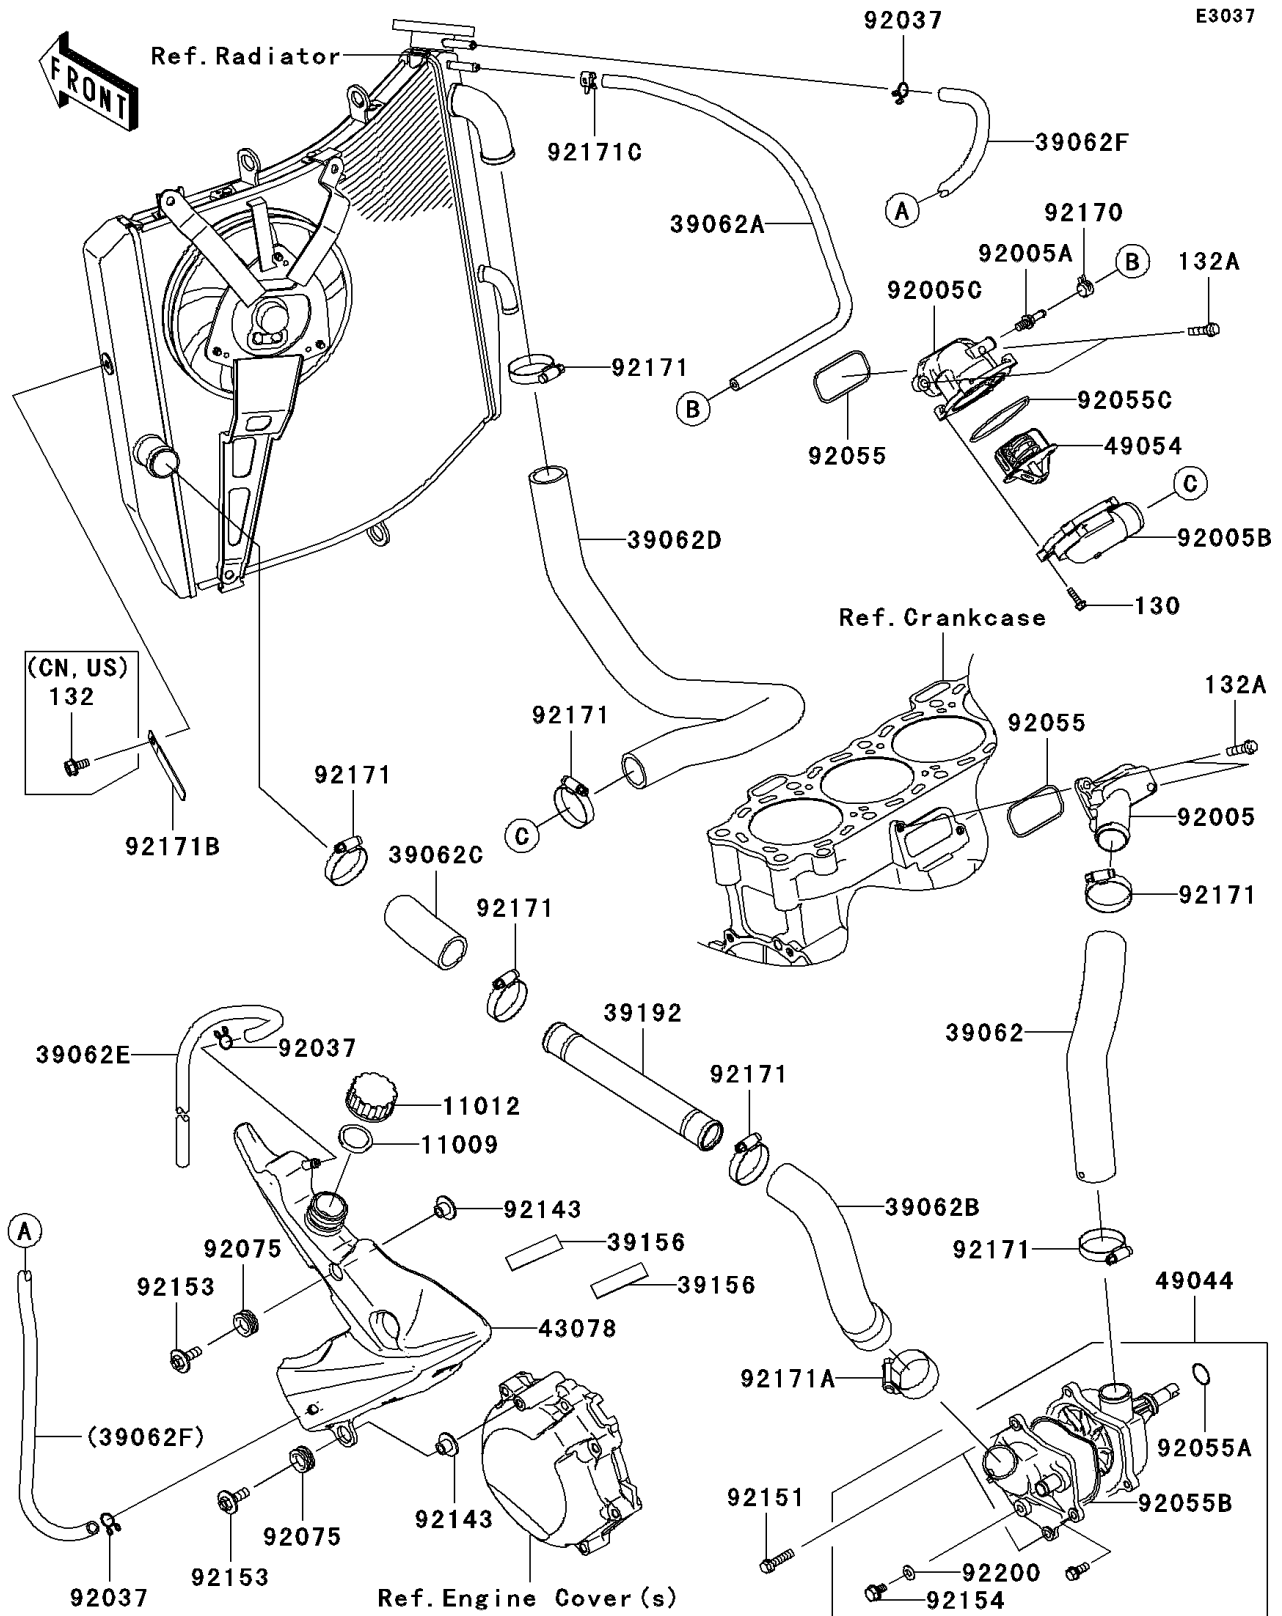

## 2010 NINJA® ZX™-10R PARTS DIAGRAM

Water Pipe

## 2010 NINJA® ZX™-10R PARTS LIST

Water Pipe

ITEM NAME	PART NUMBER	QUANTITY
BOLT-FLANGED,5X18 (Ref # 130)	130BB0518	1
BOLT-FLANGED-SMALL,6X20 (Ref # 132A)	132BC0620	1
GASKET,RESERVOIR TANK CAP (Ref # 11009)	11009-1145	1
CAP (Ref # 11012)	11012-1084	1
HOSE-COOLING,W.PUMP-CYLINDER (Ref # 39062)	39062-0100	1
HOSE-COOLING,4X10X490 (Ref # 39062A)	39062-0170	1
HOSE-COOLING,PIPE-W.PUMP (Ref # 39062B)	39062-0228	1
HOSE-COOLING,RAD.-PIPE (Ref # 39062C)	39062-0237	1
HOSE-COOLING,THERMOSTAT-RAD. (Ref # 39062D)	39062-0256	1
HOSE-COOLING,OVER FLOW (Ref # 39062E)	39062-0260	1
HOSE-COOLING,RETURN (Ref # 39062F)	39062-0267	1
PAD (Ref # 39156)	39156-0462	1
PIPE-WATER (Ref # 39192)	39192-0089	1
RESERVOIR (Ref # 43078)	43078-0050	1
PUMP-WATER (Ref # 49044)	49044-0008	1
THERMOSTAT (Ref # 49054)	49054-1067	1
FITTING (Ref # 92005)	92005-0010	1
FITTING (Ref # 92005A)	92005-0056	1
FITTING,THERMO CAP (Ref # 92005B)	92005-0076	1
FITTING,THERMO CASE (Ref # 92005C)	92005-0102	1
CLAMP,TUBE (Ref # 92037)	92037-147	1
RING-O,YP 27.6 57.6 1.9 (Ref # 92055)	92055-0021	1
RING-O (Ref # 92055A)	92055-0069	1
RING-O (Ref # 92055B)	92055-0088	1
RING-O,THERMOSTAT CAP (Ref # 92055C)	92055-1699	1
DAMPER (Ref # 92075)	92075-1634	1
COLLAR (Ref # 92143)	92143-1962	1
BOLT,FLANGED-SMALL,6X25 (Ref # 92151)	92151-1930	1
BOLT,UPSET-WP,M6X22 (Ref # 92153)	92153-0640	1

## 2010 NINJA® ZX™-10R PARTS LIST

Water Pipe

ITEM NAME	PART NUMBER	QUANTITY
BOLT,DRAIN (Ref # 92154)	92154-0184	1
CLAMP (Ref # 92170)	92170-1493	1
CLAMP (Ref # 92171)	92171-0179	1
CLAMP (Ref # 92171A)	92171-0180	1
CLAMP (Ref # 92171B)	92171-0652	1
CLAMP (Ref # 92171C)	92171-0719	1
WASHER,DRAIN (Ref # 92200)	92200-0498	1
BOLT-FLANGED-SMALL,6X12 (Ref # 132)	132BB0612	1