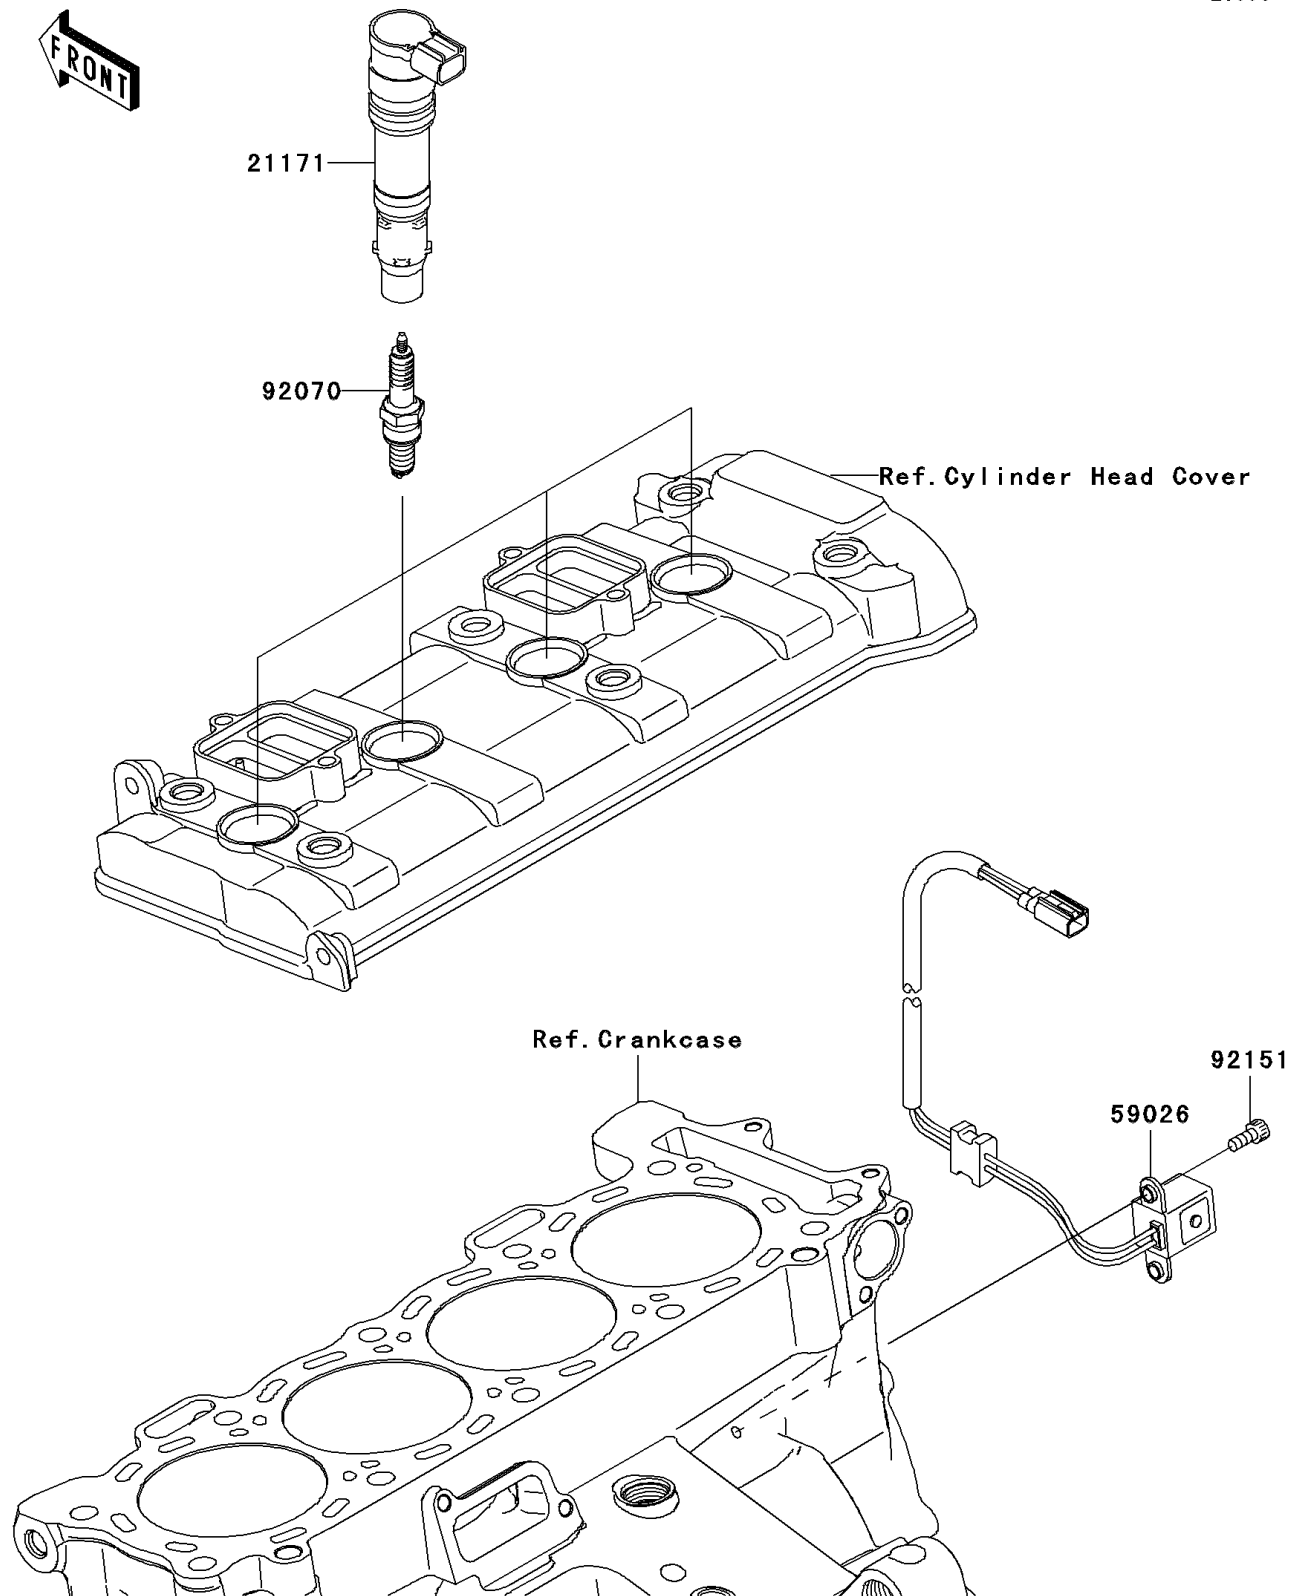

2010 NINJA® ZX™-10R PARTS DIAGRAM

Ignition System

E1830

2010 NINJA® ZX™-10R PARTS LIST

Ignition System

| ITEM NAME | PART NUMBER | QUANTITY |
|--------------------------------------|-------------|----------|
| COIL-ASSY-IGNITION (Ref # 21171) | 21171-0005 | 1 |
| COIL-PULSING (Ref # 59026) | 59026-0031 | 1 |
| PLUG-SPARK,CR9EIA(NGK) (Ref # 92070) | 92070-0014 | 1 |
| BOLT,SOCKET,5X12 (Ref # 92151) | 92151-1118 | 1 |