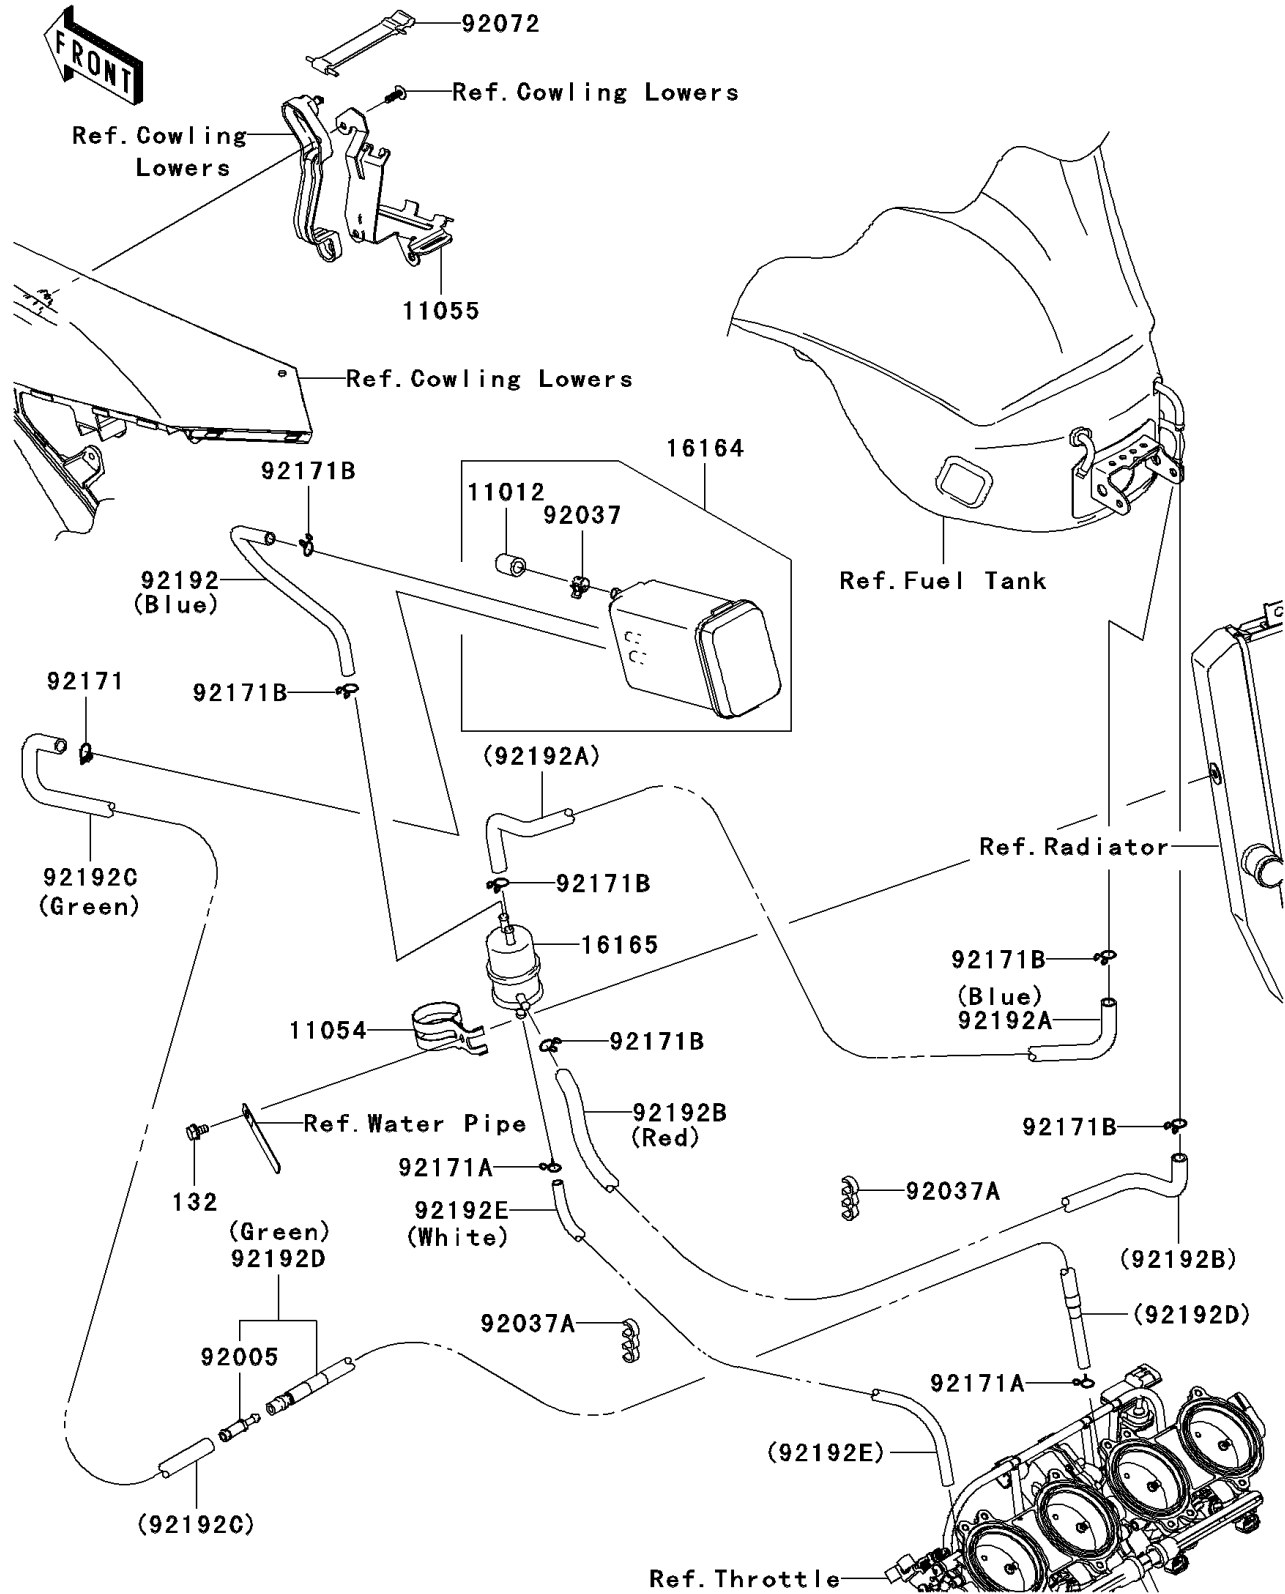

2010 NINJA® ZX™-10R PARTS DIAGRAM

Fuel Evaporative System(CA)

E1650

2010 NINJA® ZX™-10R PARTS LIST

Fuel Evaporative System(CA)

ITEM NAME	PART NUMBER	QUANTITY
BOLT-FLANGED-SMALL,6X14 (Ref # 132)	132BB0614	1
CAP,CANISTER (Ref # 11012)	11012-1388	1
BRACKET,SEPARATOR (Ref # 11054)	11054-0012	1
BRACKET,CANISTER (Ref # 11055)	11055-1018	1
CANISTER (Ref # 16164)	16164-1054	1
SEPARATOR (Ref # 16165)	16165-1001	1
FITTING (Ref # 92005)	92005-0032	1
CLAMP,CANISTER (Ref # 92037)	92037-1512	1
CLAMP,TUBE (Ref # 92037A)	92037-1941	1
BAND,CANISTER (Ref # 92072)	92072-0115	1
CLAMP (Ref # 92171)	92171-0574	1
CLAMP (Ref # 92171A)	92171-0576	1
CLAMP (Ref # 92171B)	92171-0718	1
TUBE,SEP.-CANISTER,BLUE (Ref # 92192)	92192-0531	1
TUBE,SEP.-TANK,BLUE (Ref # 92192A)	92192-0532	1
TUBE,SEP.-TANK,RED (Ref # 92192B)	92192-0533	1
TUBE,FITTING-CANISTER,GRN (Ref # 92192C)	92192-0534	1
TUBE,FITTING-THROBO,GRN (Ref # 92192D)	92192-0535	1
TUBE,SEP.-THROBO,WHITE (Ref # 92192E)	92192-0689	1