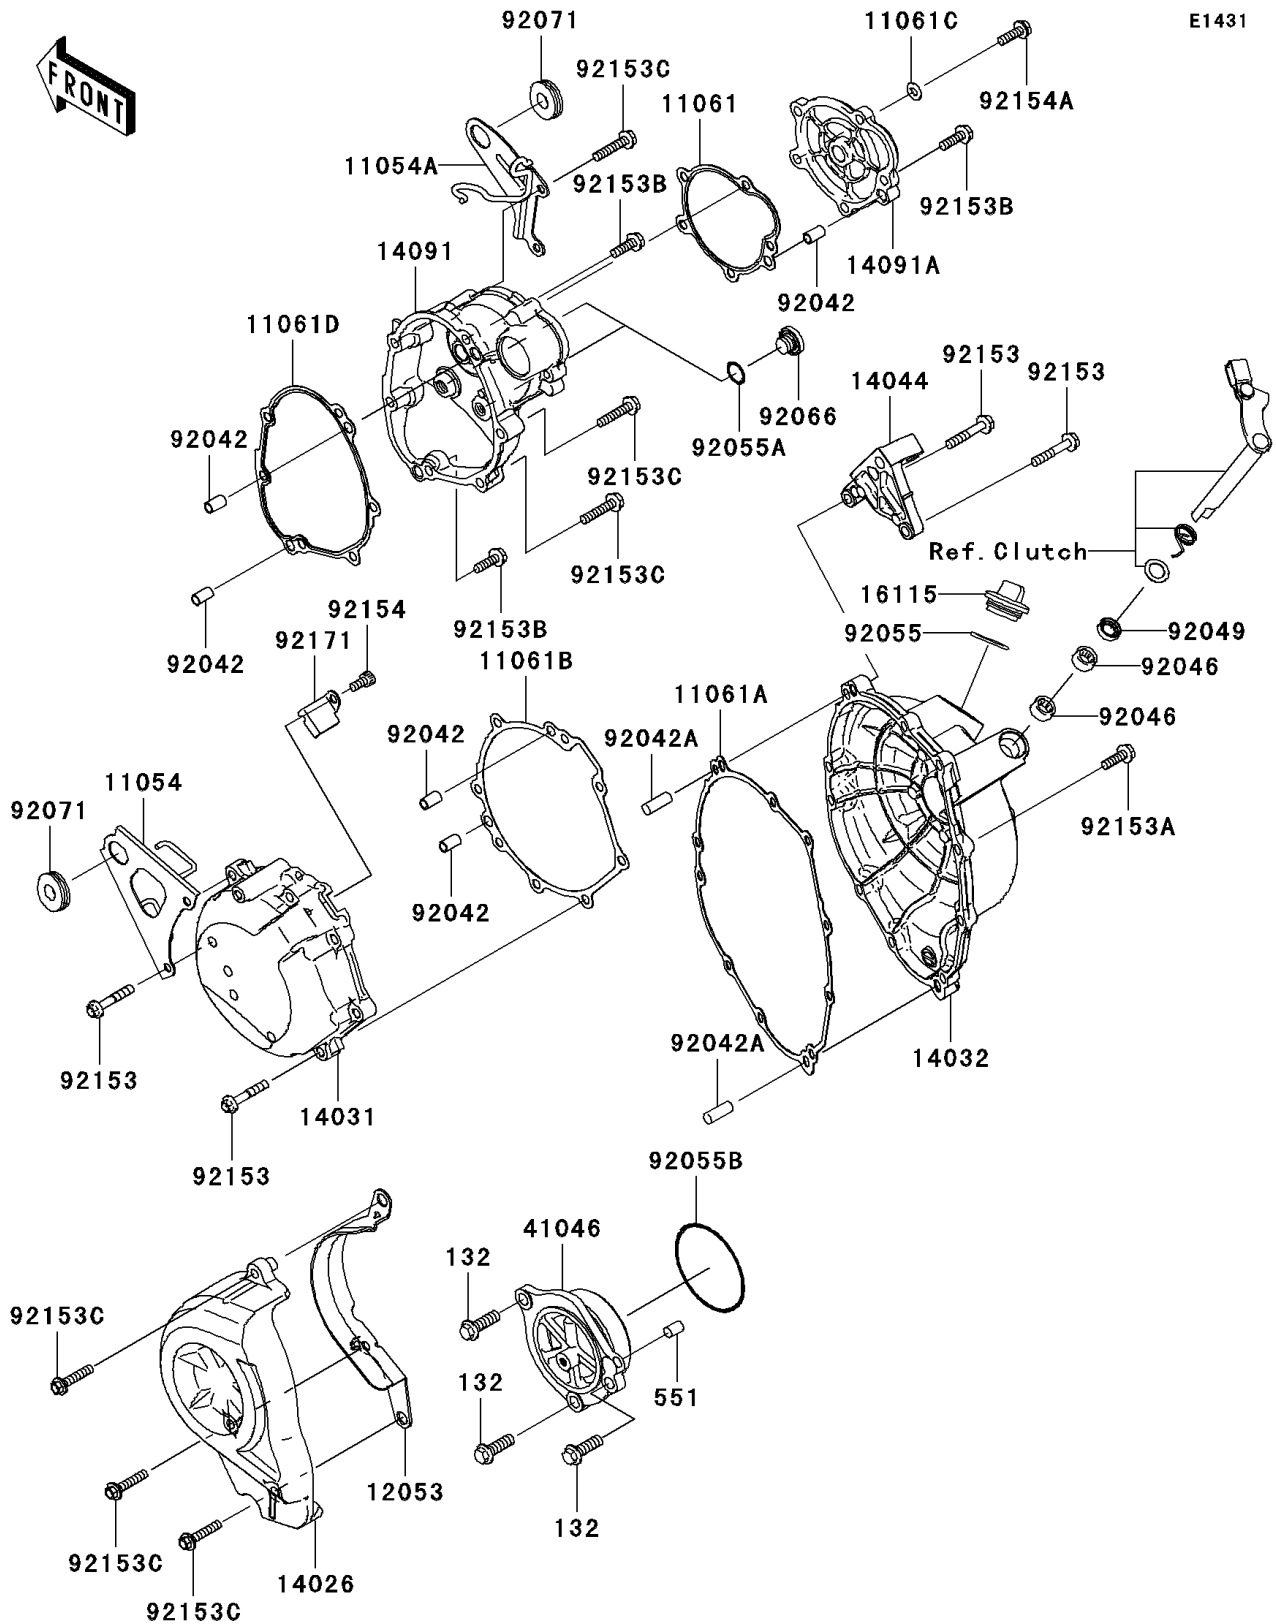

2010 NINJA® ZX™-10R PARTS DIAGRAM

Engine Cover(s)

E1431

2010 NINJA® ZX™-10R PARTS LIST

Engine Cover(s)

ITEM NAME	PART NUMBER	QUANTITY
BOLT-FLANGED-SMALL,8X25 (Ref # 132)	132BD0825	1
PIN-DOWEL,8X12 (Ref # 551)	551A0812	1
BRACKET,GENERATOR COVER (Ref # 11054)	11054-1958	1
BRACKET,STARTER COVER (Ref # 11054A)	11054-1959	1
GASKET,IDLE GEAR COVER (Ref # 11061)	11061-0177	1
GASKET,CLUTCH COVER (Ref # 11061A)	11061-0178	1
GASKET,GENERATOR COVER (Ref # 11061B)	11061-0179	1
GASKET,6.2X13.5X1.0 (Ref # 11061C)	11061-0262	1
GASKET,LARGE COVER (Ref # 11061D)	11061-0336	1
GUIDE-CHAIN (Ref # 12053)	12053-0169	1
COVER-CHAIN (Ref # 14026)	14026-0054	1
COVER-GENERATOR,F.S.BLACK (Ref # 14031)	14031-0045-11E	1
COVER-CLUTCH (Ref # 14032)	14032-0105	1
HOLDER-CABLE (Ref # 14044)	14044-0031	1
COVER,STARTER,LARGE (Ref # 14091)	14091-0860	1
COVER,STARTER,SMALL (Ref # 14091A)	14091-0905	1
CAP-OIL FILLER (Ref # 16115)	16115-1009	1
HOUSING-BEARING (Ref # 41046)	41046-0012	1
PIN,DOWEL,6.3X8X14 (Ref # 92042)	92042-007	1
PIN,DOWEL,8X22 (Ref # 92042A)	92042-044	1
BEARING-NEEDLE,HK1210FM (Ref # 92046)	92046-0034	1
SEAL-OIL,CLUTCH RELEASE (Ref # 92049)	92049-1475	1
RING-O,31.7X2.4 (Ref # 92055)	92055-049	1
RING-O,ID=13.8 (Ref # 92055A)	92055-1141	1
RING-O,65.2X2.4 (Ref # 92055B)	92055-1408	1
PLUG,TIMING HOLE (Ref # 92066)	92066-0067	1
GROMMET (Ref # 92071)	92071-1043	1
BOLT,FLANGED,6X35 (Ref # 92153)	92153-0690	1
BOLT,FLANGED,6X25 (Ref # 92153A)	92153-0764	1

2010 NINJA® ZX™-10R PARTS LIST

Engine Cover(s)

ITEM NAME	PART NUMBER	QUANTITY
BOLT-FLANGED,6X20 (Ref # 92153B)	92153-1010	1
BOLT-FLANGED,6X30 (Ref # 92153C)	92153-1315	1
BOLT,SOCKET,6X12 (Ref # 92154)	92154-0040	1
BOLT,FLANGED,6X20 (Ref # 92154A)	92154-0107	1
CLAMP (Ref # 92171)	92171-1566	1