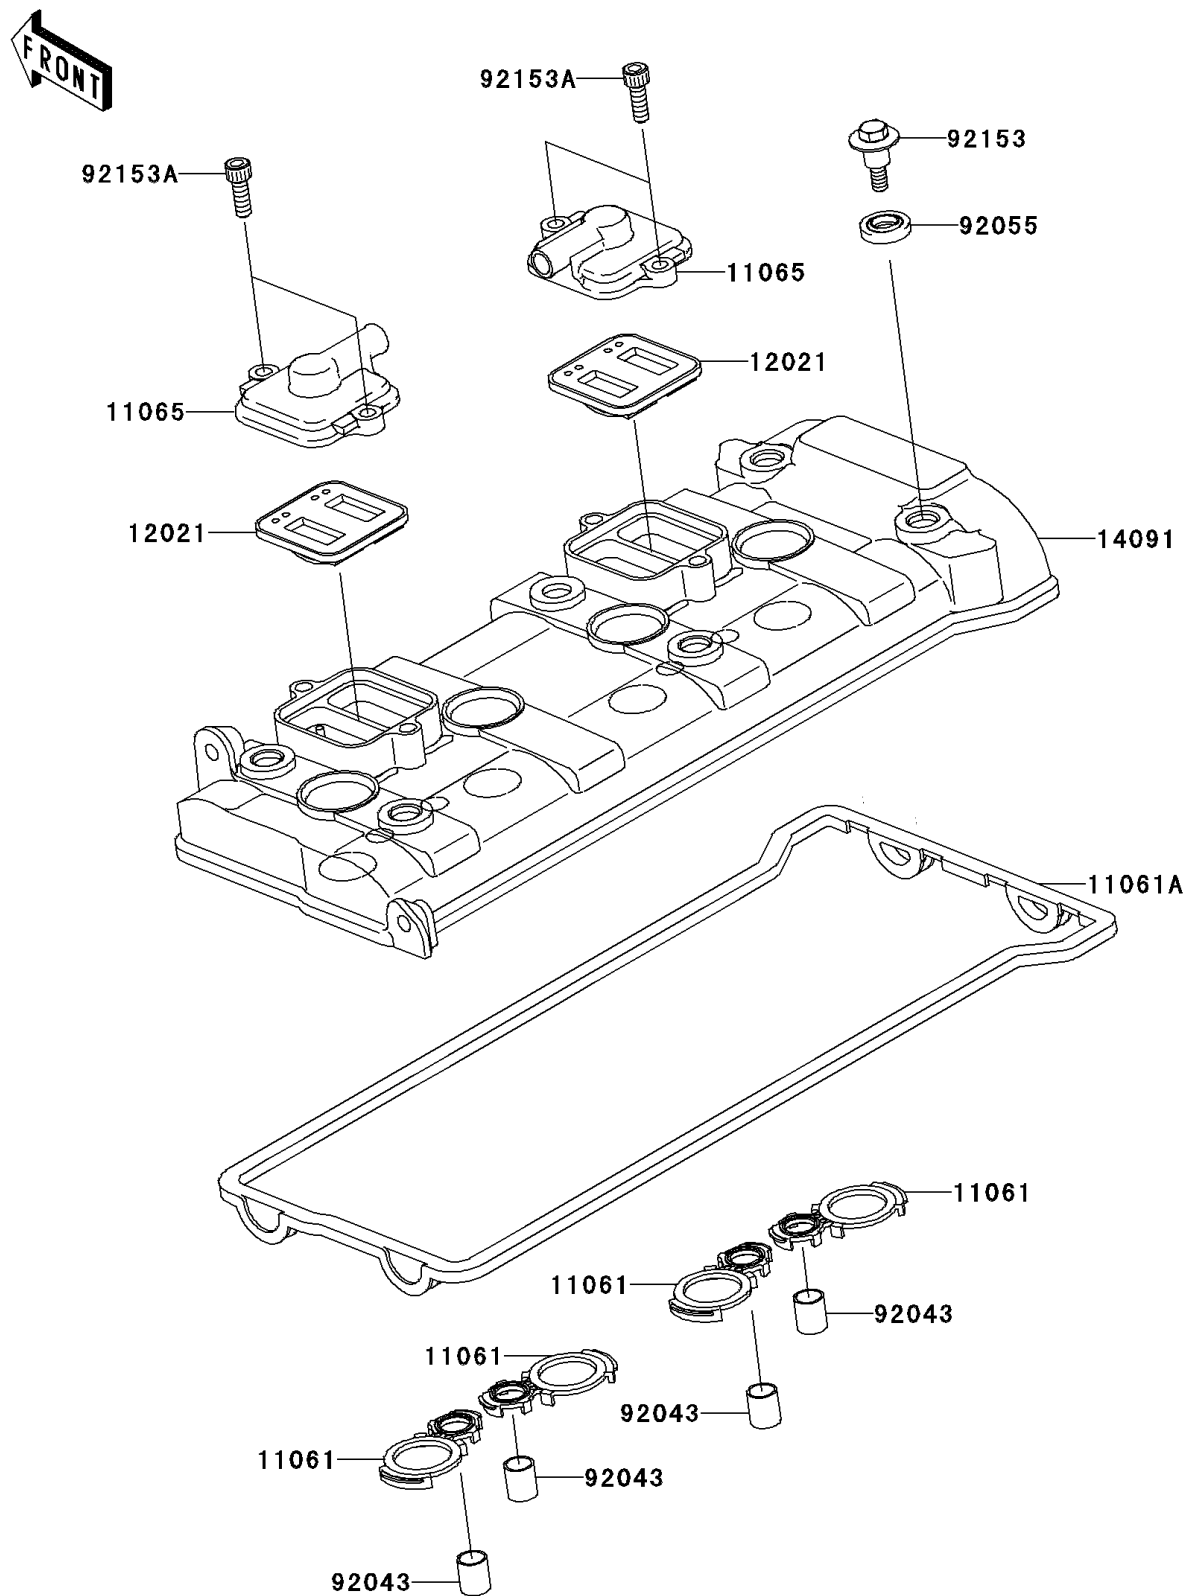

2010 NINJA® ZX™-10R PARTS DIAGRAM

Cylinder Head Cover

E1112

2010 NINJA® ZX™-10R PARTS LIST

Cylinder Head Cover

ITEM NAME	PART NUMBER	QUANTITY
GASKET,PLUG HOLE (Ref # 11061)	11061-0064	1
GASKET,HEAD COVER (Ref # 11061A)	11061-0223	1
CAP (Ref # 11065)	11065-1247	1
VALVE-ASSY-REED (Ref # 12021)	12021-0020	1
COVER,HEAD (Ref # 14091)	14091-0909	1
PIN,10.1X12X14 (Ref # 92043)	92043-4009	1
RING-O,HEAD COVER BOLT (Ref # 92055)	92055-1352	1
BOLT,FLANGED,6X22.5 (Ref # 92153)	92153-1016	1
BOLT,SOCKET,6X18 (Ref # 92153A)	92153-1284	1