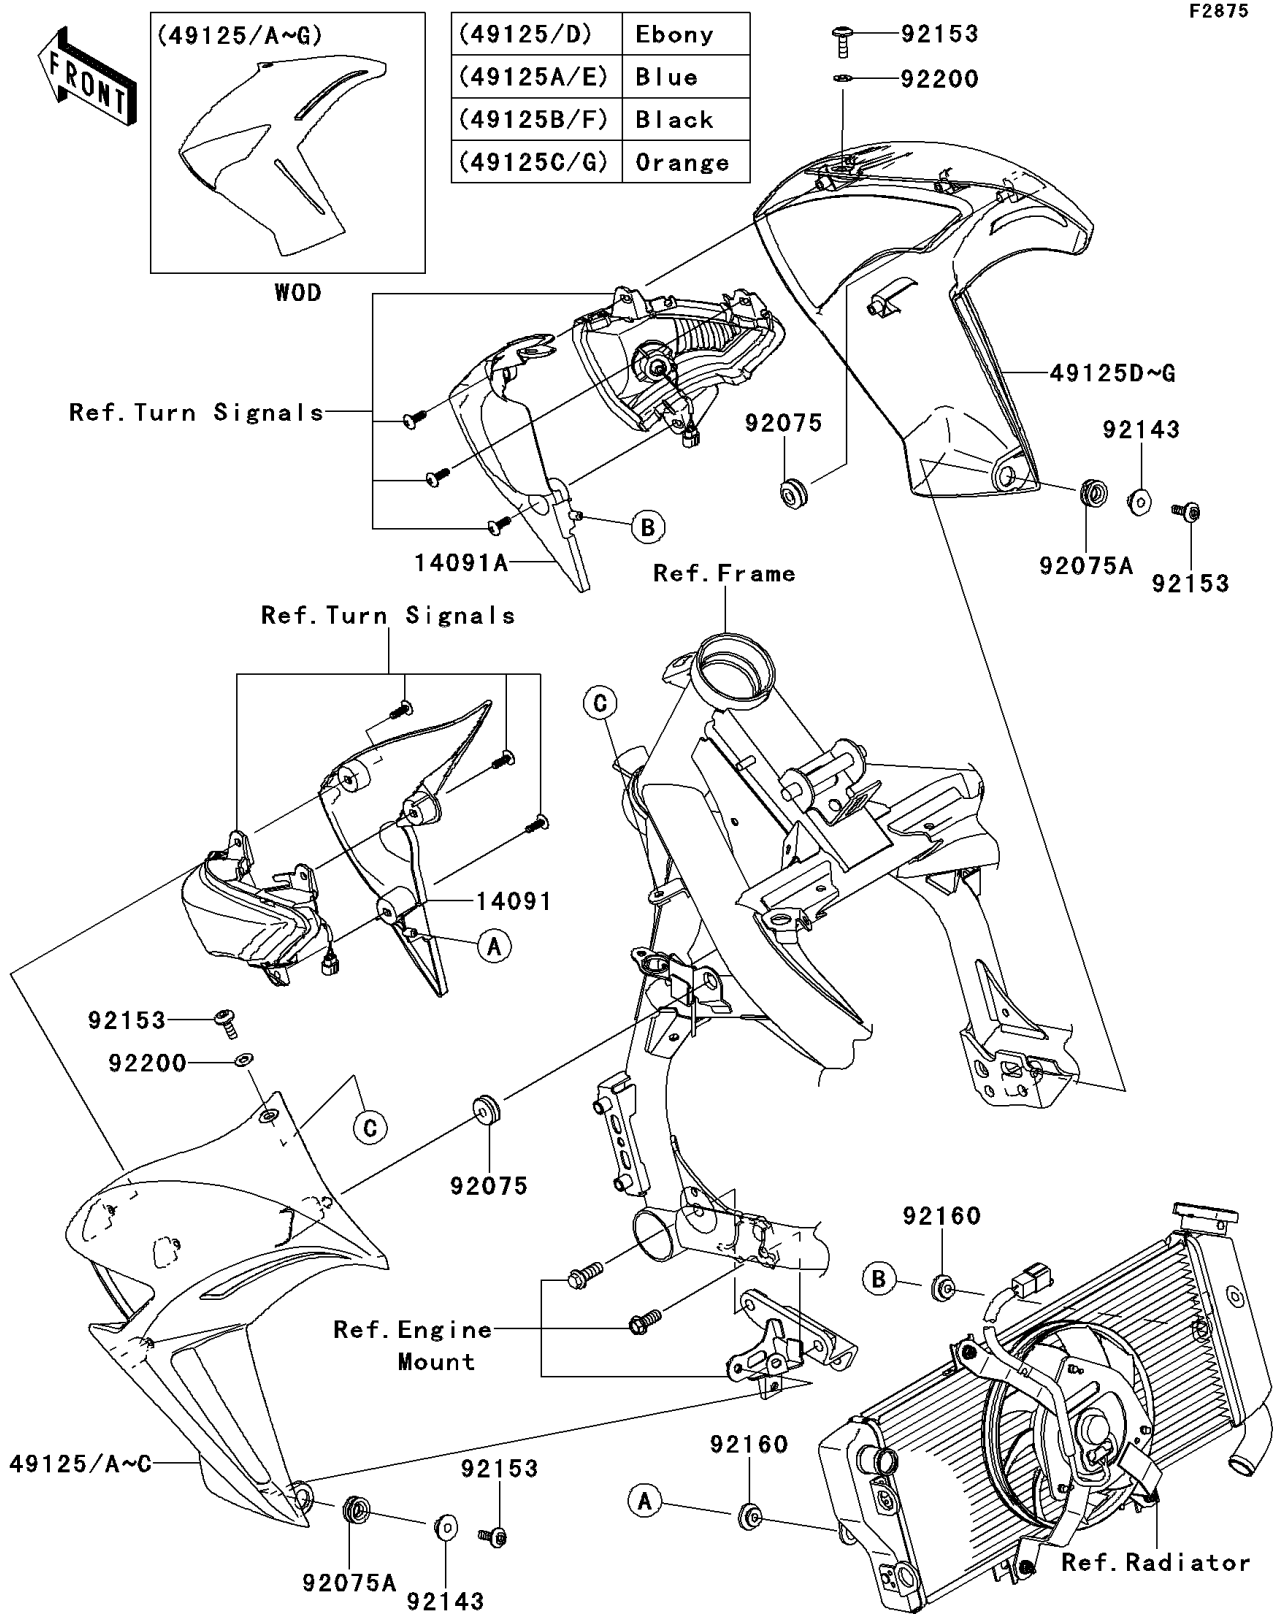

2009 ER-6n PARTS DIAGRAM

Shroud

2009 ER-6n PARTS LIST

Shroud

ITEM NAME	PART NUMBER	QUANTITY
COVER,SHROUD,LH (Ref # 14091)	14091-1590	1
COVER,SHROUD,RH (Ref # 14091A)	14091-1591	1
SHROUD,LH,C.P.BLUE (Ref # 49125A)	49125-0033-15D	1
SHROUD,RH,C.P.BLUE (Ref # 49125E)	49125-0034-15D	1
DAMPER (Ref # 92075)	92075-1067	1
DAMPER (Ref # 92075A)	92075-1634	1
COLLAR (Ref # 92143)	92143-1962	1
BOLT,6X18 (Ref # 92153)	92153-0816	1
DAMPER (Ref # 92160)	92160-1613	1
WASHER,6.5X14X1 (Ref # 92200)	92200-1388	1