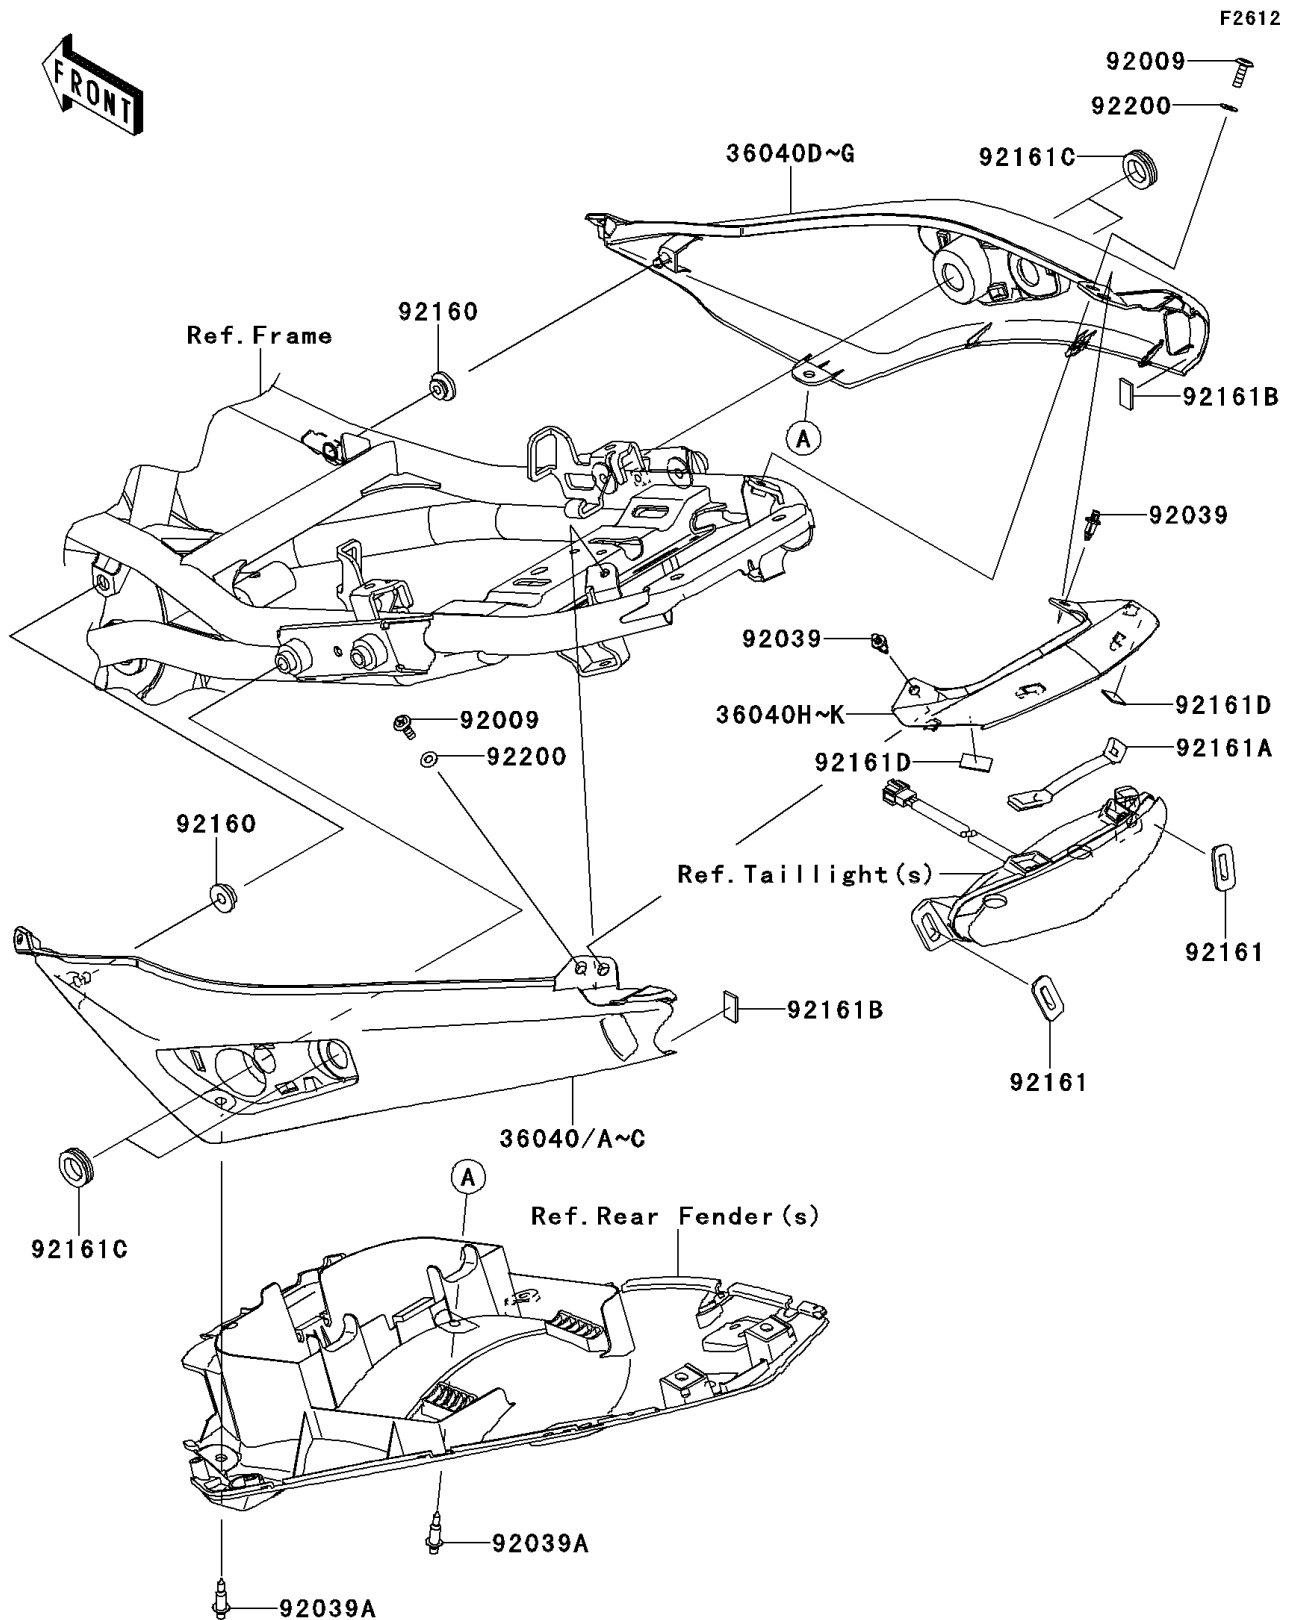

## 2009 ER-6n PARTS DIAGRAM

Seat Cover

## 2009 ER-6n PARTS LIST

Seat Cover

ITEM NAME	PART NUMBER	QUANTITY
COVER-TAIL,LH,C.P.BLUE (Ref # 36040A)	36040-0081-15D	1
COVER-TAIL,RH,C.P.BLUE (Ref # 36040E)	36040-0082-15D	1
COVER-TAIL,CNT,C.P.BLUE (Ref # 36040I)	36040-0083-15D	1
SCREW,5X16 (Ref # 92009)	92009-1909	1
RIVET (Ref # 92039)	92039-0023	1
RIVET (Ref # 92039A)	92039-1283	1
DAMPER (Ref # 92160)	92160-1613	1
DAMPER,TAIL LAMP L&R (Ref # 92161)	92161-0624	1
DAMPER,TAIL LAMP UPP (Ref # 92161A)	92161-0625	1
DAMPER (Ref # 92161B)	92161-0726	1
DAMPER (Ref # 92161C)	92161-0765	1
DAMPER,20X10X1 (Ref # 92161D)	92161-0821	1
WASHER,NYLON,5.3X11.5X0.5 (Ref # 92200)	92200-1480	1