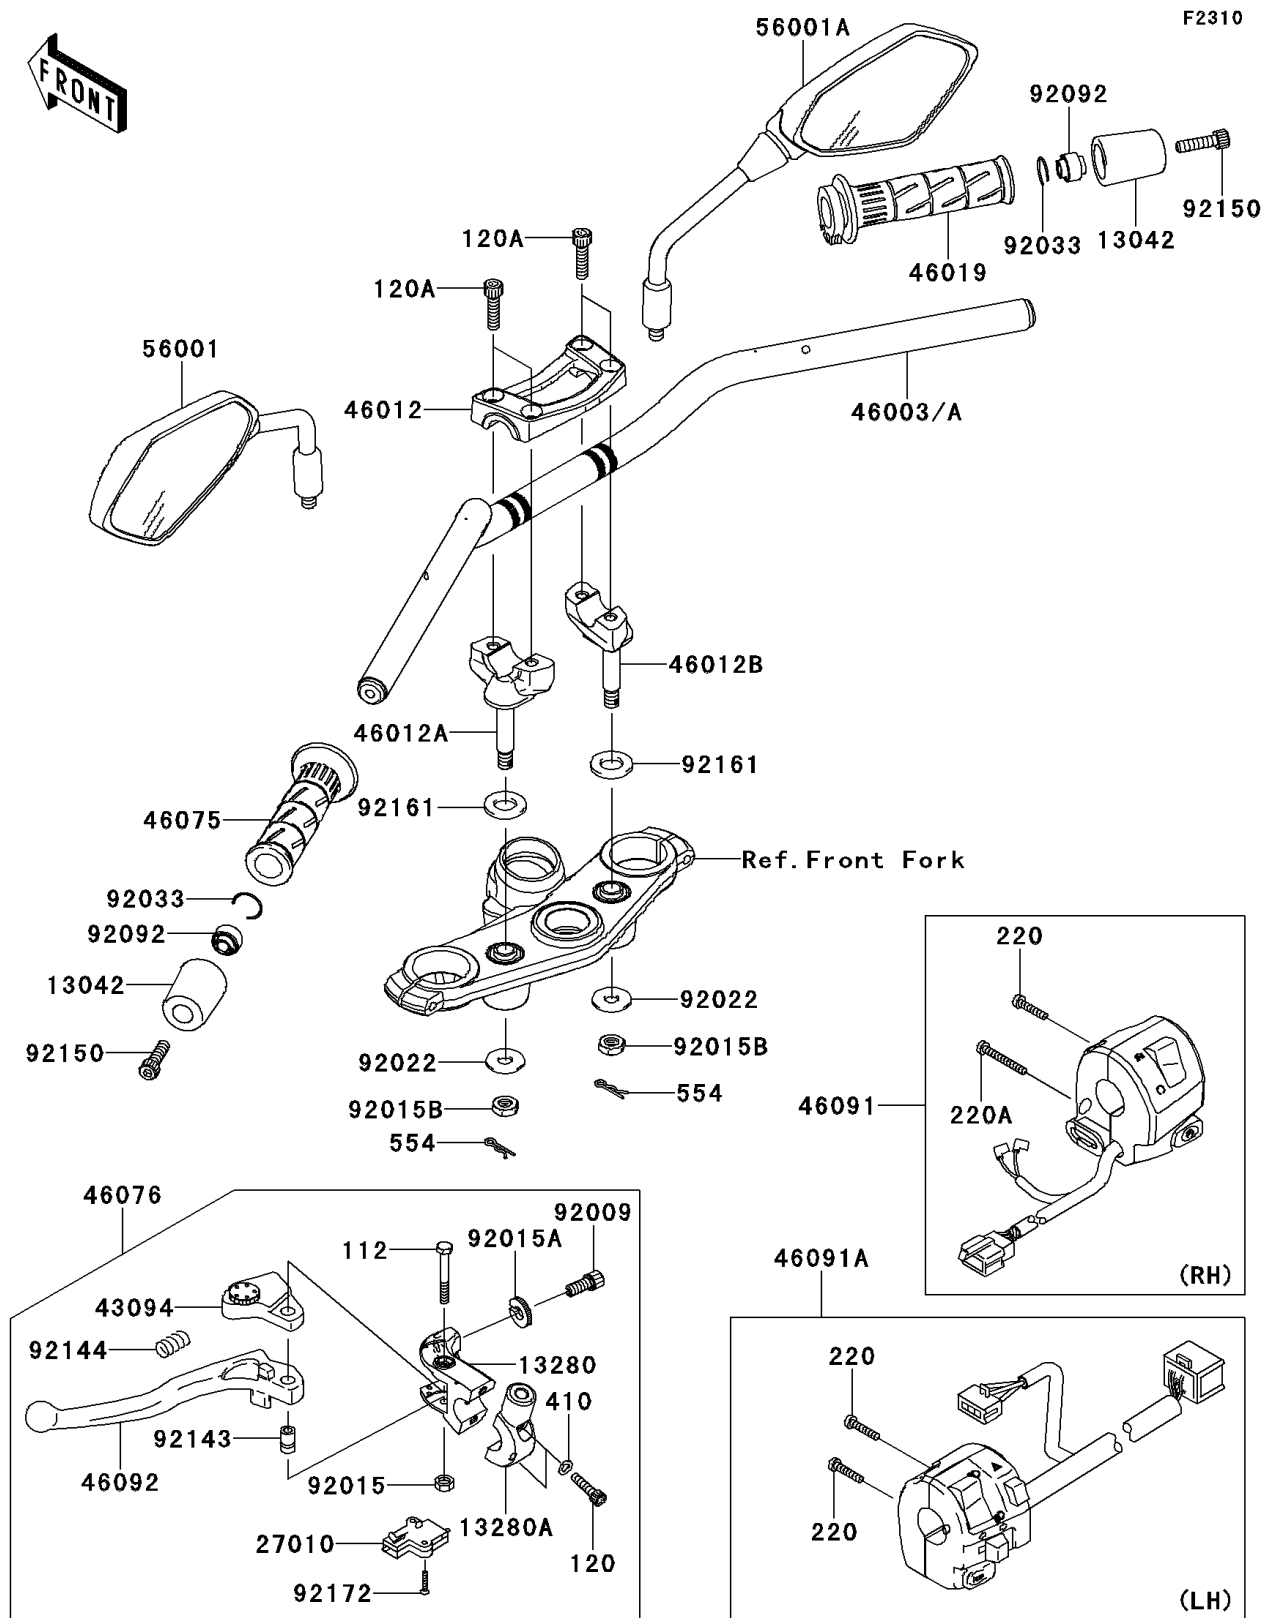

2009 ER-6n PARTS DIAGRAM

Handlebar

2009 ER-6n PARTS LIST

Handlebar

ITEM NAME	PART NUMBER	QUANTITY
BOLT-UPSET,6X45 (Ref # 112)	112AB0645	1
BOLT-SOCKET,6X25 (Ref # 120)	120CB0625	1
BOLT-SOCKET,8X30 (Ref # 120A)	120CC0830	1
SCREW-PAN-CROS,5X25 (Ref # 220)	220AB0525	1
SCREW-PAN-CROSS,5X40 (Ref # 220A)	220AB0540	1
WASHER-PLAIN-SMALL,6MM (Ref # 410)	410AB0600	1
PIN-SNAP (Ref # 554)	554DB0800	1
WEIGHT,HANDLE (Ref # 13042)	13042-1006	1
HOLDER,CLUTCH LEVER (Ref # 13280)	13280-0306	1
HOLDER,CLUTCH LEVER (Ref # 13280A)	13280-0307	1
SWITCH,CLUTCH,BLACK (Ref # 27010)	27010-1094	1
ADJUSTER,CLUTCH LEVER (Ref # 43094)	43094-1053	1
HANDLE,P.SILVER (Ref # 46003A)	46003-0152-458	1
HOLDER-HANDLE,UPP (Ref # 46012)	46012-0059	1
HOLDER-HANDLE,LWR,LH (Ref # 46012A)	46012-0060	1
HOLDER-HANDLE,LWR,RH (Ref # 46012B)	46012-0061	1
GRIP-ASSY,THROTTLE (Ref # 46019)	46019-0001	1
GRIP,LH (Ref # 46075)	46075-1144	1
LEVER-ASSY-GRIP,CLUTCH (Ref # 46076)	46076-0052	1
HOUSING-ASSY-CONTROL,RH (Ref # 46091)	46091-0159	1
HOUSING-ASSY-CONTROL,LH (Ref # 46091A)	46091-0161	1
LEVER-GRIP,CLUTCH (Ref # 46092)	46092-0031	1
MIRROR-ASSY,LH (Ref # 56001)	56001-0125	1
MIRROR-ASSY,RH (Ref # 56001A)	56001-0126	1
SCREW,CABLE ADJUST,8MM,BLACK (Ref # 92009)	92009-1134	1
NUT,LOCK,6MM,BLACK (Ref # 92015)	92015-1191	1
NUT,CABLE ADJUST LOCK,8MM,BLK (Ref # 92015A)	92015-1197	1
NUT,LOCK,10MM (Ref # 92015B)	92015-1962	1
WASHER,10.2X28X2 (Ref # 92022)	92022-1088	1

2009 ER-6n PARTS LIST

Handlebar

ITEM NAME	PART NUMBER	QUANTITY
RING-SNAP,OD=22.2 (Ref # 92033)	92033-1102	1
BUSHING-RUBBER,HANDLE (Ref # 92092)	92092-1018	1
COLLAR (Ref # 92143)	92143-1379	1
SPRING (Ref # 92144)	92144-1467	1
BOLT,SOCKET,8X30 (Ref # 92150)	92150-1604	1
DAMPER (Ref # 92161)	92161-0037	1
SCREW,3X16 (Ref # 92172)	92172-0183	1