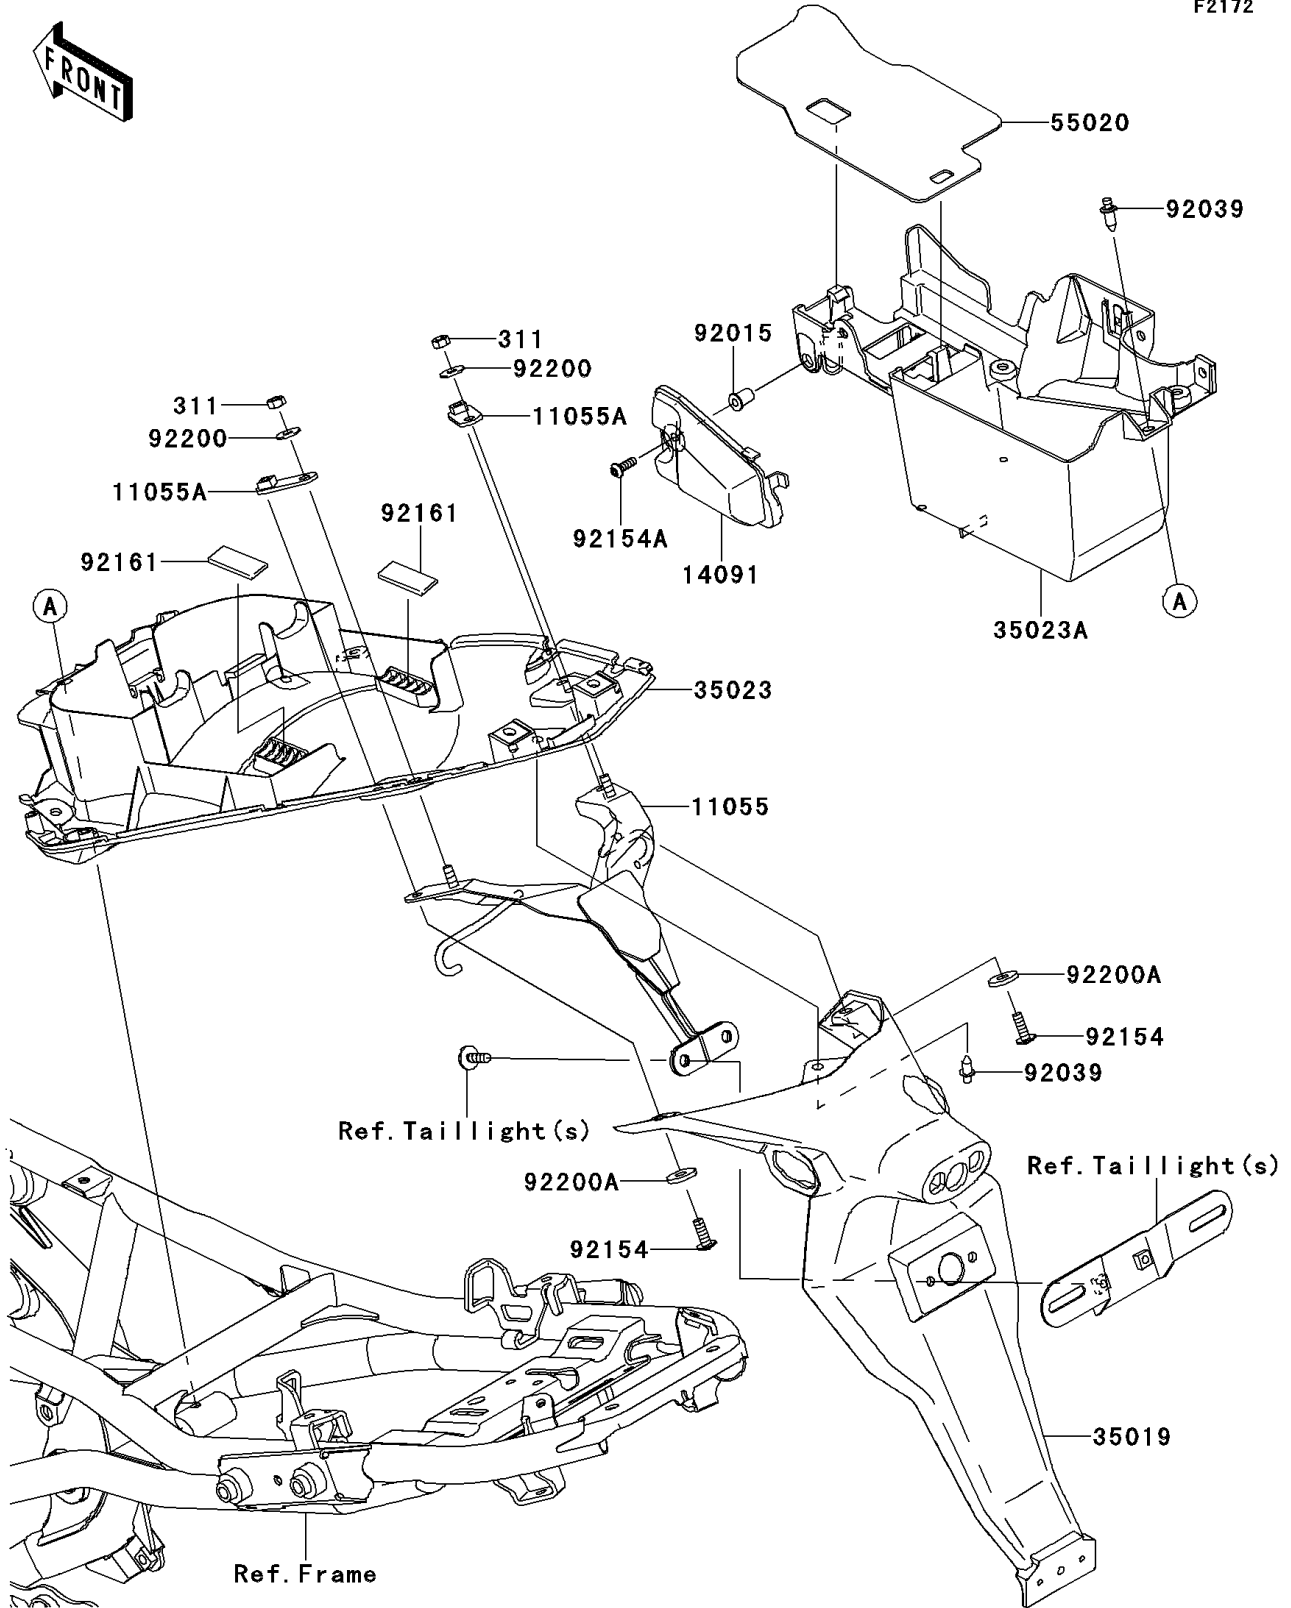

## 2009 ER-6n PARTS DIAGRAM

Rear Fender(s)

F2172

## 2009 ER-6n PARTS LIST

Rear Fender(s)

ITEM NAME	PART NUMBER	QUANTITY
NUT-HEX,6MM (Ref # 311)	311AA0600	1
BRACKET,FLAP (Ref # 11055)	11055-0587	1
BRACKET (Ref # 11055A)	11055-0843	1
COVER,SWITCH MAINTENANCE (Ref # 14091)	14091-1678	1
FLAP (Ref # 35019)	35019-0075	1
FENDER-REAR,RR (Ref # 35023)	35023-0142	1
FENDER-REAR,FR (Ref # 35023A)	35023-0163	1
GUARD,HEAT (Ref # 55020)	55020-0220	1
NUT,WELL,5MM (Ref # 92015)	92015-1757	1
RIVET (Ref # 92039)	92039-1283	1
BOLT,SOCKET,6X18 (Ref # 92154)	92154-0139	1
BOLT,SOCKET,5X16 (Ref # 92154A)	92154-0182	1
DAMPER (Ref # 92161)	92161-0773	1
WASHER,6.5X17X1 (Ref # 92200)	92200-0430	1
WASHER,6.5X14X1 (Ref # 92200A)	92200-1388	1