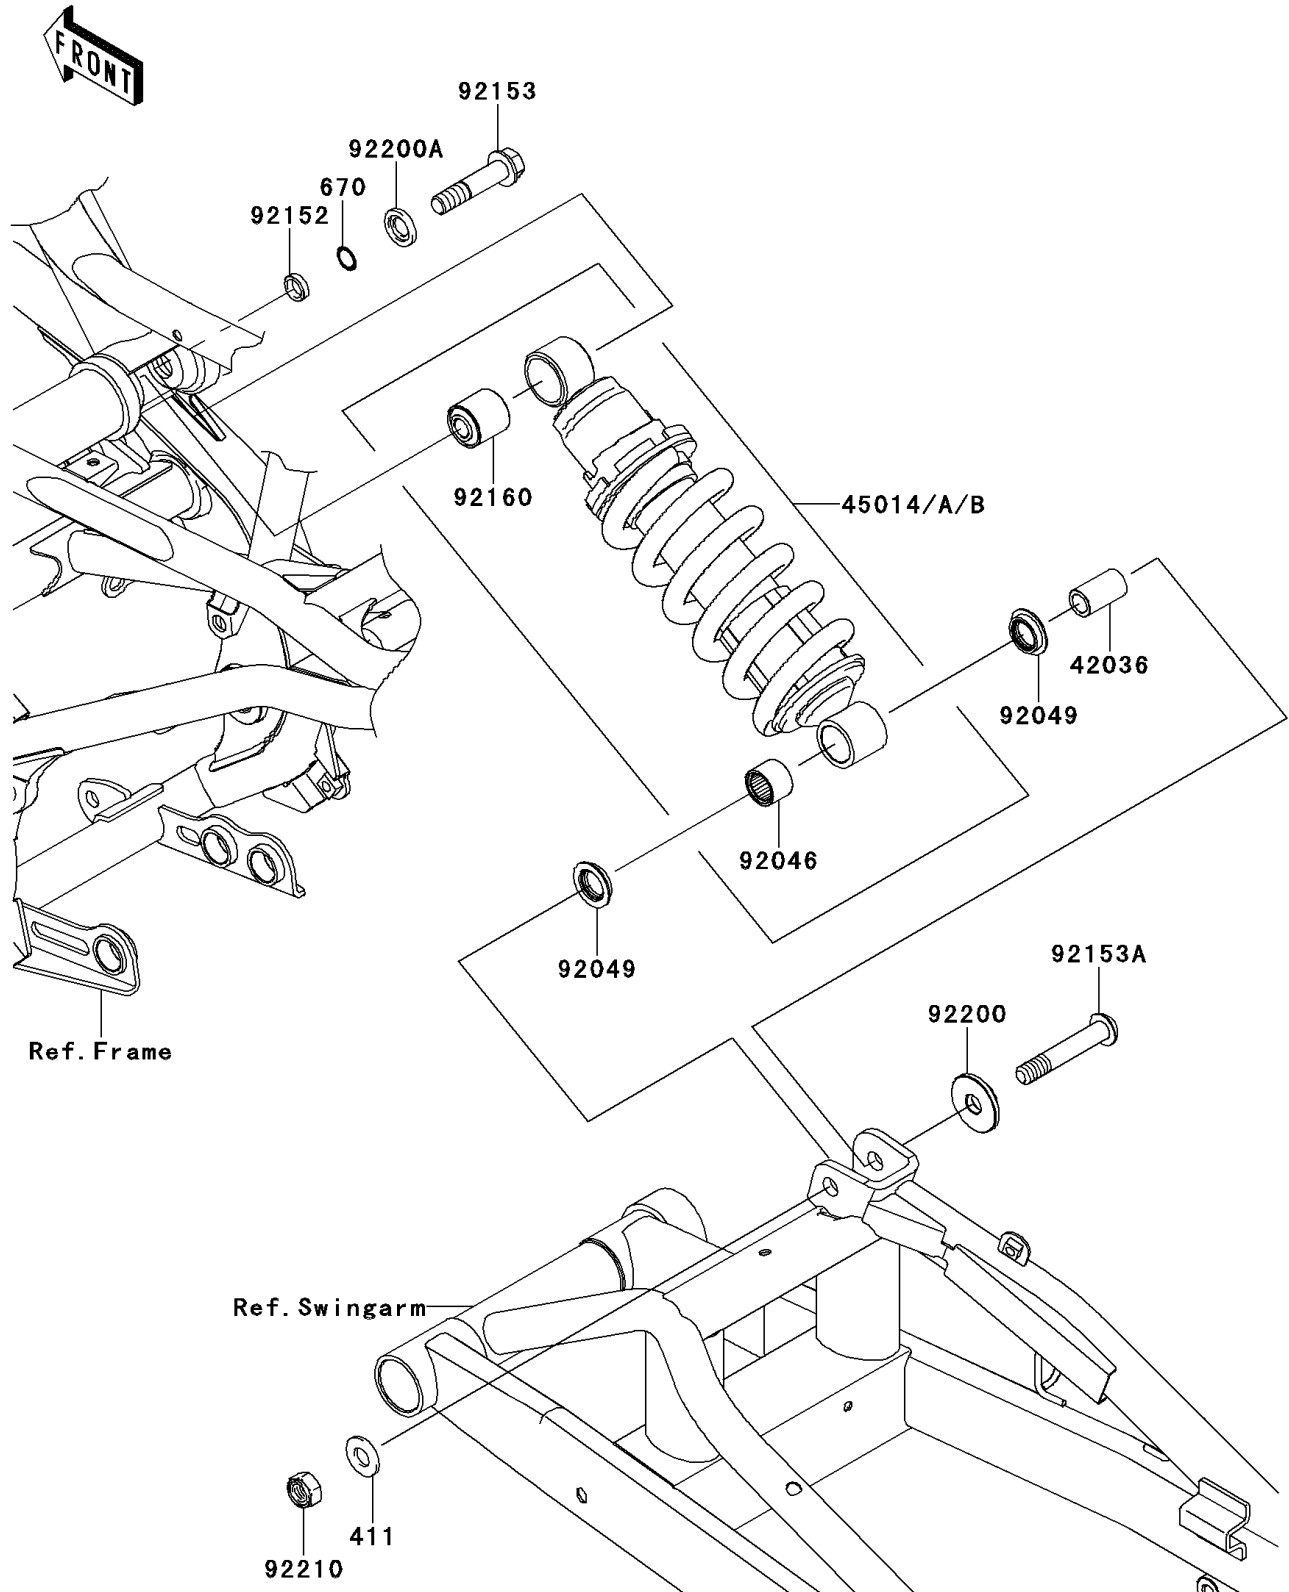

2009 ER-6n PARTS DIAGRAM

Suspension/Shock Absorber

F2151

2009 ER-6n PARTS LIST

Suspension/Shock Absorber

ITEM NAME	PART NUMBER	QUANTITY
WASHER-PLAIN,12MM (Ref # 411)	411AA1200	1
O RING,12MM (Ref # 670)	670B2012	1
SLEEVE,12.1X18X32 (Ref # 42036)	42036-0024	1
SHOCKABSORBER,M.P.BLUE (Ref # 45014)	45014-0223-17W	1
BEARING-NEEDLE,SFYZM182417 (Ref # 92046)	92046-1272	1
SEAL-OIL (Ref # 92049)	92049-0133	1
COLLAR,12.1X16.8X4.4 (Ref # 92152)	92152-0811	1
BOLT,FLANGED,12X55 (Ref # 92153)	92153-1766	1
BOLT,SOCKET,12X70 (Ref # 92153A)	92153-1985	1
DAMPER,SHOCKABSORBER (Ref # 92160)	92160-1161	1
WASHER (Ref # 92200)	92200-0484	1
WASHER,12.5X24X3.2 (Ref # 92200A)	92200-0519	1
NUT,LOCK,12MM (Ref # 92210)	92210-0300	1