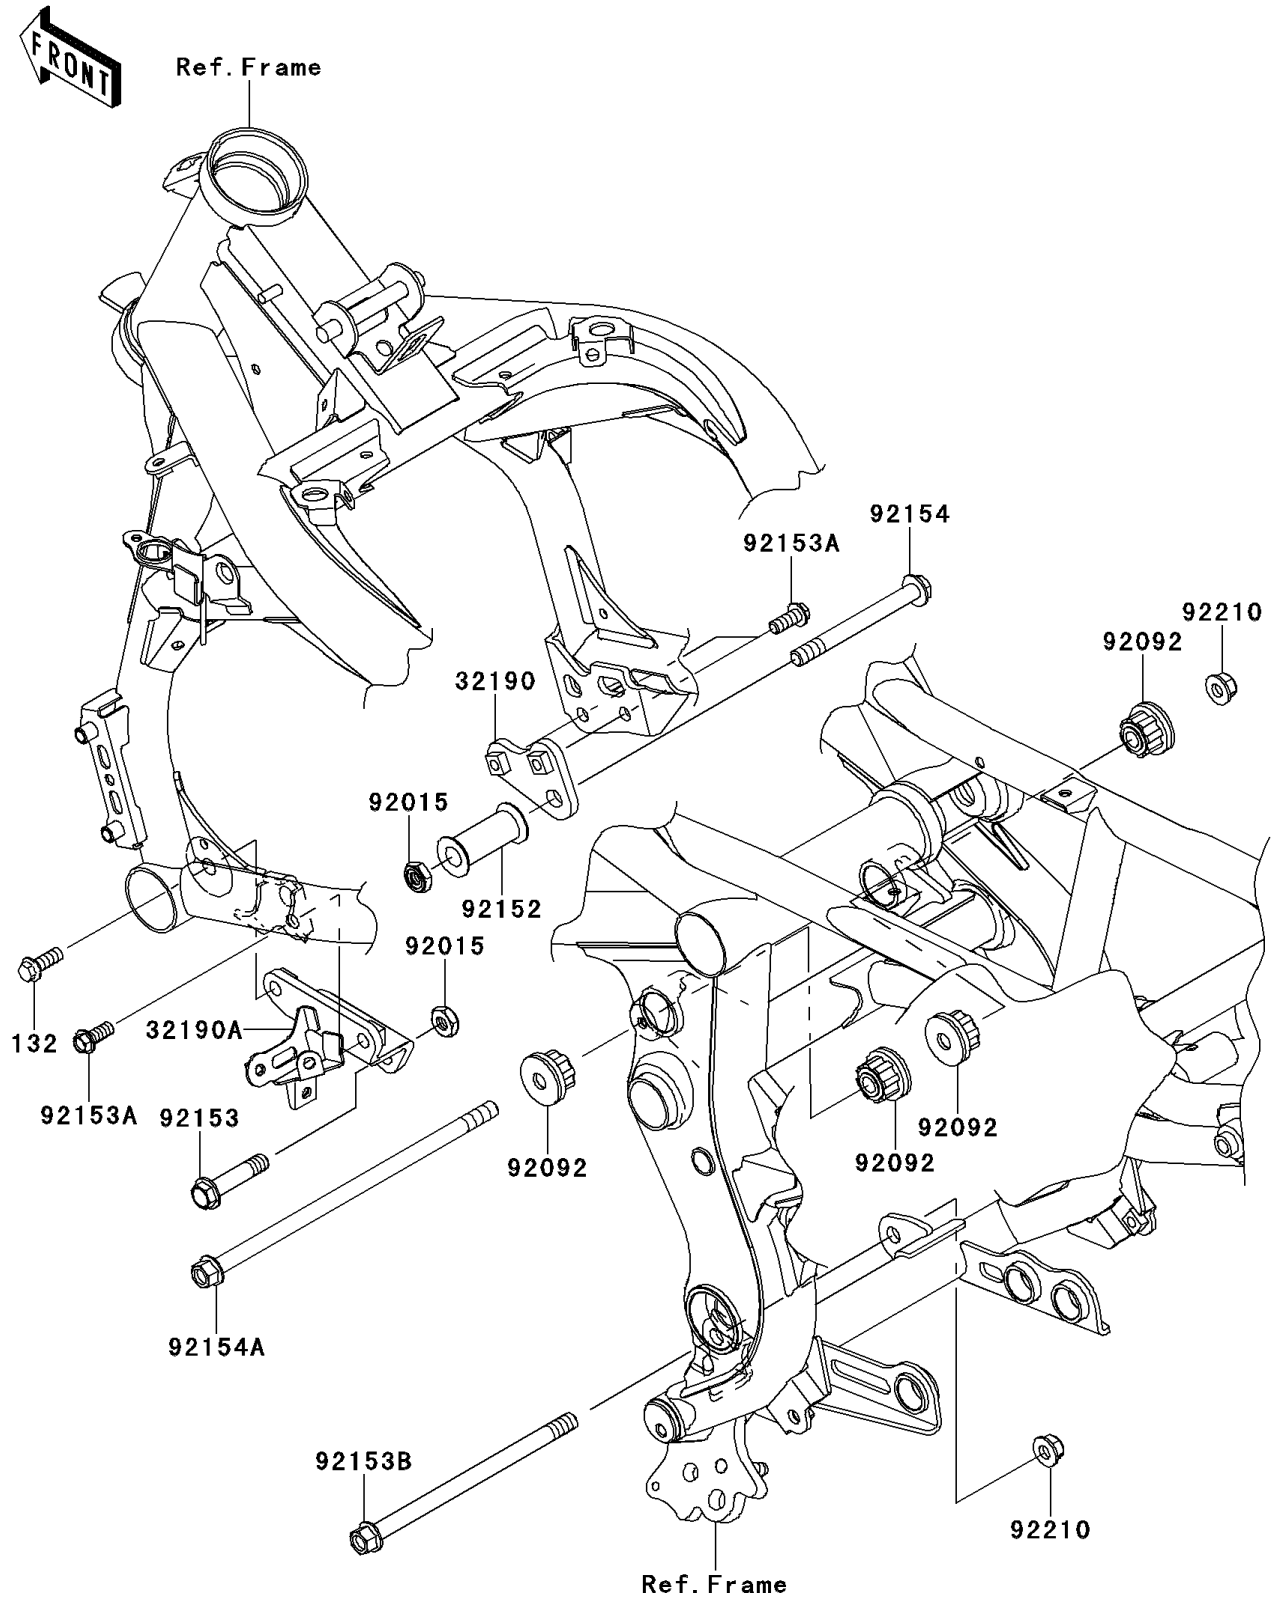

2009 ER-6n PARTS DIAGRAM

Engine Mount

F2122

2009 ER-6n PARTS LIST

Engine Mount

ITEM NAME	PART NUMBER	QUANTITY
BOLT-FLANGED-SMALL,8X22 (Ref # 132)	132BB0822	1
BRACKET-ENGINE,RH (Ref # 32190)	32190-0189	1
BRACKET-ENGINE,LH (Ref # 32190A)	32190-0381	1
NUT,LOCK,10MM,BLACK (Ref # 92015)	92015-1188	1
BUSHING-RUBBER (Ref # 92092)	92092-0021	1
COLLAR,11X26X50.8 (Ref # 92152)	92152-0740	1
BOLT,FLANGED,10X47 (Ref # 92153)	92153-0823	1
BOLT,FLANGED,8X20 (Ref # 92153A)	92153-0995	1
BOLT,FLANGED,10X170 (Ref # 92153B)	92153-1428	1
BOLT,FLANGED,10X100 (Ref # 92154)	92154-0083	1
BOLT,FLANGED,10X237 (Ref # 92154A)	92154-0138	1
NUT,LOCK,FLANGED,10MM (Ref # 92210)	92210-1081	1