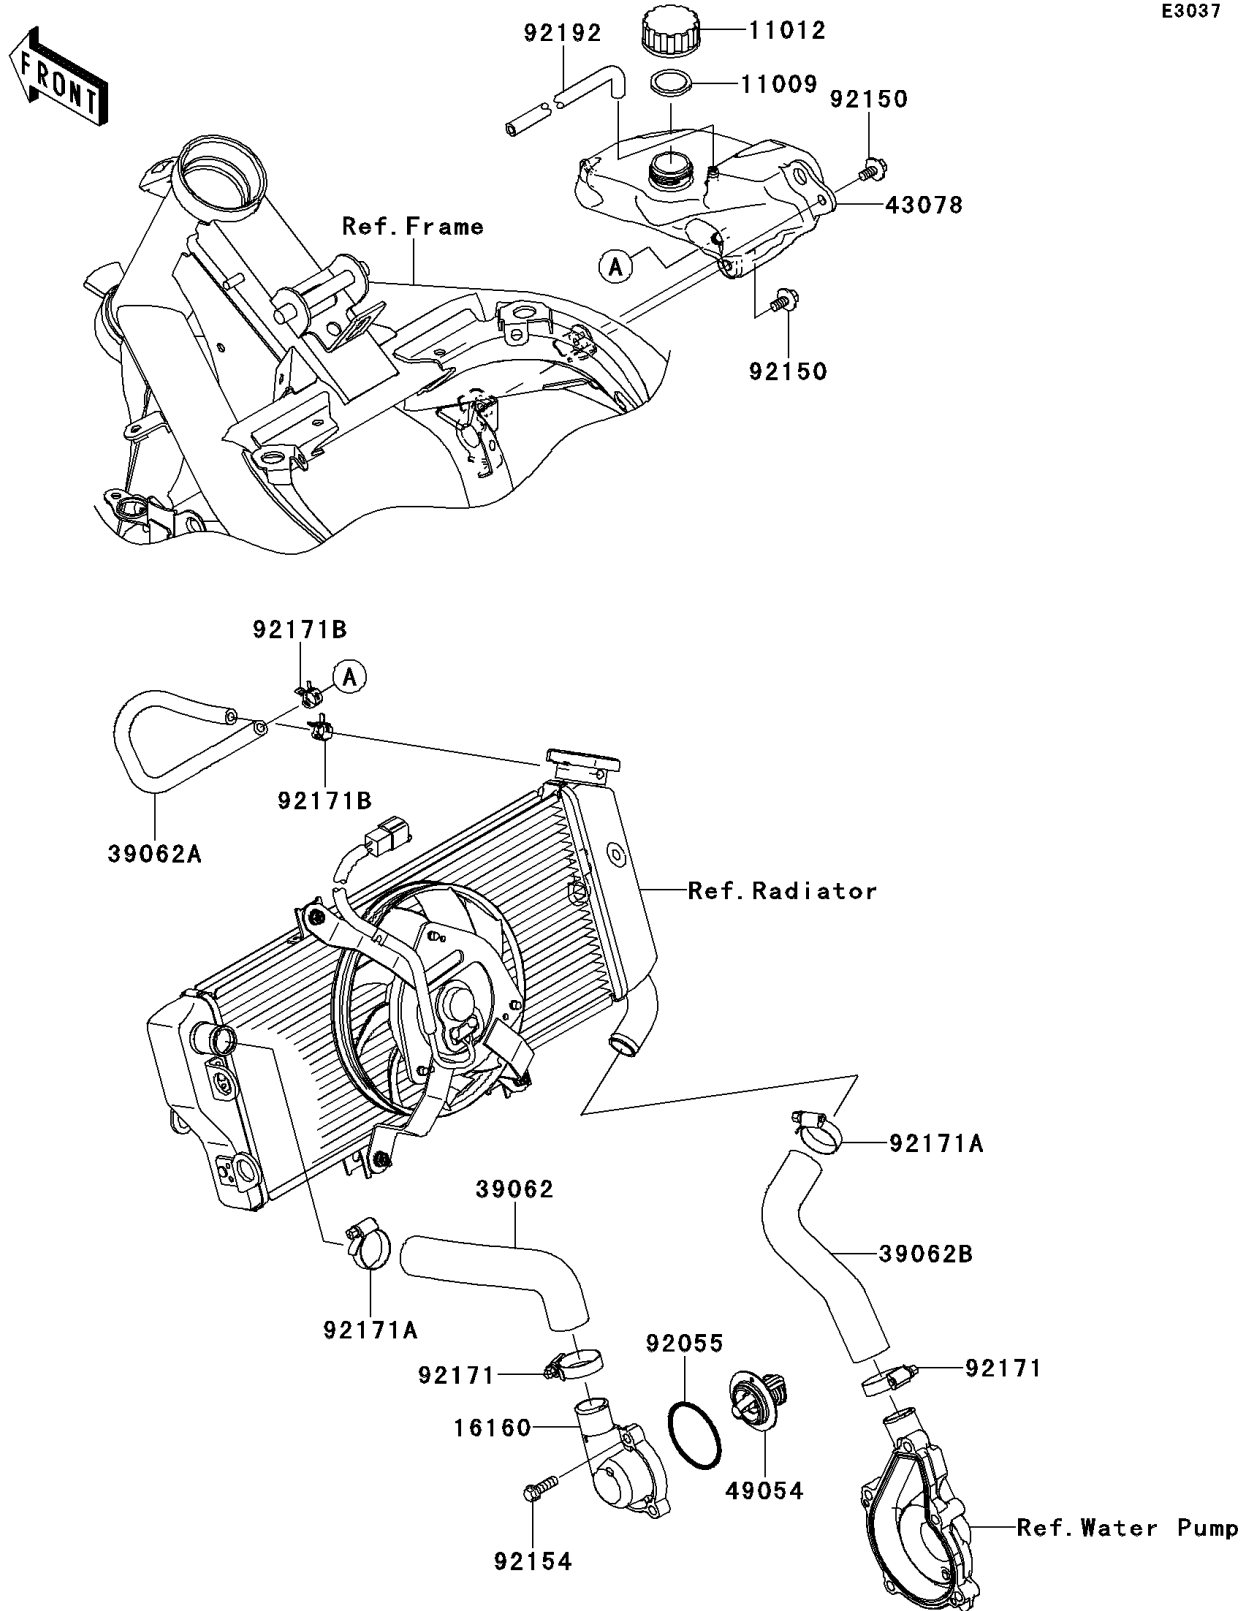

2009 ER-6n PARTS DIAGRAM

Water Pipe

E3037

2009 ER-6n PARTS LIST

Water Pipe

ITEM NAME	PART NUMBER	QUANTITY
GASKET,RESERVOIR TANK CAP (Ref # 11009)	11009-1145	1
CAP (Ref # 11012)	11012-1084	1
BODY,THERMO (Ref # 16160)	16160-0181	1
HOSE-COOLING,HEAD-RAD. (Ref # 39062)	39062-0254	1
HOSE-COOLING,RAD.-RESERVOIR (Ref # 39062A)	39062-0255	1
HOSE-COOLING,W.PUMP-RAD (Ref # 39062B)	39062-0265	1
RESERVOIR (Ref # 43078)	43078-0052	1
THERMOSTAT (Ref # 49054)	49054-0001	1
RING-O,44.7X2.4 (Ref # 92055)	92055-0160	1
BOLT,6X14 (Ref # 92150)	92150-1340	1
BOLT,FLANGED-SMALL,6X20 (Ref # 92154)	92154-0118	1
CLAMP (Ref # 92171)	92171-0261	1
CLAMP (Ref # 92171A)	92171-0337	1
CLAMP,10.5X8X0.7 (Ref # 92171B)	92171-1992	1
TUBE,BREATHING (Ref # 92192)	92192-0679	1