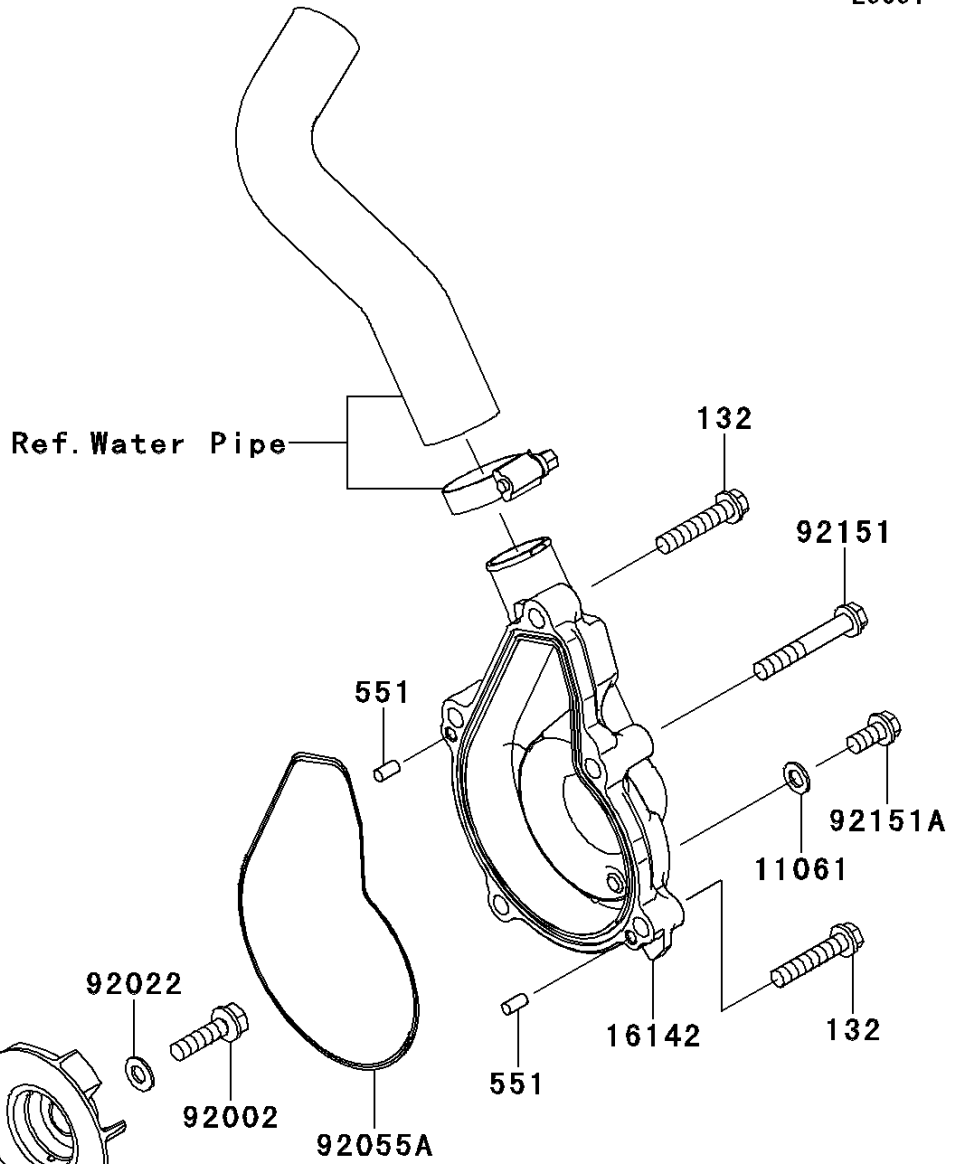

2009 ER-6n PARTS DIAGRAM

Water Pump

E3031

2009 ER-6n PARTS LIST

Water Pump

ITEM NAME	PART NUMBER	QUANTITY
BOLT-FLANGED-SMALL,6X30 (Ref # 132)	132BC0630	1
PIN-DOWEL,4X8 (Ref # 551)	551A0408	1
GASKET (Ref # 11061)	11061-0107	1
HOUSING (Ref # 13227)	13227-0023	1
COVER-PUMP (Ref # 16142)	16142-0058	1
SEAL-MECHANICAL,WATER (Ref # 49063)	49063-1055	1
IMPELLER (Ref # 59256)	59256-0009	1
BOLT,6X22 (Ref # 92002)	92002-1154	1
WASHER,6.1X12X1 (Ref # 92022)	92022-077	1
SEAL-OIL,12X28.55X5 (Ref # 92049)	92049-0115	1
RING-O,CASE-HOUSING (Ref # 92055)	92055-0082	1
RING-O,HOUSING-PUMP COVER (Ref # 92055A)	92055-0083	1
RING-O,33.2MM (Ref # 92055B)	92055-1155	1
BOLT,6X40 (Ref # 92151)	92151-1131	1
BOLT,6X12 (Ref # 92151A)	92151-1133	1