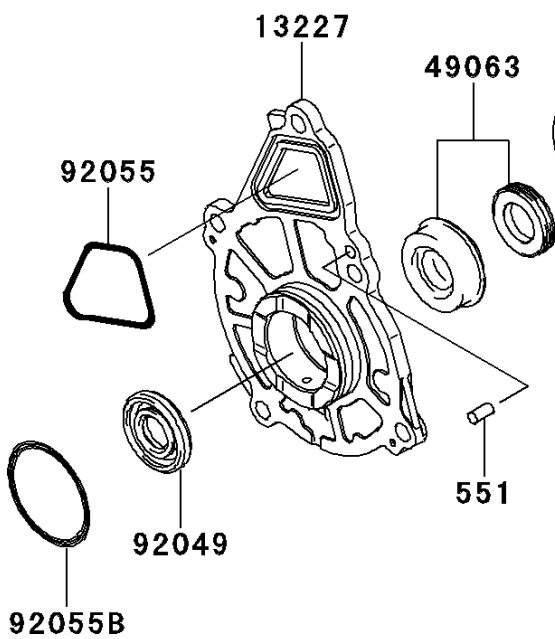

2009 ER-6n PARTS DIAGRAM

Water Pump

E3031

2009 ER-6n PARTS LIST

Water Pump

ITEM NAME	PART NUMBER	QUANTITY
BOLT-FLANGED-SMALL,6X30 (Ref # 132)	132BC0630	1
PIN-DOWEL,4X8 (Ref # 551)	551A0408	1
GASKET (Ref # 11061)	11061-0107	1
HOUSING (Ref # 13227)	13227-0023	1
COVER-PUMP (Ref # 16142)	16142-0058	1
SEAL-MECHANICAL,WATER (Ref # 49063)	49063-1055	1
IMPELLER (Ref # 59256)	59256-0009	1
BOLT,6X22 (Ref # 92002)	92002-1154	1
WASHER,6.1X12X1 (Ref # 92022)	92022-077	1
SEAL-OIL,12X28.55X5 (Ref # 92049)	92049-0115	1
RING-O,CASE-HOUSING (Ref # 92055)	92055-0082	1
RING-O,HOUSING-PUMP COVER (Ref # 92055A)	92055-0083	1
RING-O,33.2MM (Ref # 92055B)	92055-1155	1
BOLT,6X40 (Ref # 92151)	92151-1131	1
BOLT,6X12 (Ref # 92151A)	92151-1133	1