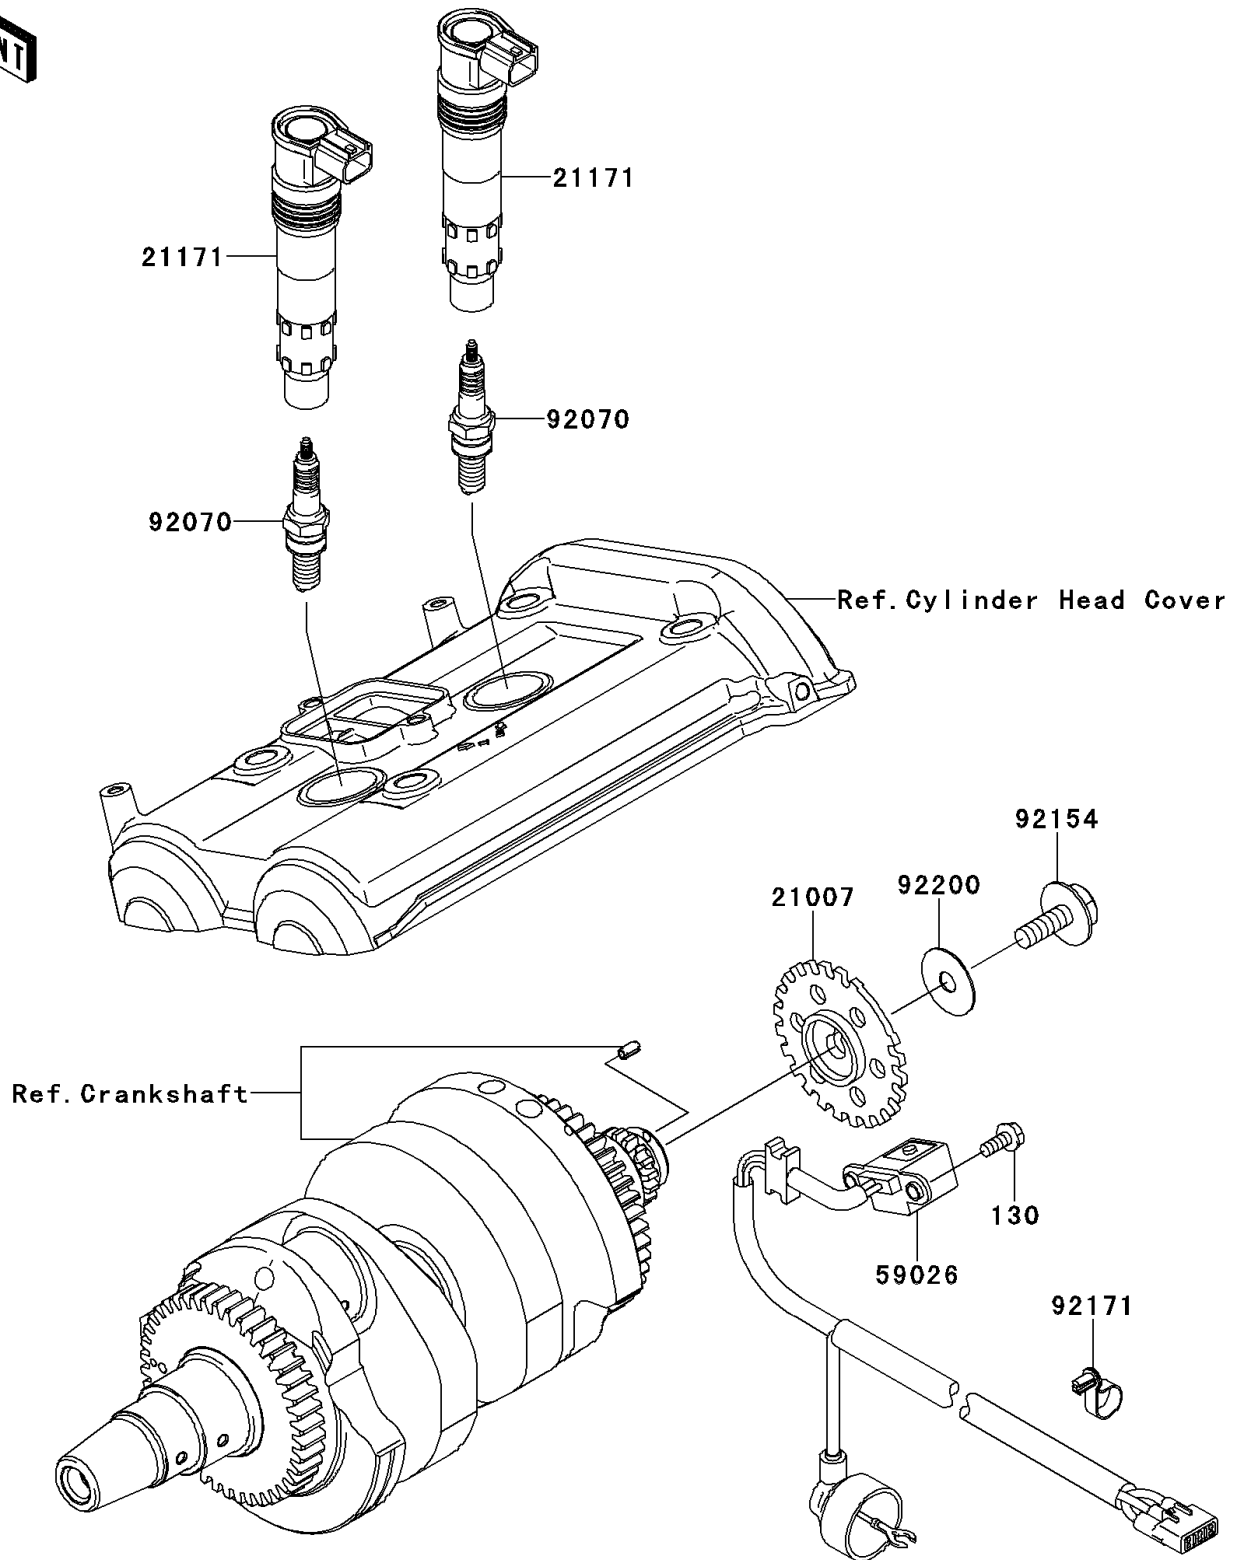

2009 ER-6n PARTS DIAGRAM

Ignition System

E1830

2009 ER-6n PARTS LIST

Ignition System

ITEM NAME	PART NUMBER	QUANTITY
BOLT-FLANGED,5X12 (Ref # 130)	130BA0512	1
ROTOR,PULSING (Ref # 21007)	21007-0053	1
COIL-ASSY-IGNITION (Ref # 21171)	21171-1286	1
COIL-PULSING (Ref # 59026)	59026-0018	1
PLUG-SPARK,CR9EIA(NGK) (Ref # 92070)	92070-0014	1
BOLT,FLANGED,8X23 (Ref # 92154)	92154-0187	1
CLAMP,SPEED (Ref # 92171)	92171-0836	1
WASHER,8.5X28X0.8 (Ref # 92200)	92200-0274	1