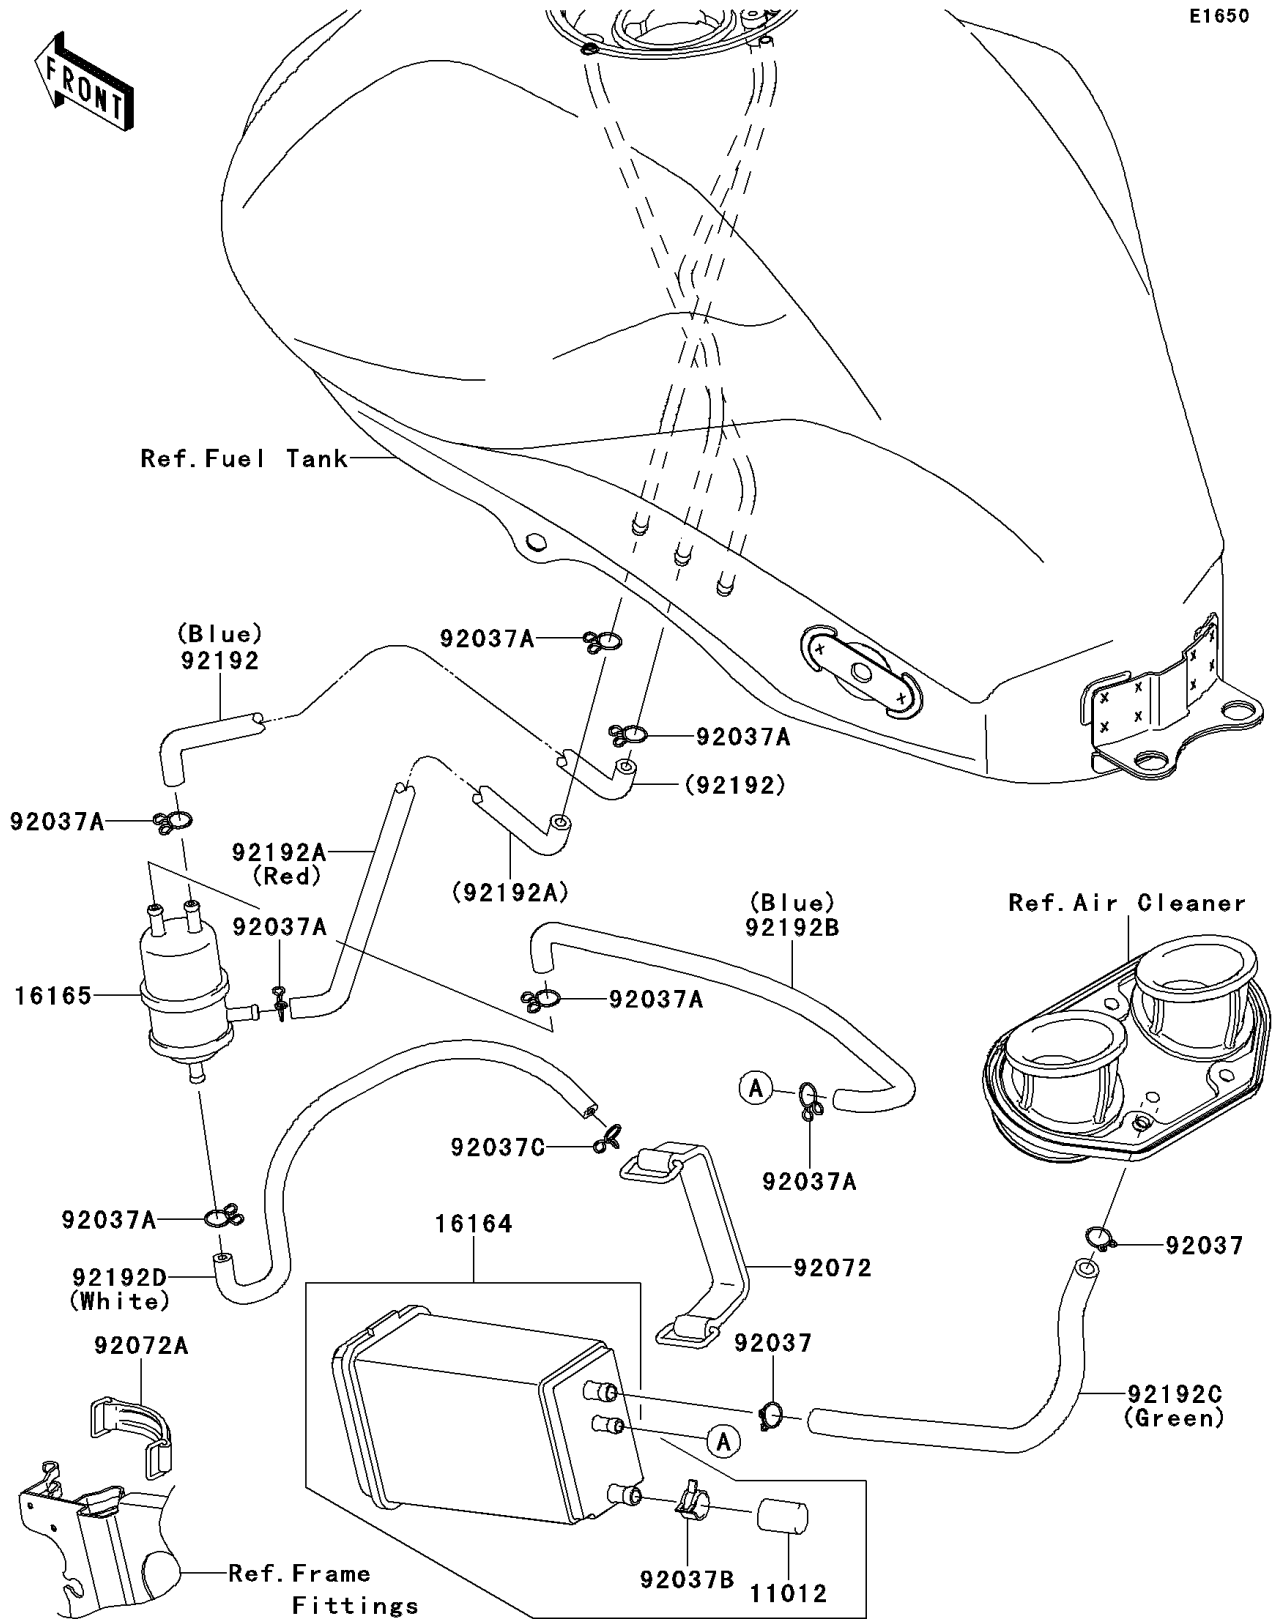

## 2009 ER-6n PARTS DIAGRAM

Fuel Evaporative System(CA)

E1650

## 2009 ER-6n PARTS LIST

Fuel Evaporative System(CA)

ITEM NAME	PART NUMBER	QUANTITY
CAP,CANISTER (Ref # 11012)	11012-1388	1
CANISTER (Ref # 16164)	16164-1054	1
SEPARATOR (Ref # 16165)	16165-1001	1
CLAMP,HOSE (Ref # 92037)	92037-1104	1
CLAMP,TUBE (Ref # 92037A)	92037-147	1
CLAMP,CANISTER (Ref # 92037B)	92037-1512	1
CLAMP (Ref # 92037C)	92037-1712	1
BAND (Ref # 92072)	92072-1384	1
BAND,L=50 (Ref # 92072A)	92072-1419	1
TUBE,SEPARATOR-TANK,BLUE (Ref # 92192)	92192-0586	1
TUBE,TANK-SEPARATOR,RED (Ref # 92192A)	92192-0717	1
TUBE,CANISTER-SEPARATOR,BLUE (Ref # 92192B)	92192-0719	1
TUBE,A/C-CANISTER,GREEN (Ref # 92192C)	92192-0720	1
TUBE,SEPARATOR-THROBO,WHITE (Ref # 92192D)	92192-0721	1