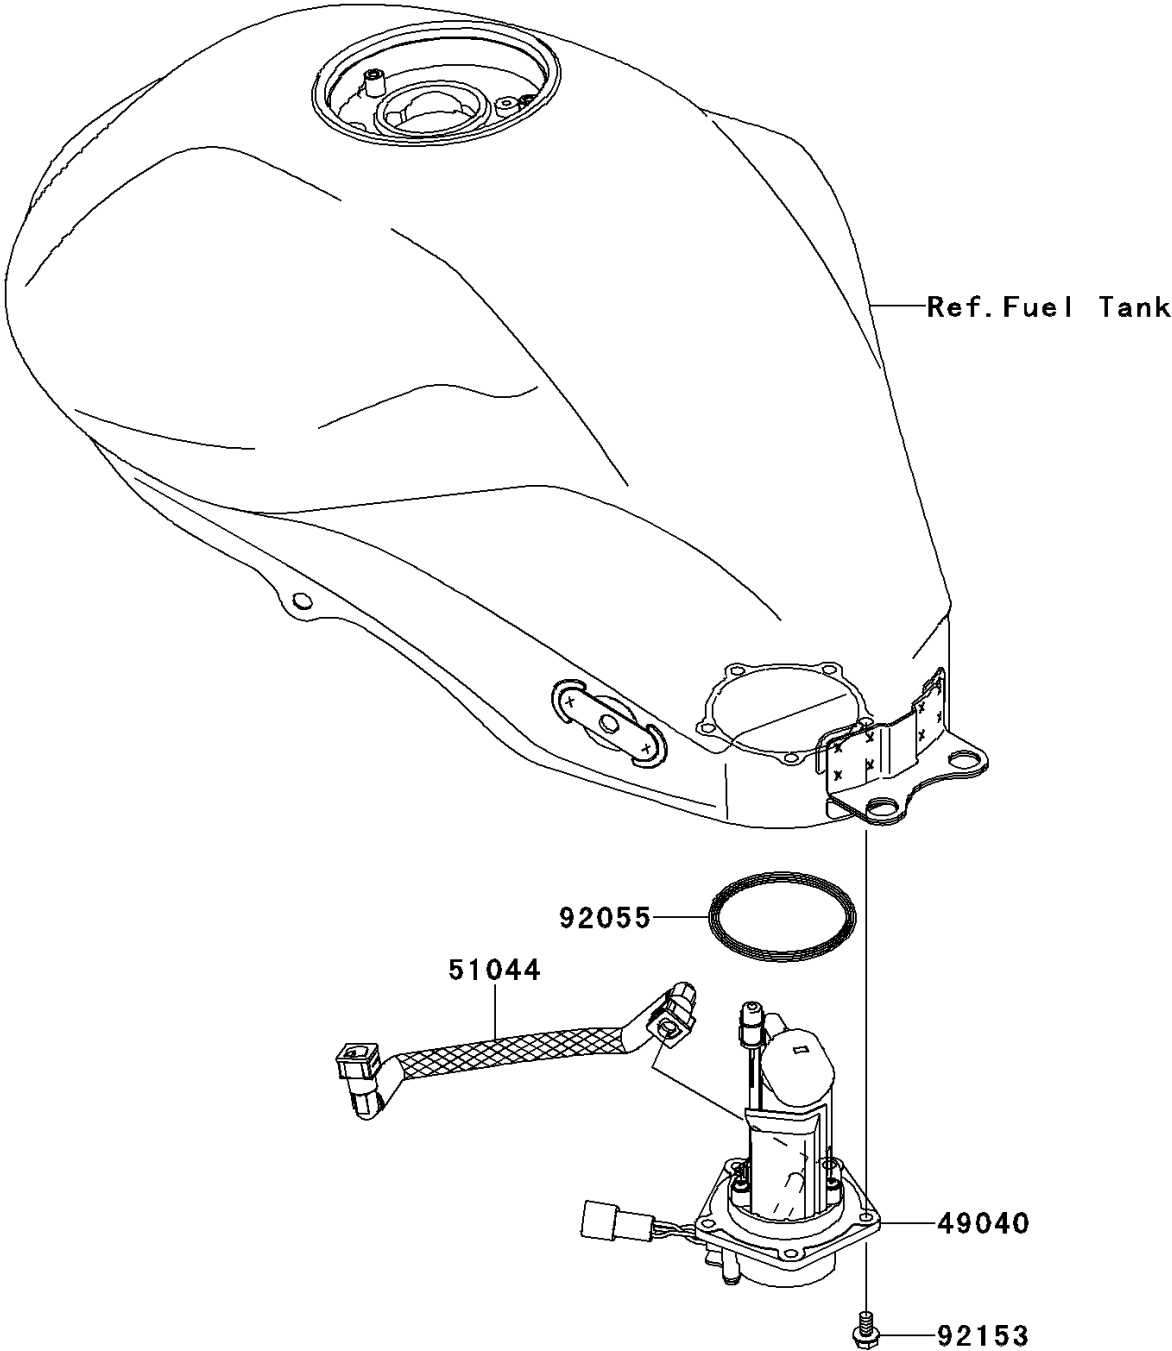

2009 ER-6n PARTS DIAGRAM

Fuel Pump

E1520

2009 ER-6n PARTS LIST

Fuel Pump

ITEM NAME	PART NUMBER	QUANTITY
PUMP-FUEL (Ref # 49040)	49040-0026	1
TUBE-ASSY (Ref # 51044)	51044-0029	1
RING-O,64.6X5.7 (Ref # 92055)	92055-0185	1
BOLT,FLANGED,6X12 (Ref # 92153)	92153-1283	1