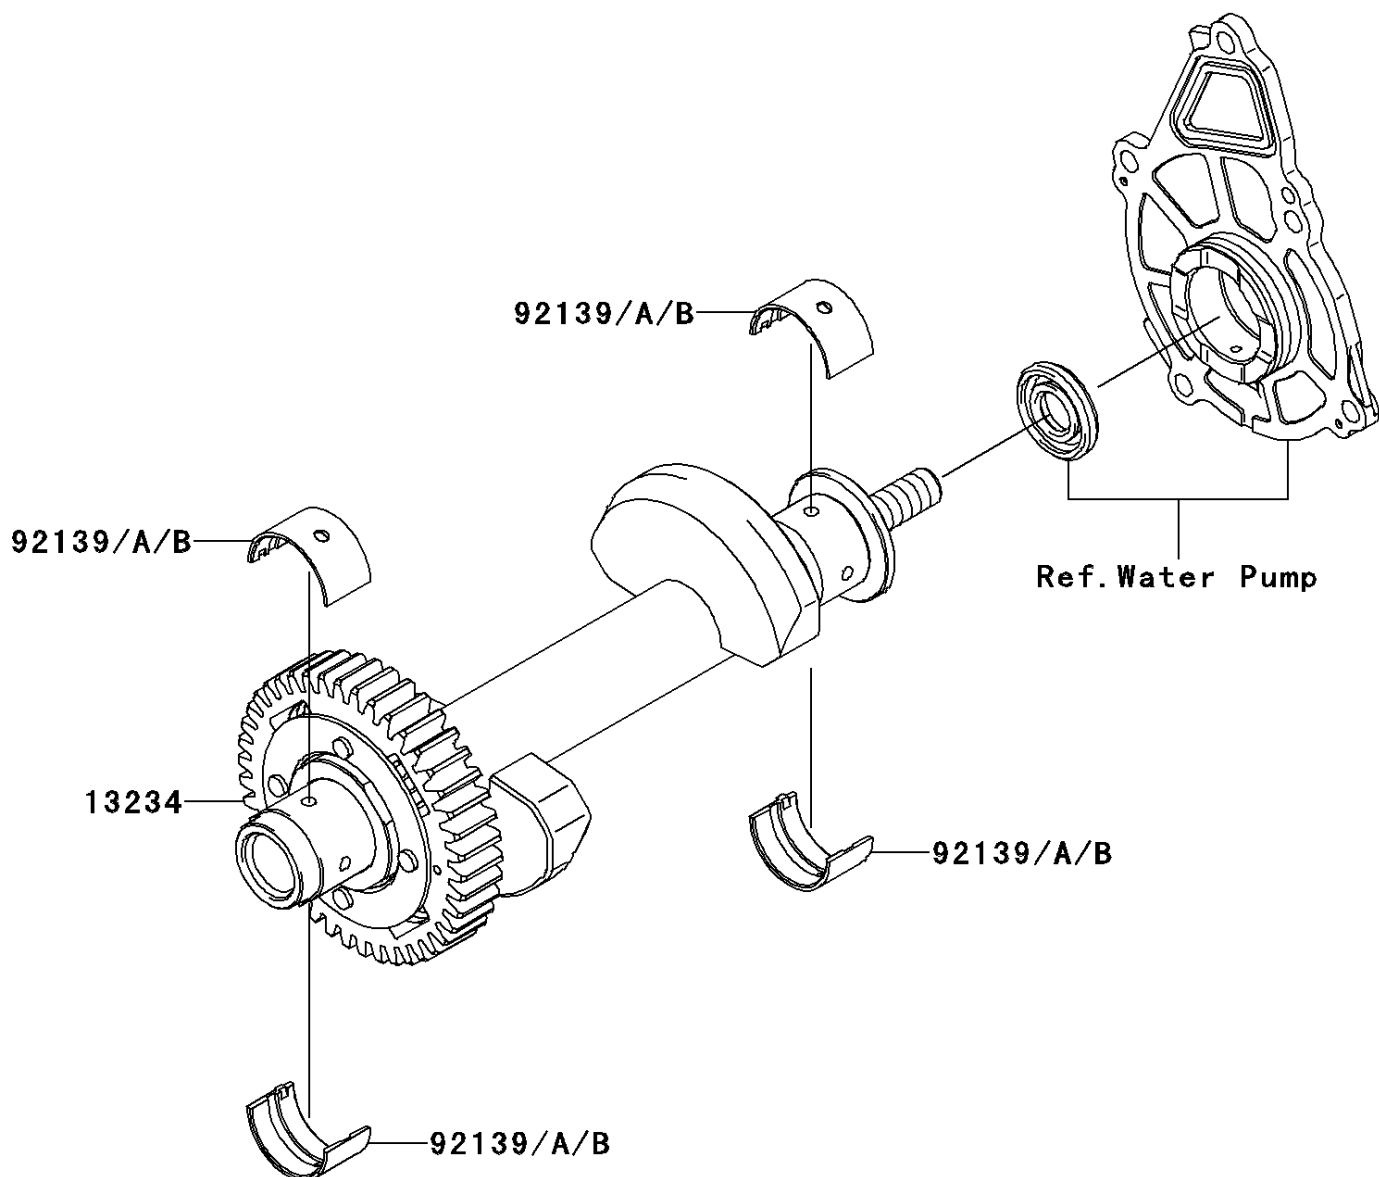

2009 ER-6n PARTS DIAGRAM

Balancer

E1323

2009 ER-6n PARTS LIST

Balancer

ITEM NAME	PART NUMBER	QUANTITY
SHAFT-COMP,BALANCER (Ref # 13234)	13234-0043	1
BUSHING,BALANCER,BLUE (Ref # 92139)	92139-0117	1
BUSHING,BALANCER,BLACK (Ref # 92139A)	92139-0118	1
BUSHING,BALANCER,BROWN (Ref # 92139B)	92139-0119	1