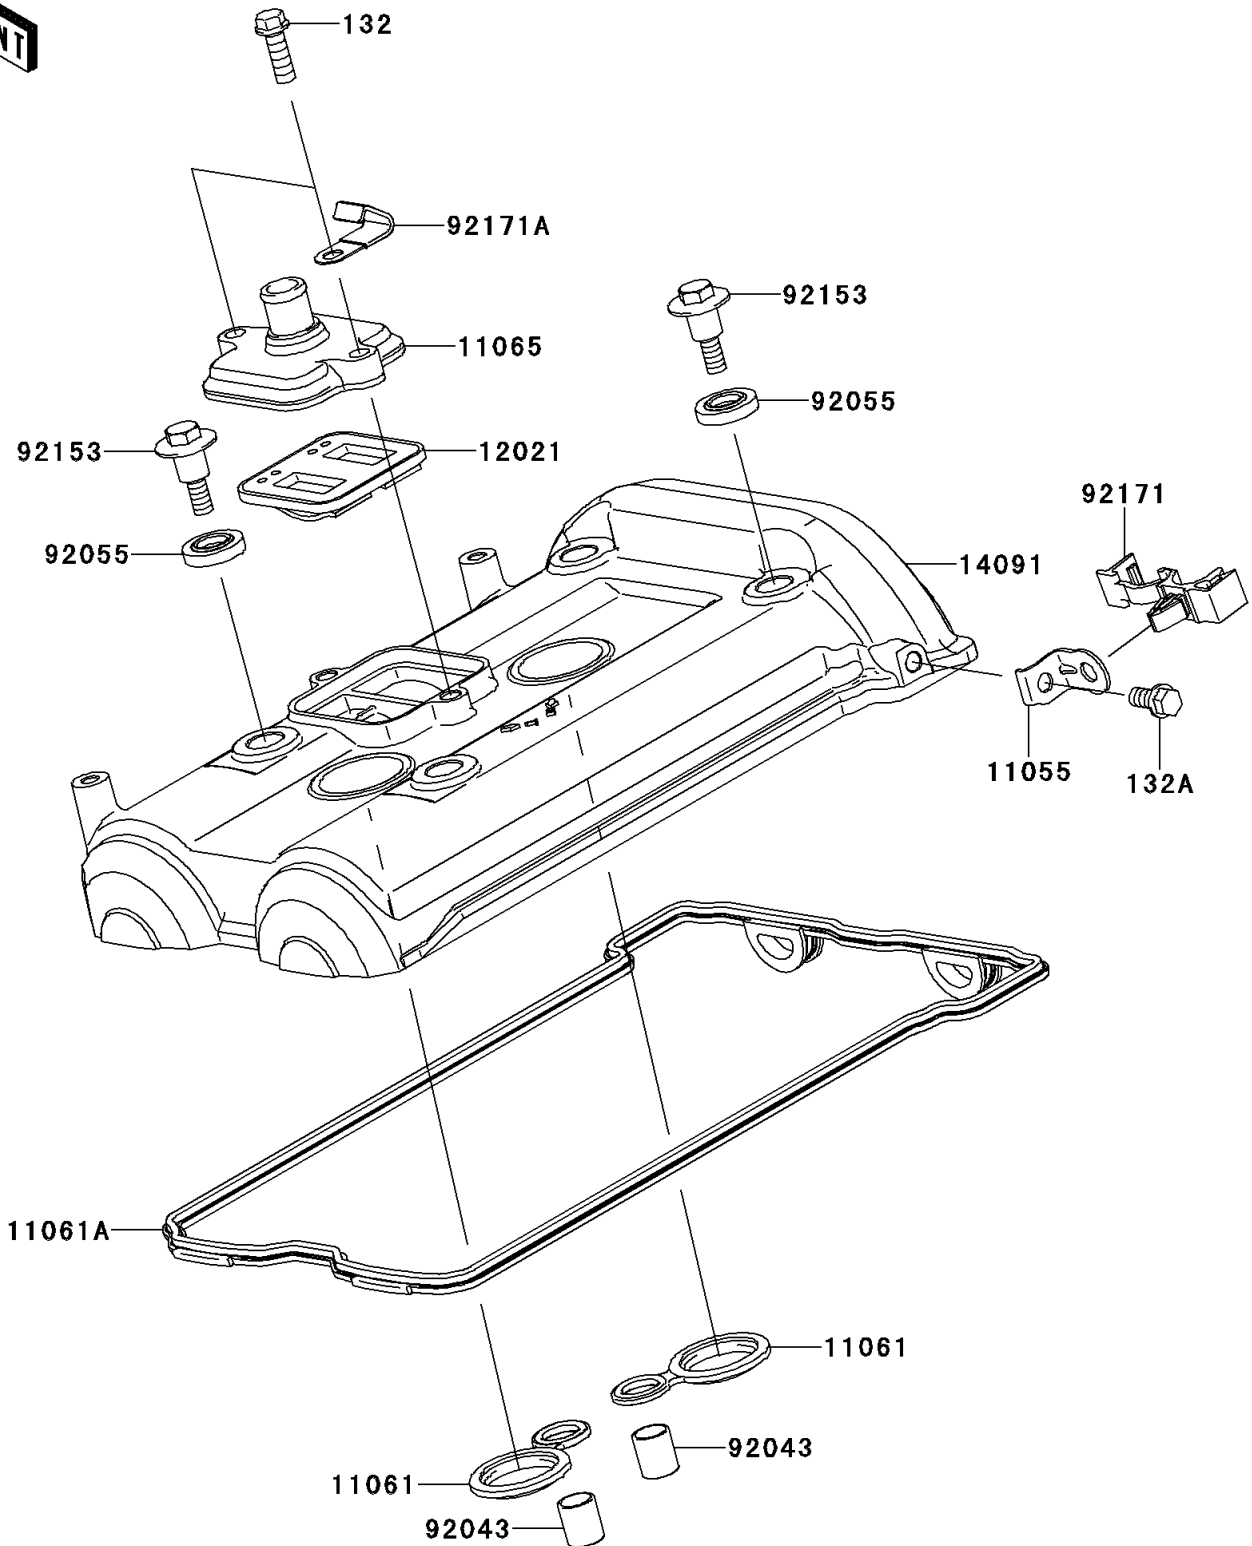

2009 ER-6n PARTS DIAGRAM

Cylinder Head Cover

E1112

2009 ER-6n PARTS LIST

Cylinder Head Cover

ITEM NAME	PART NUMBER	QUANTITY
BOLT-FLANGED-SMALL,6X18 (Ref # 132)	132BA0618	1
BOLT-FLANGED-SMALL,6X12 (Ref # 132A)	132BB0612	1
BRACKET (Ref # 11055)	11055-1122	1
GASKET,SPARK PLUG HOLE (Ref # 11061)	11061-0105	1
GASKET,HEAD COVER (Ref # 11061A)	11061-0170	1
CAP (Ref # 11065)	11065-0286	1
VALVE-ASSY-REED (Ref # 12021)	12021-1130	1
COVER,HEAD (Ref # 14091)	14091-1702	1
PIN,10.1X12X14 (Ref # 92043)	92043-4009	1
RING-O,HEAD COVER BOLT (Ref # 92055)	92055-0195	1
BOLT,HEAD COVER (Ref # 92153)	92153-0793	1
CLAMP,BRAKE HOSE (Ref # 92171)	92171-0789	1
CLAMP (Ref # 92171A)	92171-0813	1