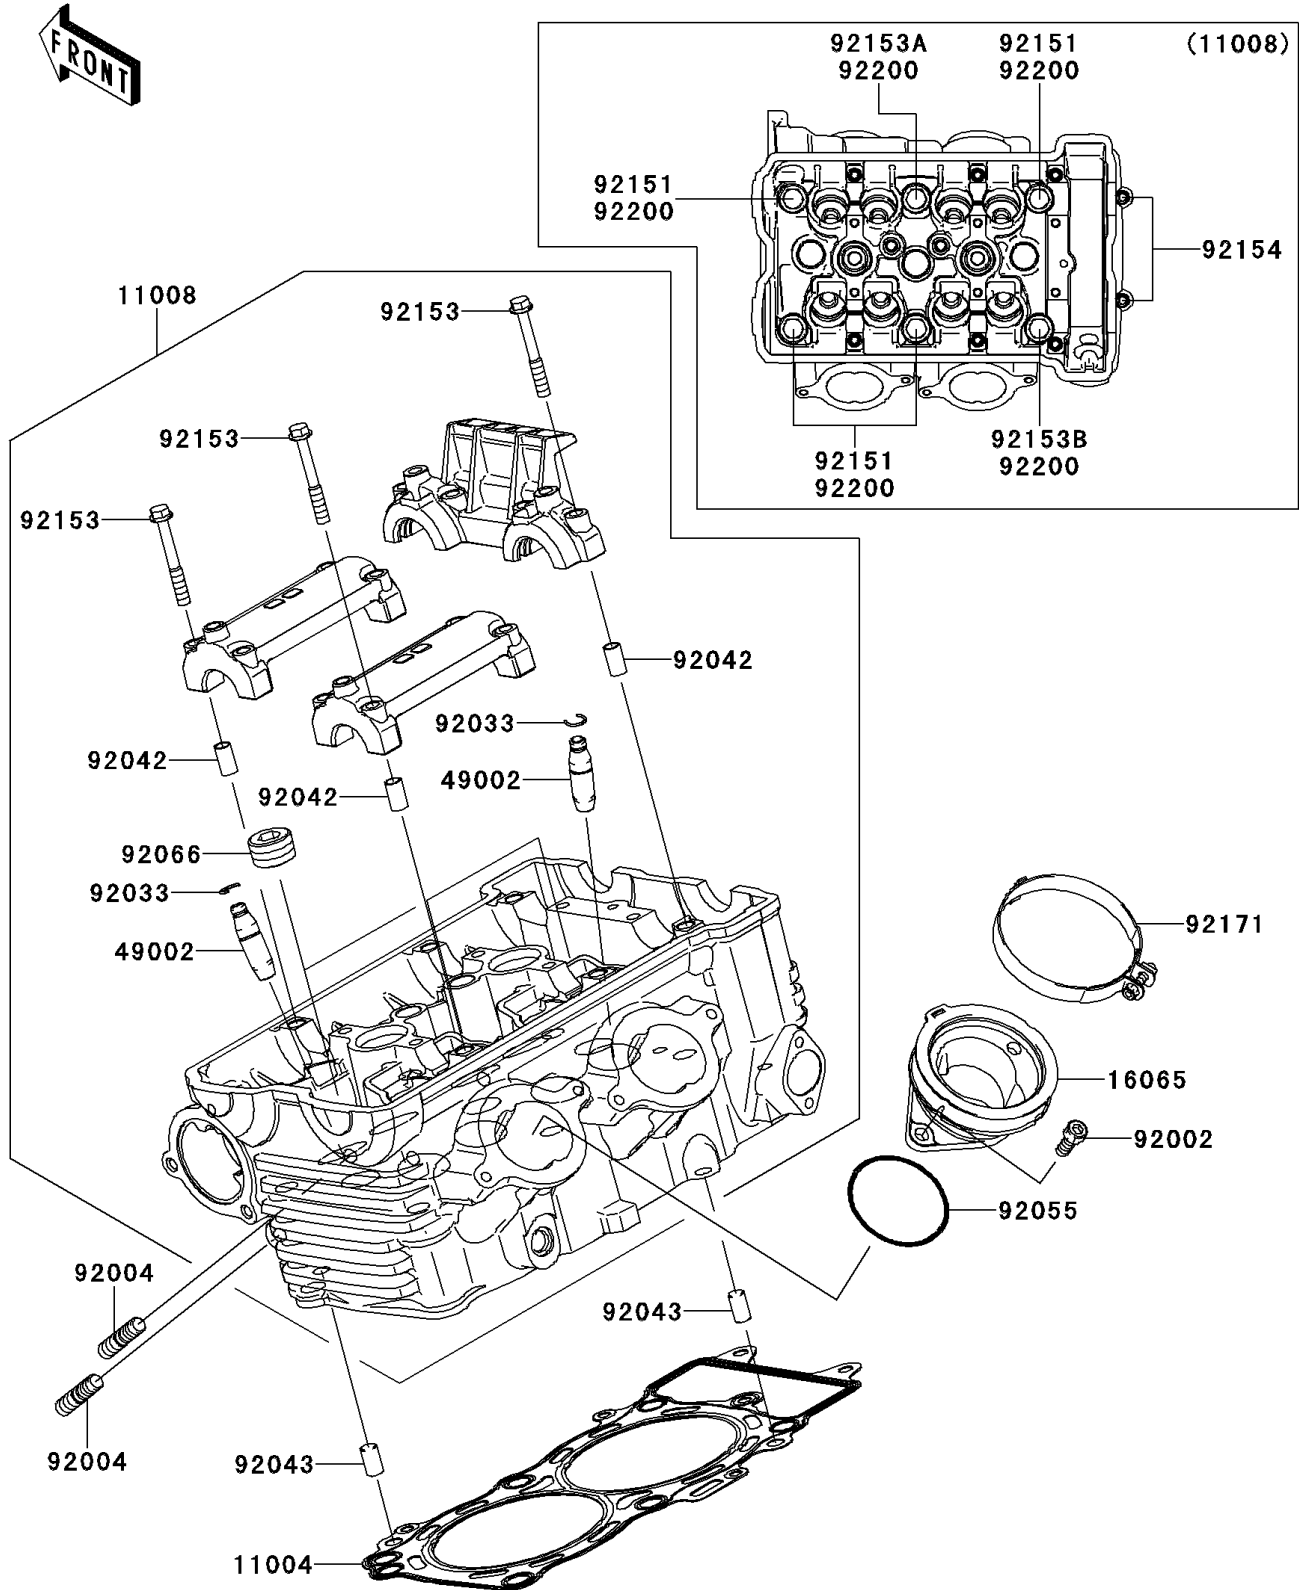

2009 ER-6n PARTS DIAGRAM

Cylinder Head

E1111

2009 ER-6n PARTS LIST

Cylinder Head

ITEM NAME	PART NUMBER	QUANTITY
GASKET-HEAD (Ref # 11004)	11004-0064	1
HEAD-COMP-CYLINDER (Ref # 11008)	11008-0182	1
HOLDER,THROTTLE BODY (Ref # 16065)	16065-0024	1
GUIDE-VALVE (Ref # 49002)	49002-1116	1
BOLT,6X16 (Ref # 92002)	92002-1143	1
STUD,8X22 (Ref # 92004)	92004-0025	1
RING-SNAP (Ref # 92033)	92033-1247	1
PIN,DOWEL,6.3X8X14 (Ref # 92042)	92042-007	1
PIN,8X14 (Ref # 92043)	92043-1567	1
RING-O,47X1.9 (Ref # 92055)	92055-1600	1
PLUG,PT1/2X12.5 (Ref # 92066)	92066-0002	1
BOLT,10X158 (Ref # 92151)	92151-1152	1
BOLT,6X45 (Ref # 92153)	92153-0339	1
BOLT,FLANGED-SMALL,10X176 (Ref # 92153A)	92153-0972	1
BOLT,FLANGED-SMALL,10X80 (Ref # 92153B)	92153-1321	1
BOLT,SOCKET,6X30 (Ref # 92154)	92154-0116	1
CLAMP (Ref # 92171)	92171-1089	1
WASHER,10.5X19X2.3 (Ref # 92200)	92200-0363	1