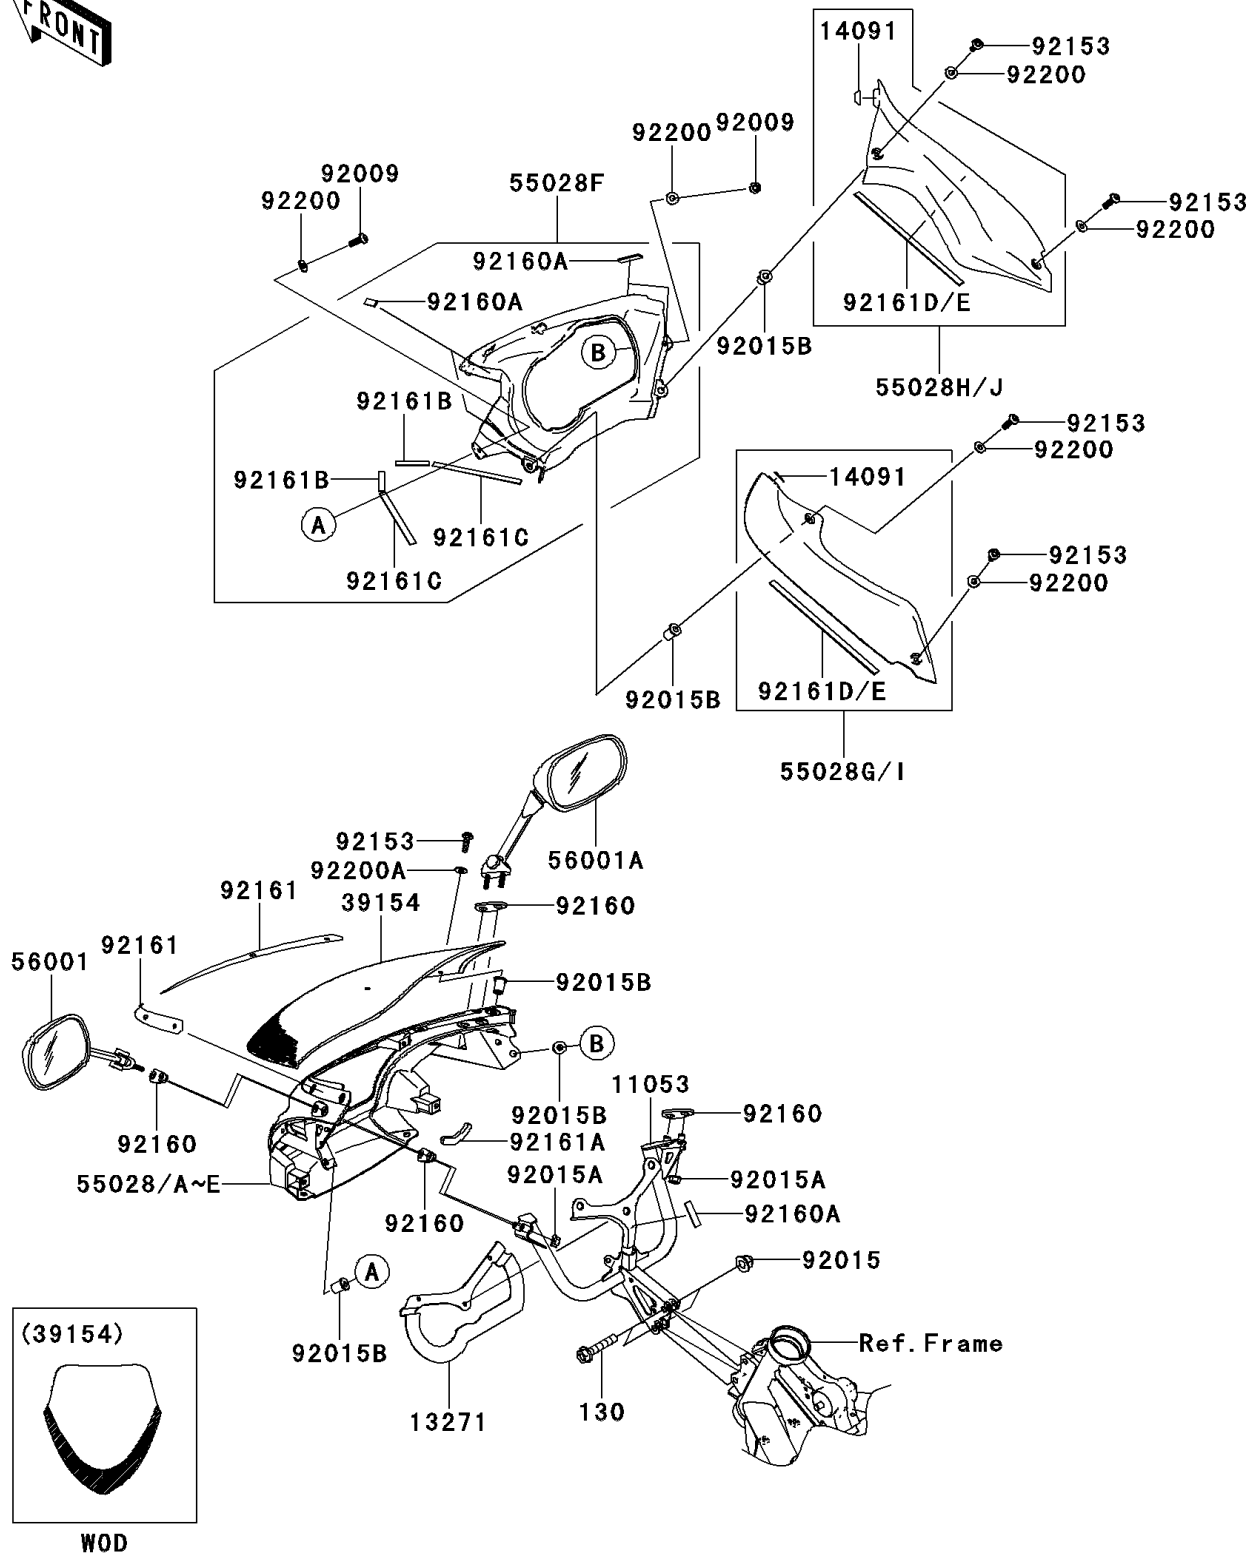

## 2006 NINJA® 650R PARTS DIAGRAM

Cowling(Upper)

F2871

## 2006 NINJA® 650R PARTS LIST

Cowling(Upper)

ITEM NAME	PART NUMBER	QUANTITY
BOLT-FLANGED,8X30 (Ref # 130)	130L0830	1
BRACKET,MIRROR&METER (Ref # 11053)	11053-1883	1
PLATE,UPP COWLING (Ref # 13271)	13271-0761	1
COVER (Ref # 14091)	14091-0606	1
WINDSHIELD (Ref # 39154)	39154-0015	1
COWLING,UPP,EBONY (Ref # 55028)	55028-0113-H8	1
COWLING,UPP,G.SILVER (Ref # 55028D)	55028-0113-474	1
COWLING,INNER,CNT (Ref # 55028F)	55028-0121	1
COWLING,INNER,LH (Ref # 55028G)	55028-0122	1
COWLING,INNER,RH (Ref # 55028H)	55028-0123	1
MIRROR-ASSY,LH (Ref # 56001)	56001-0043	1
MIRROR-ASSY,RH (Ref # 56001A)	56001-0044	1
SCREW,5X16 (Ref # 92009)	92009-1909	1
NUT,CAP,8MM,BLACK (Ref # 92015)	92015-1174	1
NUT,6MM (Ref # 92015A)	92015-1386	1
NUT,WELL,5MM (Ref # 92015B)	92015-1757	1
BOLT,SOCKET,5X16 (Ref # 92153)	92153-1244	1
DAMPER,MIRROR (Ref # 92160)	92160-1089	1
DAMPER (Ref # 92160A)	92160-1099	1
DAMPER,UPP COWLING (Ref # 92161)	92161-0376	1
DAMPER,UPP COWLING (Ref # 92161A)	92161-0401	1
DAMPER,INNER COWLING,CNT (Ref # 92161B)	92161-0402	1
DAMPER,INNER COWLING,CNT (Ref # 92161C)	92161-0403	1
DAMPER,INNER COWLING (Ref # 92161D)	92161-0404	1
WASHER,NYLONE,5.3X11.5X0.5 (Ref # 92200)	92200-0006	1
WASHER,NYLON,5.2X12X1 (Ref # 92200A)	92200-1011	1