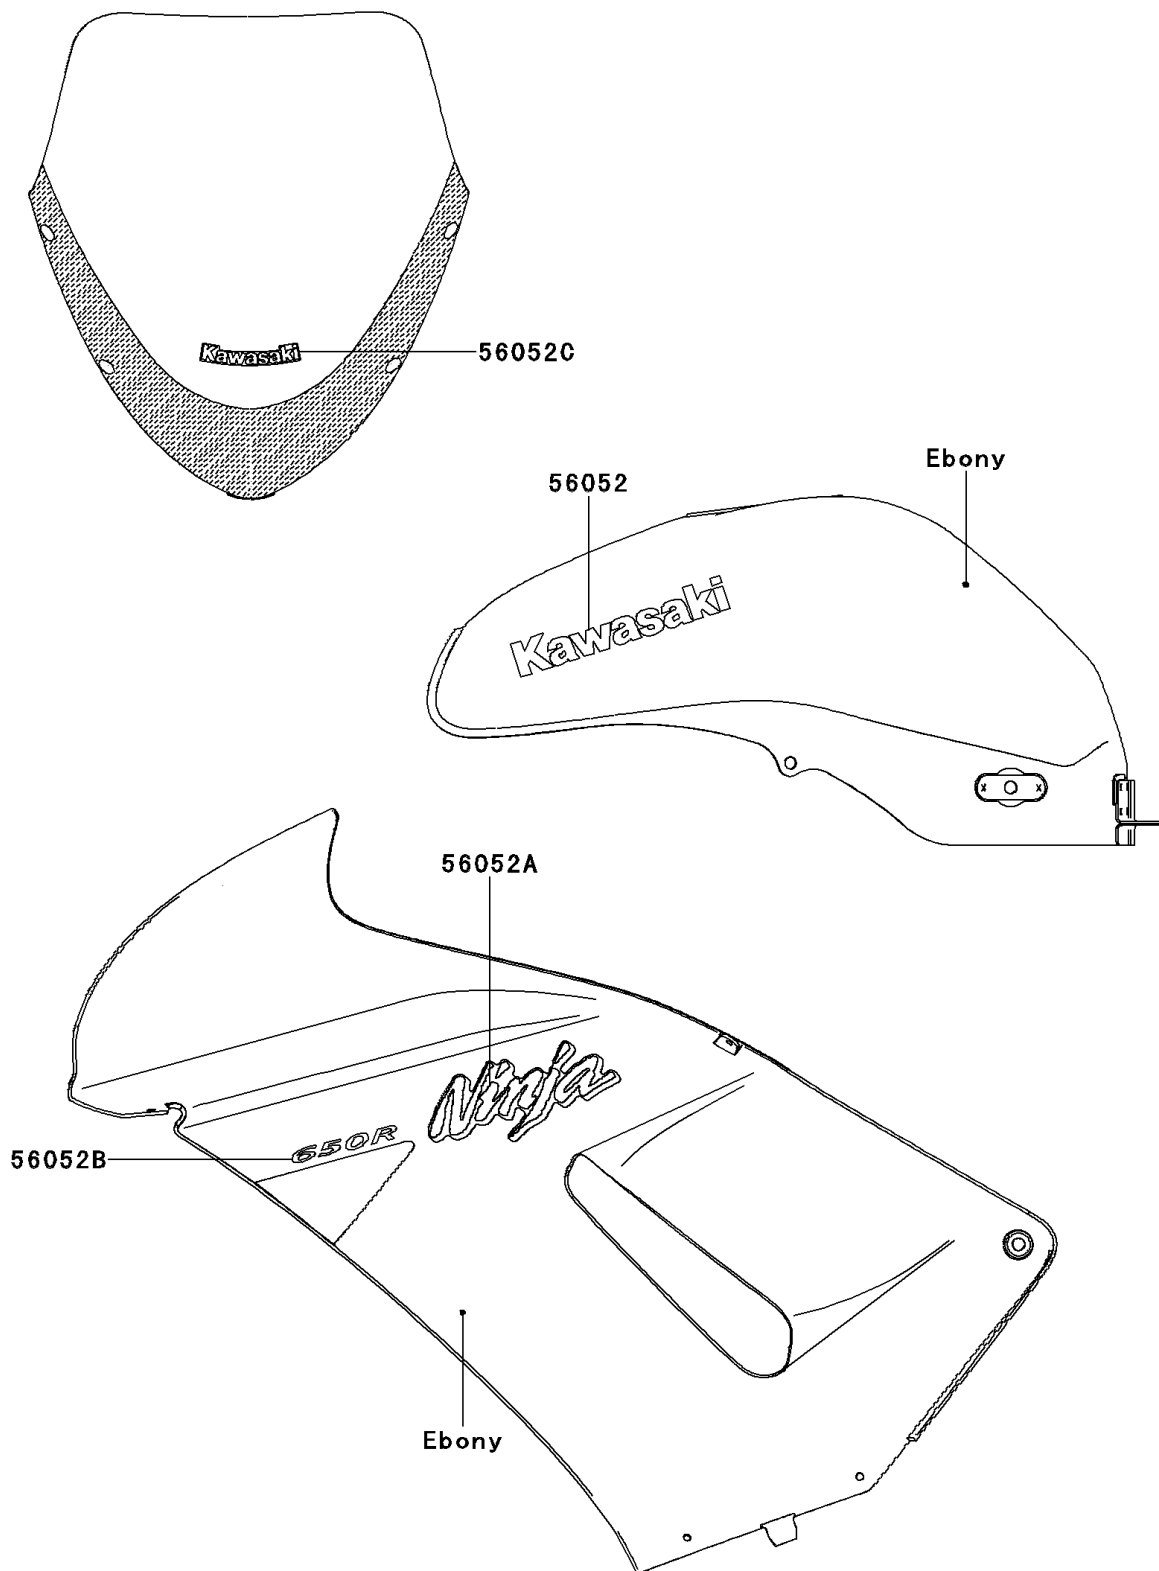

2006 NINJA® 650R PARTS DIAGRAM

Decals(Ebony)(AGF)

F2861

2006 NINJA® 650R PARTS LIST

Decals(Ebony)(AGF)

ITEM NAME	PART NUMBER	QUANTITY
MARK,FUEL TANK,KAWASAKI (Ref # 56052)	56052-0785	1
MARK,SIDE COVER,NINJA (Ref # 56052A)	56052-0816	1
MARK,SIDE COWLING,650R (Ref # 56052B)	56052-0818	1
MARK,WINDSHIELD (Ref # 56052C)	56052-0819	1