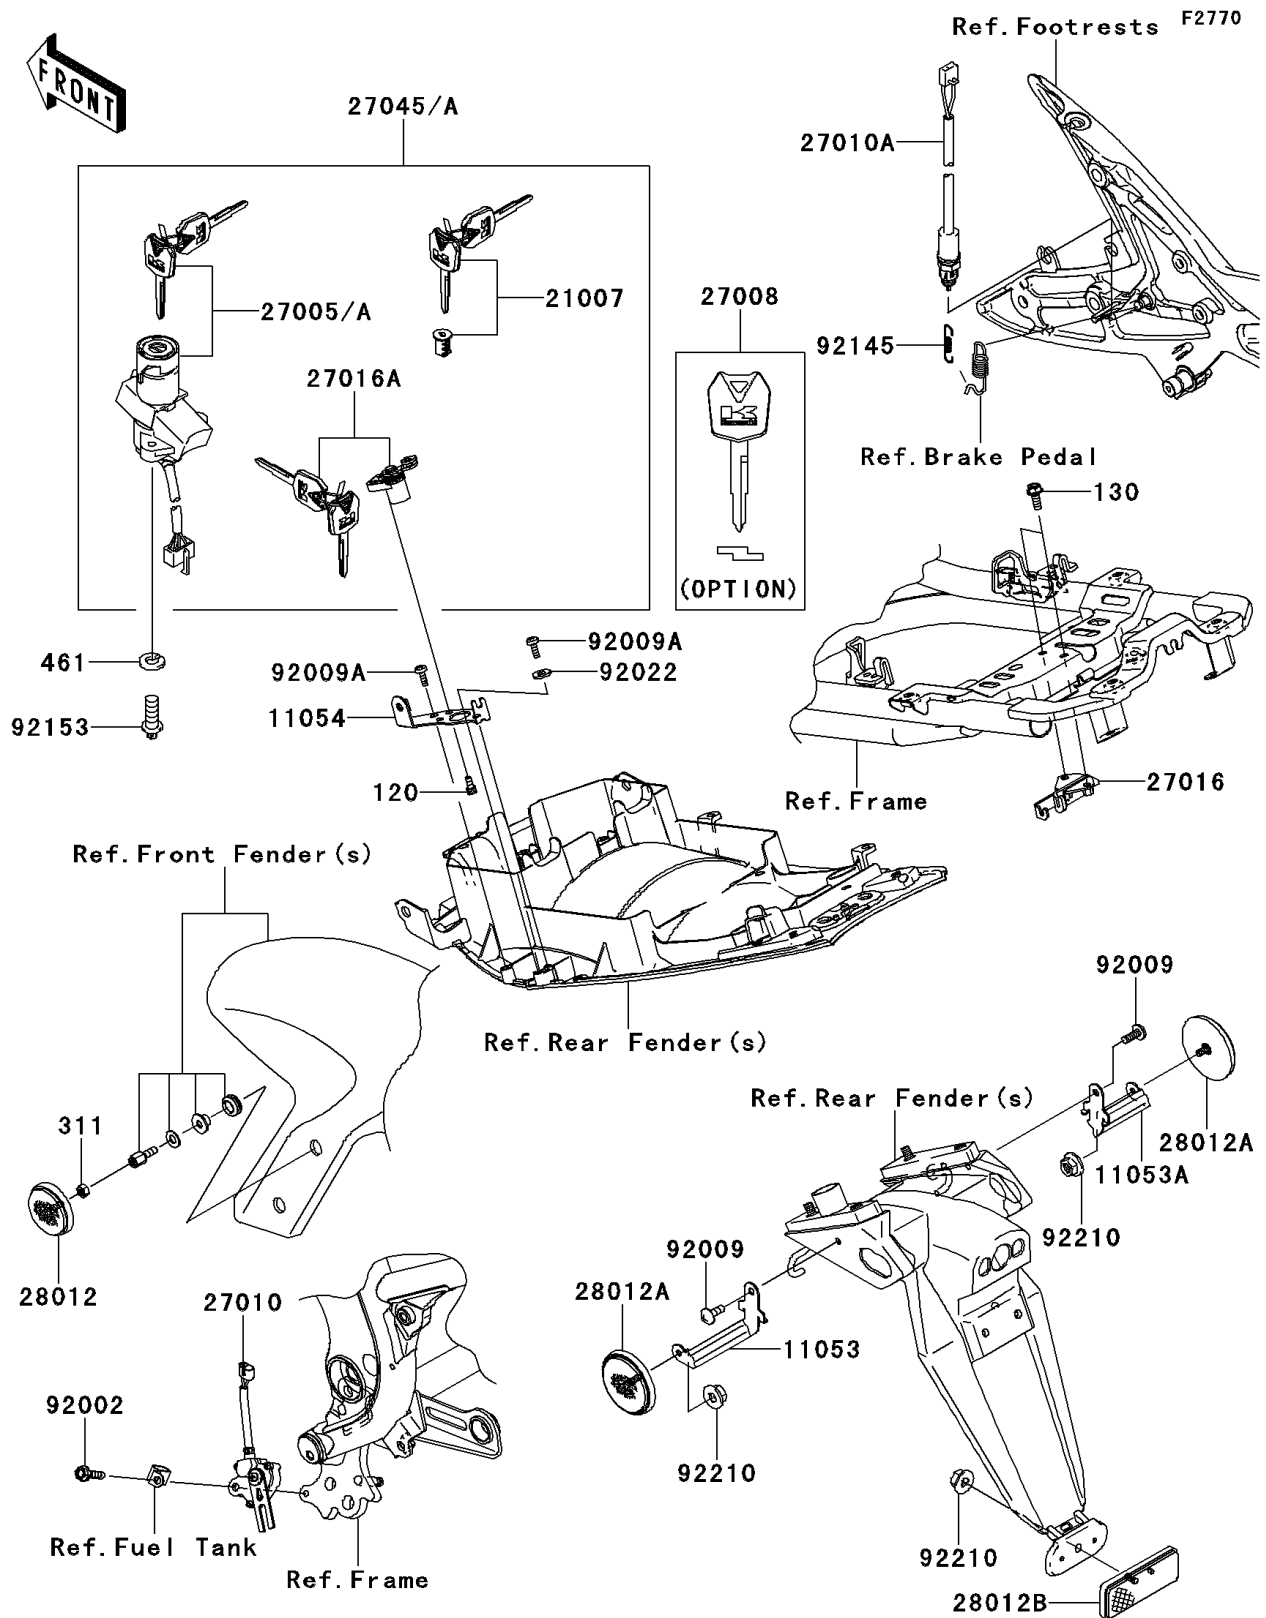

2006 NINJA® 650R PARTS DIAGRAM

Ignition Switch/Locks/Reflectors

2006 NINJA® 650R PARTS LIST

Ignition Switch/Locks/Reflectors

ITEM NAME	PART NUMBER	QUANTITY
BOLT-SOCKET,5X12 (Ref # 120)	120S0512	1
BOLT-FLANGED,6X12 (Ref # 130)	130L0612	1
NUT-HEX (Ref # 311)	311C0500	1
WASHER-SPRING (Ref # 461)	461L0600	1
BRACKET,REAR REFLECTOR,LH (Ref # 11053)	11053-0405	1
BRACKET,REAR REFLECTOR,RH (Ref # 11053A)	11053-0406	1
BRACKET,SEAT LOCK (Ref # 11054)	11054-0406	1
ROTOR,LOCK,TANK CAP (Ref # 21007)	21007-5057	1
SWITCH-ASSY-IGNITION (Ref # 27005)	27005-5130	1
KEY-LOCK,BLANK (Ref # 27008)	27008-0030	1
SWITCH,SIDE STAND (Ref # 27010)	27010-1455	1
SWITCH,REAR BRAKE (Ref # 27010A)	27010-1479	1
LOCK-ASSY,SEAT STRIKER (Ref # 27016)	27016-1115	1
LOCK-ASSY,SEAT (Ref # 27016A)	27016-5309	1
SWITCH-ASSY (Ref # 27045)	27045-5231	1
REFLECTOR-REFLEX,FR,SIDE (Ref # 28012)	28012-0001	1
REFLECTOR-REFLEX (Ref # 28012A)	28012-0002	1
REFLECTOR-REFLEX (Ref # 28012B)	28012-1077	1
BOLT,FLANGED,6X25 (Ref # 92002)	92002-1582	1
SCREW,5X14 (Ref # 92009)	92009-1653	1
SCREW,6X14 (Ref # 92009A)	92009-3845	1
WASHER,6.5X16X2 (Ref # 92022)	92022-1342	1
SPRING,REAR BRAKE SWITCH (Ref # 92145)	92145-0091	1
BOLT,TORX,6X16 (Ref # 92153)	92153-0967	1
NUT,FLANGED,5MM (Ref # 92210)	92210-0007	1